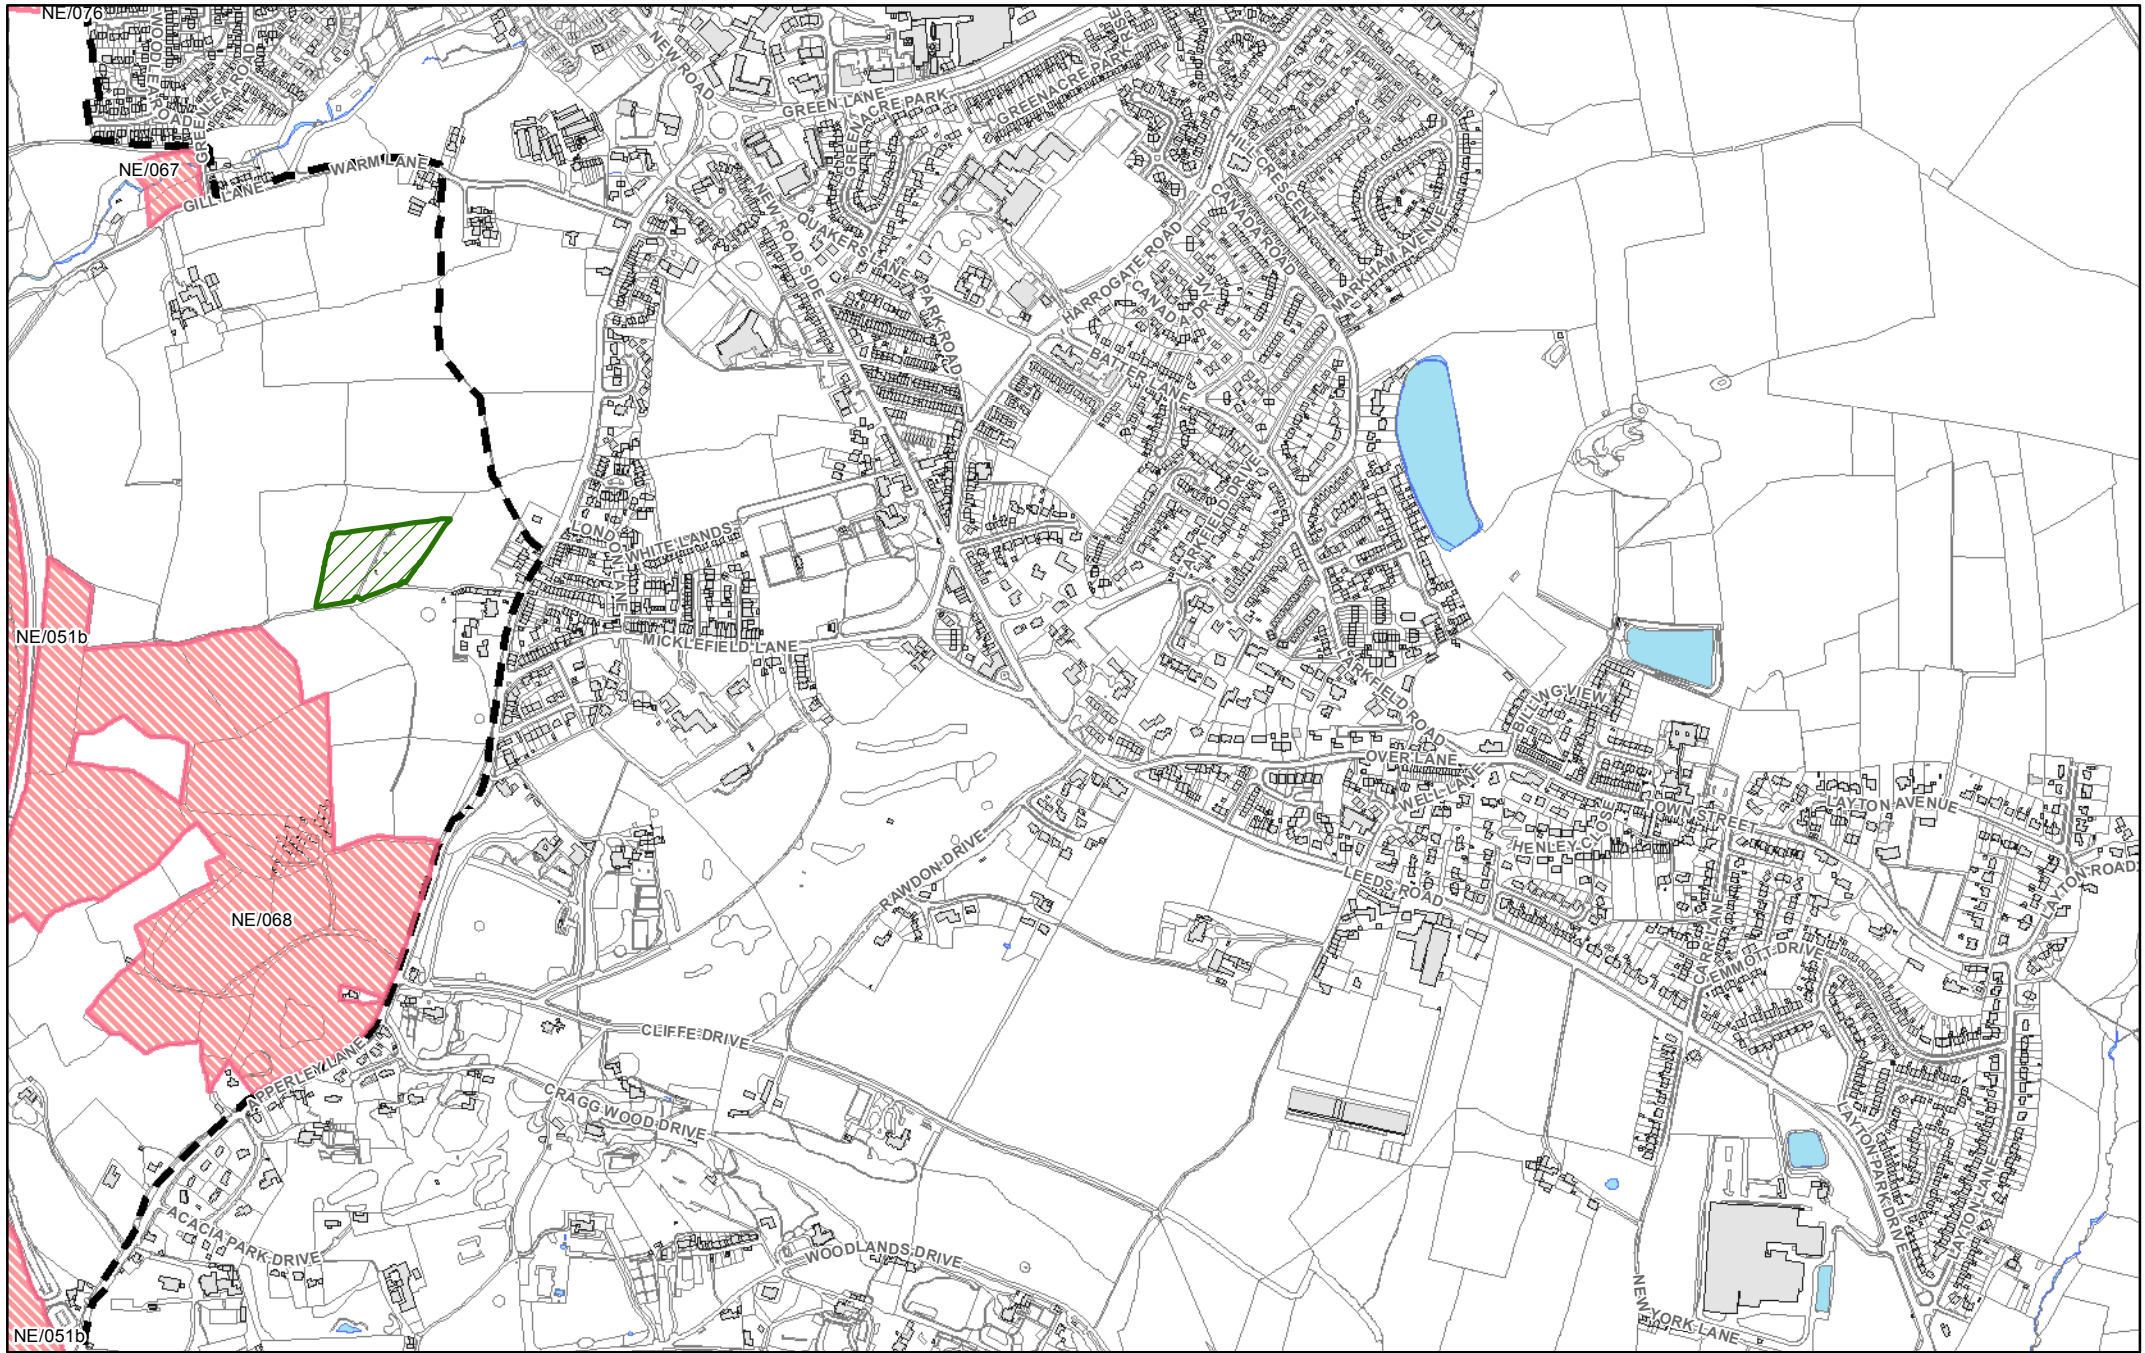

© Crown copyright and database rights 2016 Ordnance Survey 0100019304

Sheet 60

GreenSpaces

Possible Development Sites