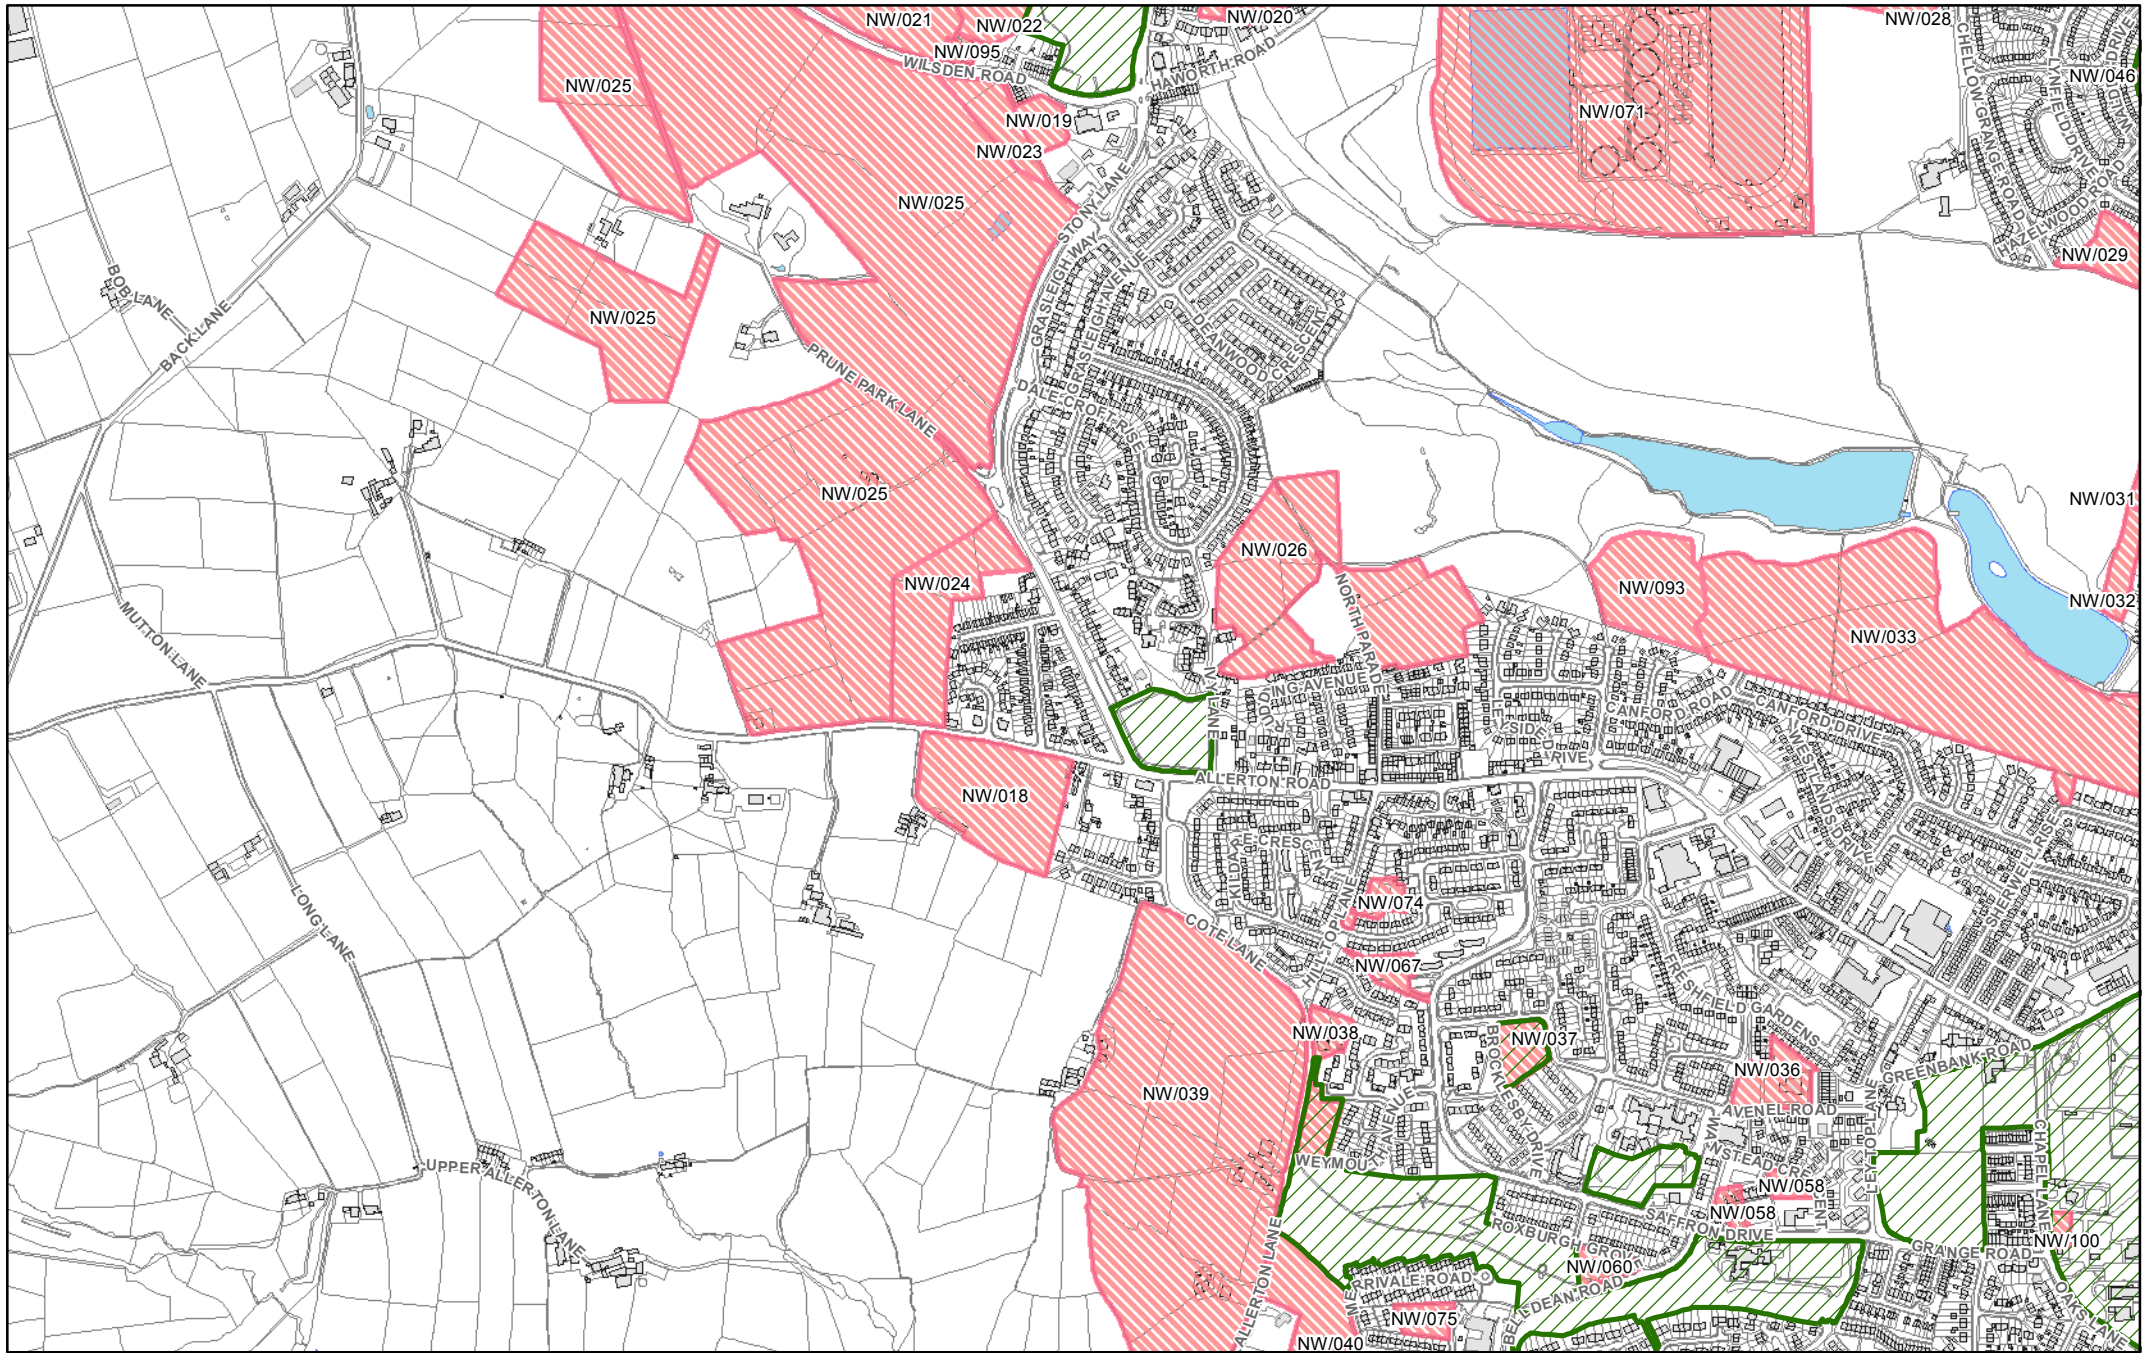

© Crown copyright and database rights 2016 Ordnance Survey 0100019304

GreenSpaces

Possible Development Sites

City of Bradford MDC

www.bradford.gov.uk