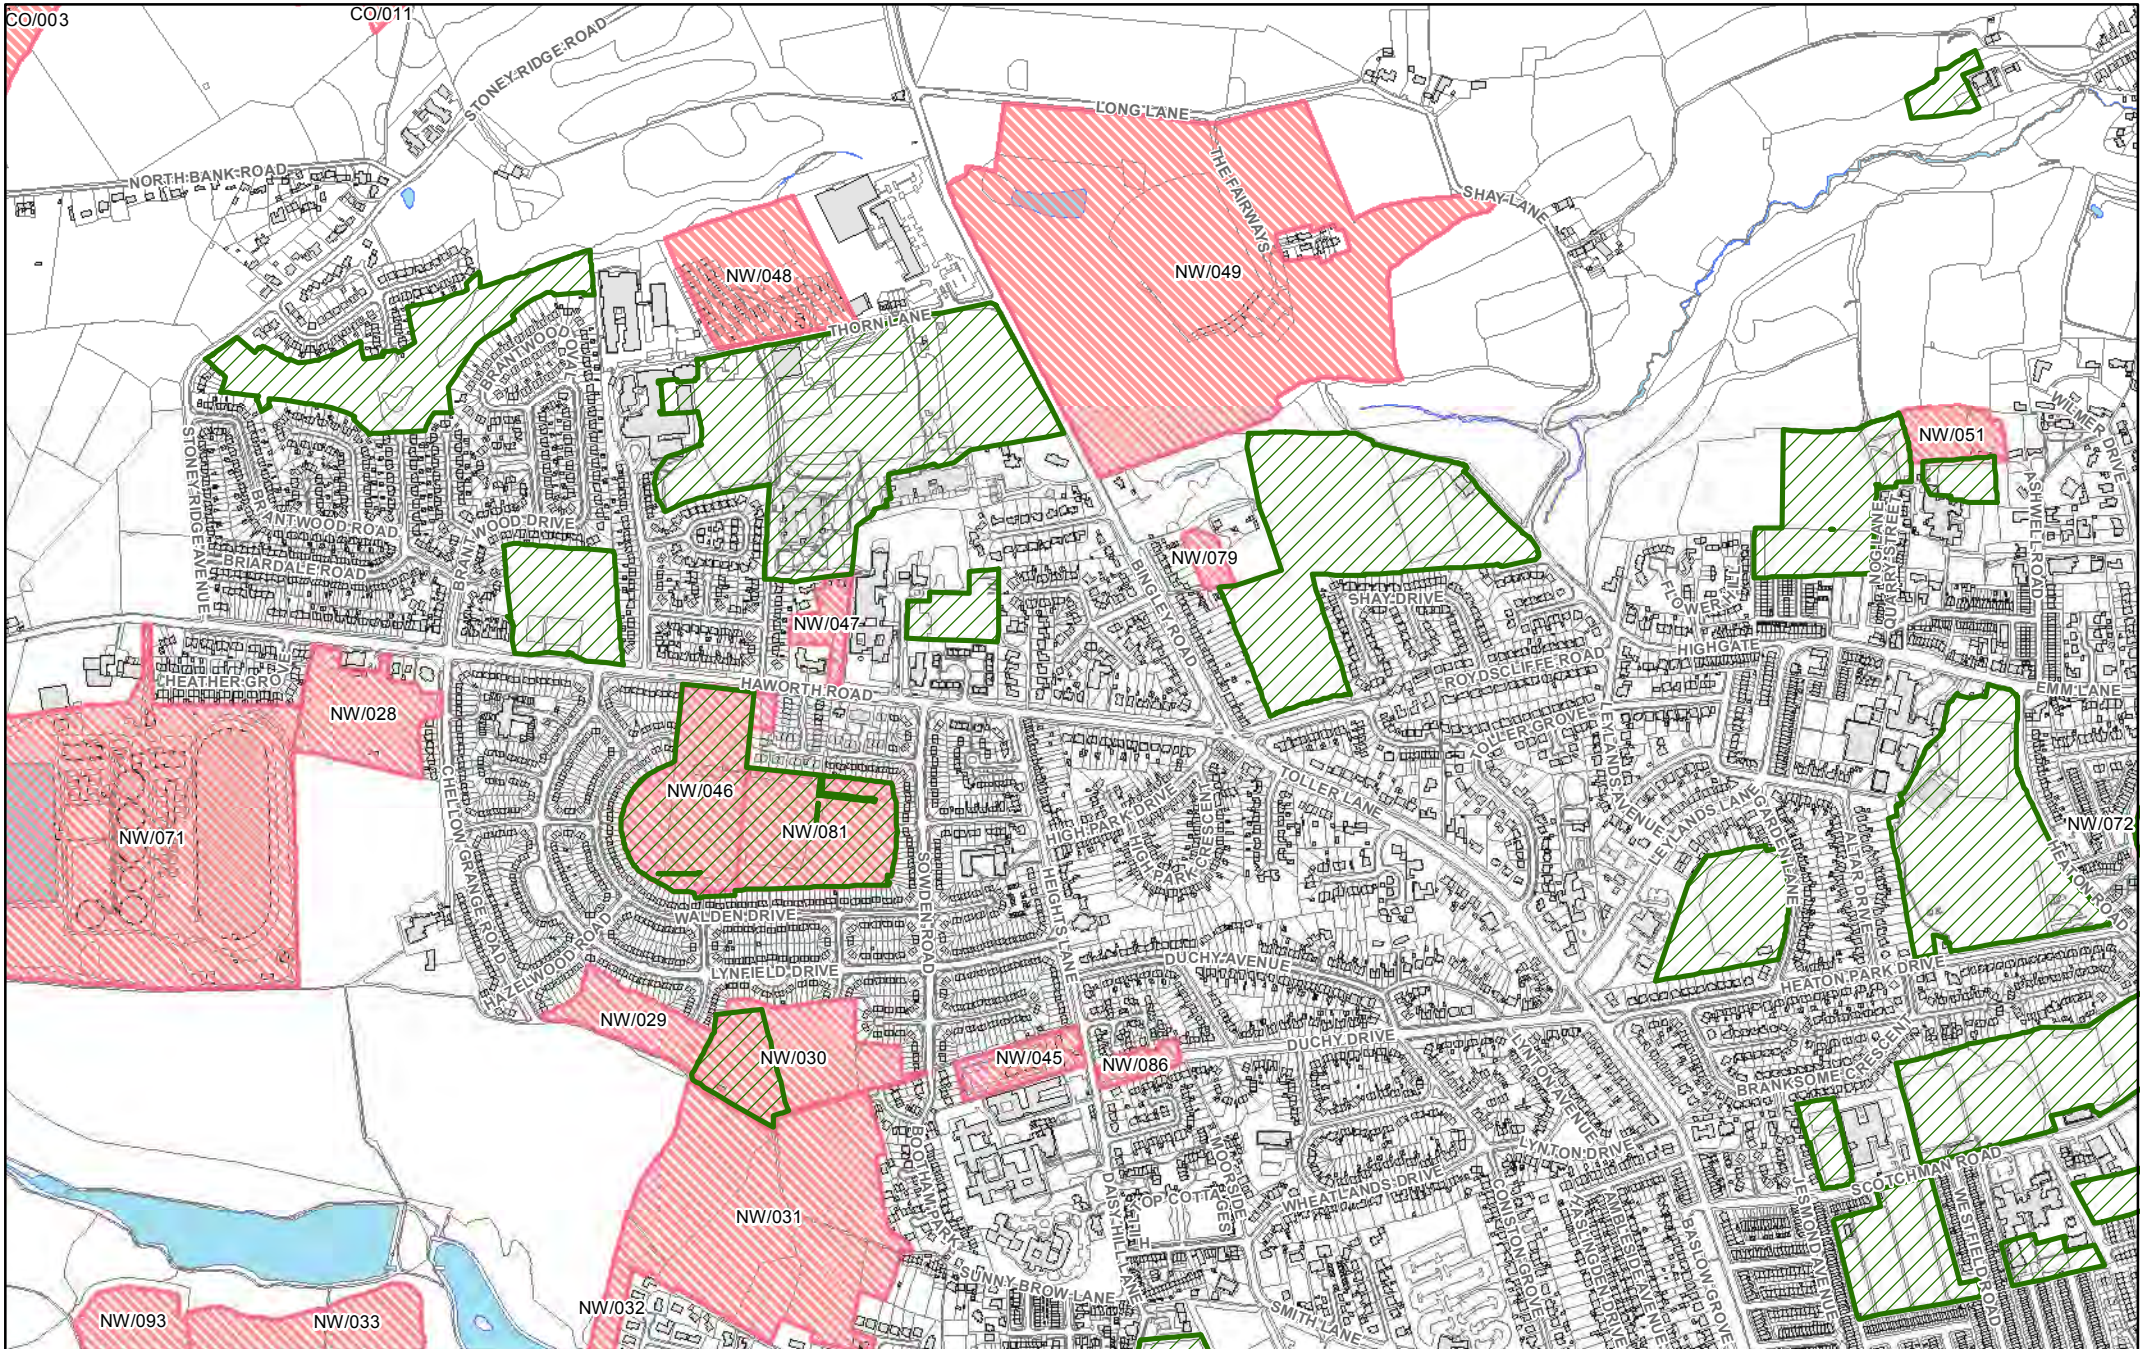

© Crown copyright and database rights 2016 Ordnance Survey 0100019304

Sheet 93

- GreenSpaces
- Possible Development Sites