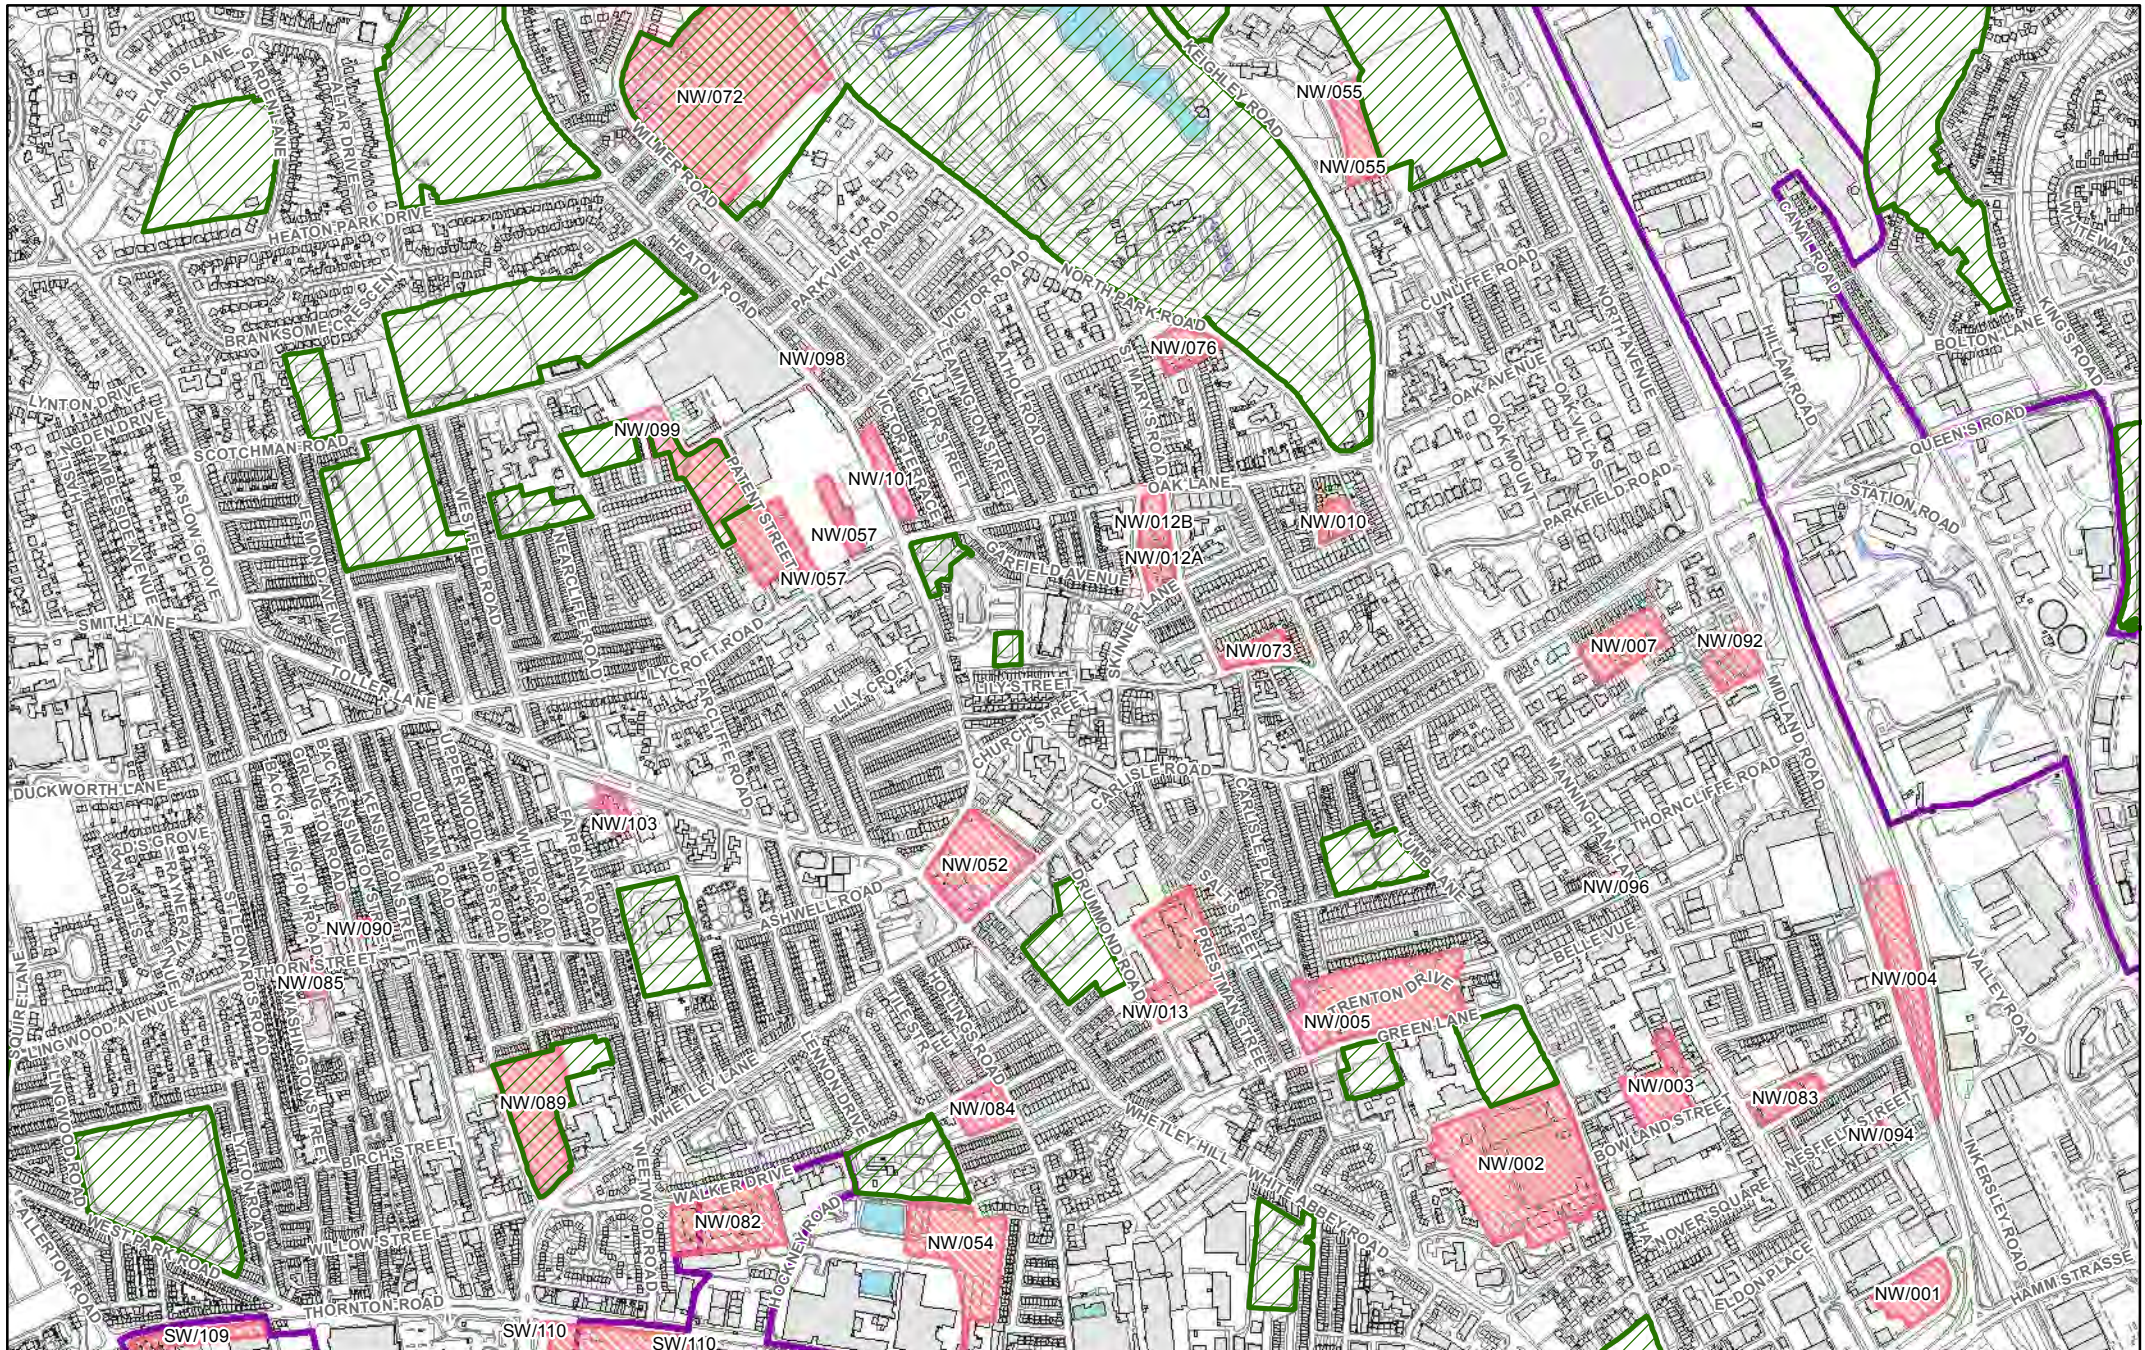

© Crown copyright and database rights 2016 Ordnance Survey 0100019304

GreenSpaces

Possible Development Sites

City of Bradford MDC

www.bradford.gov.uk