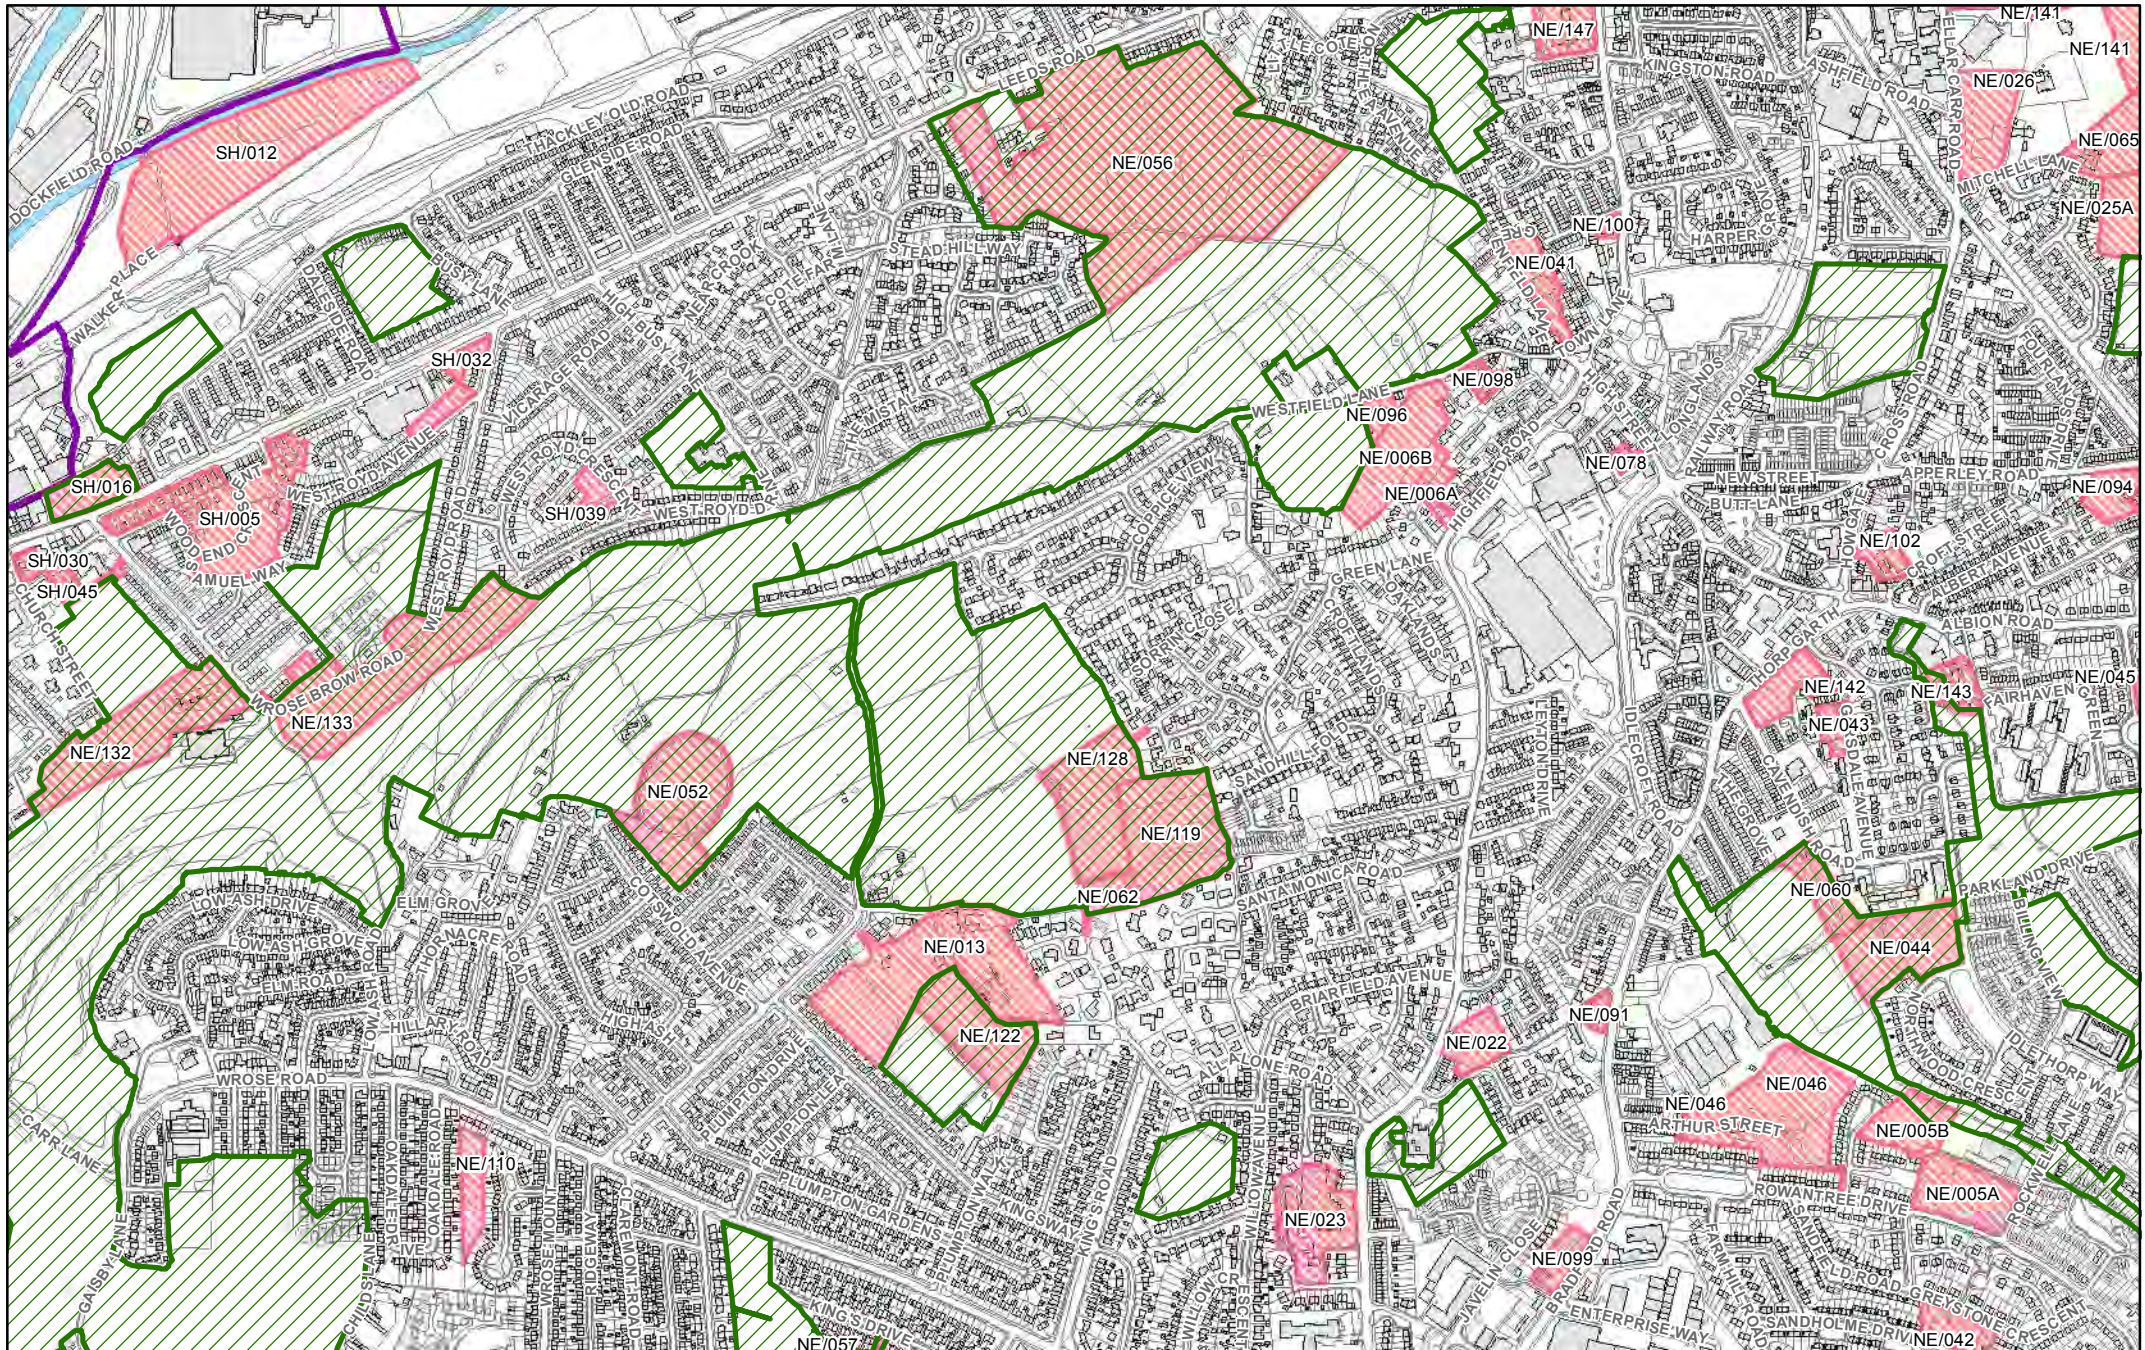

© Crown copyright and database rights 2016 Ordnance Survey 0100019304

Sheet 78

- GreenSpaces
- Possible Development Sites