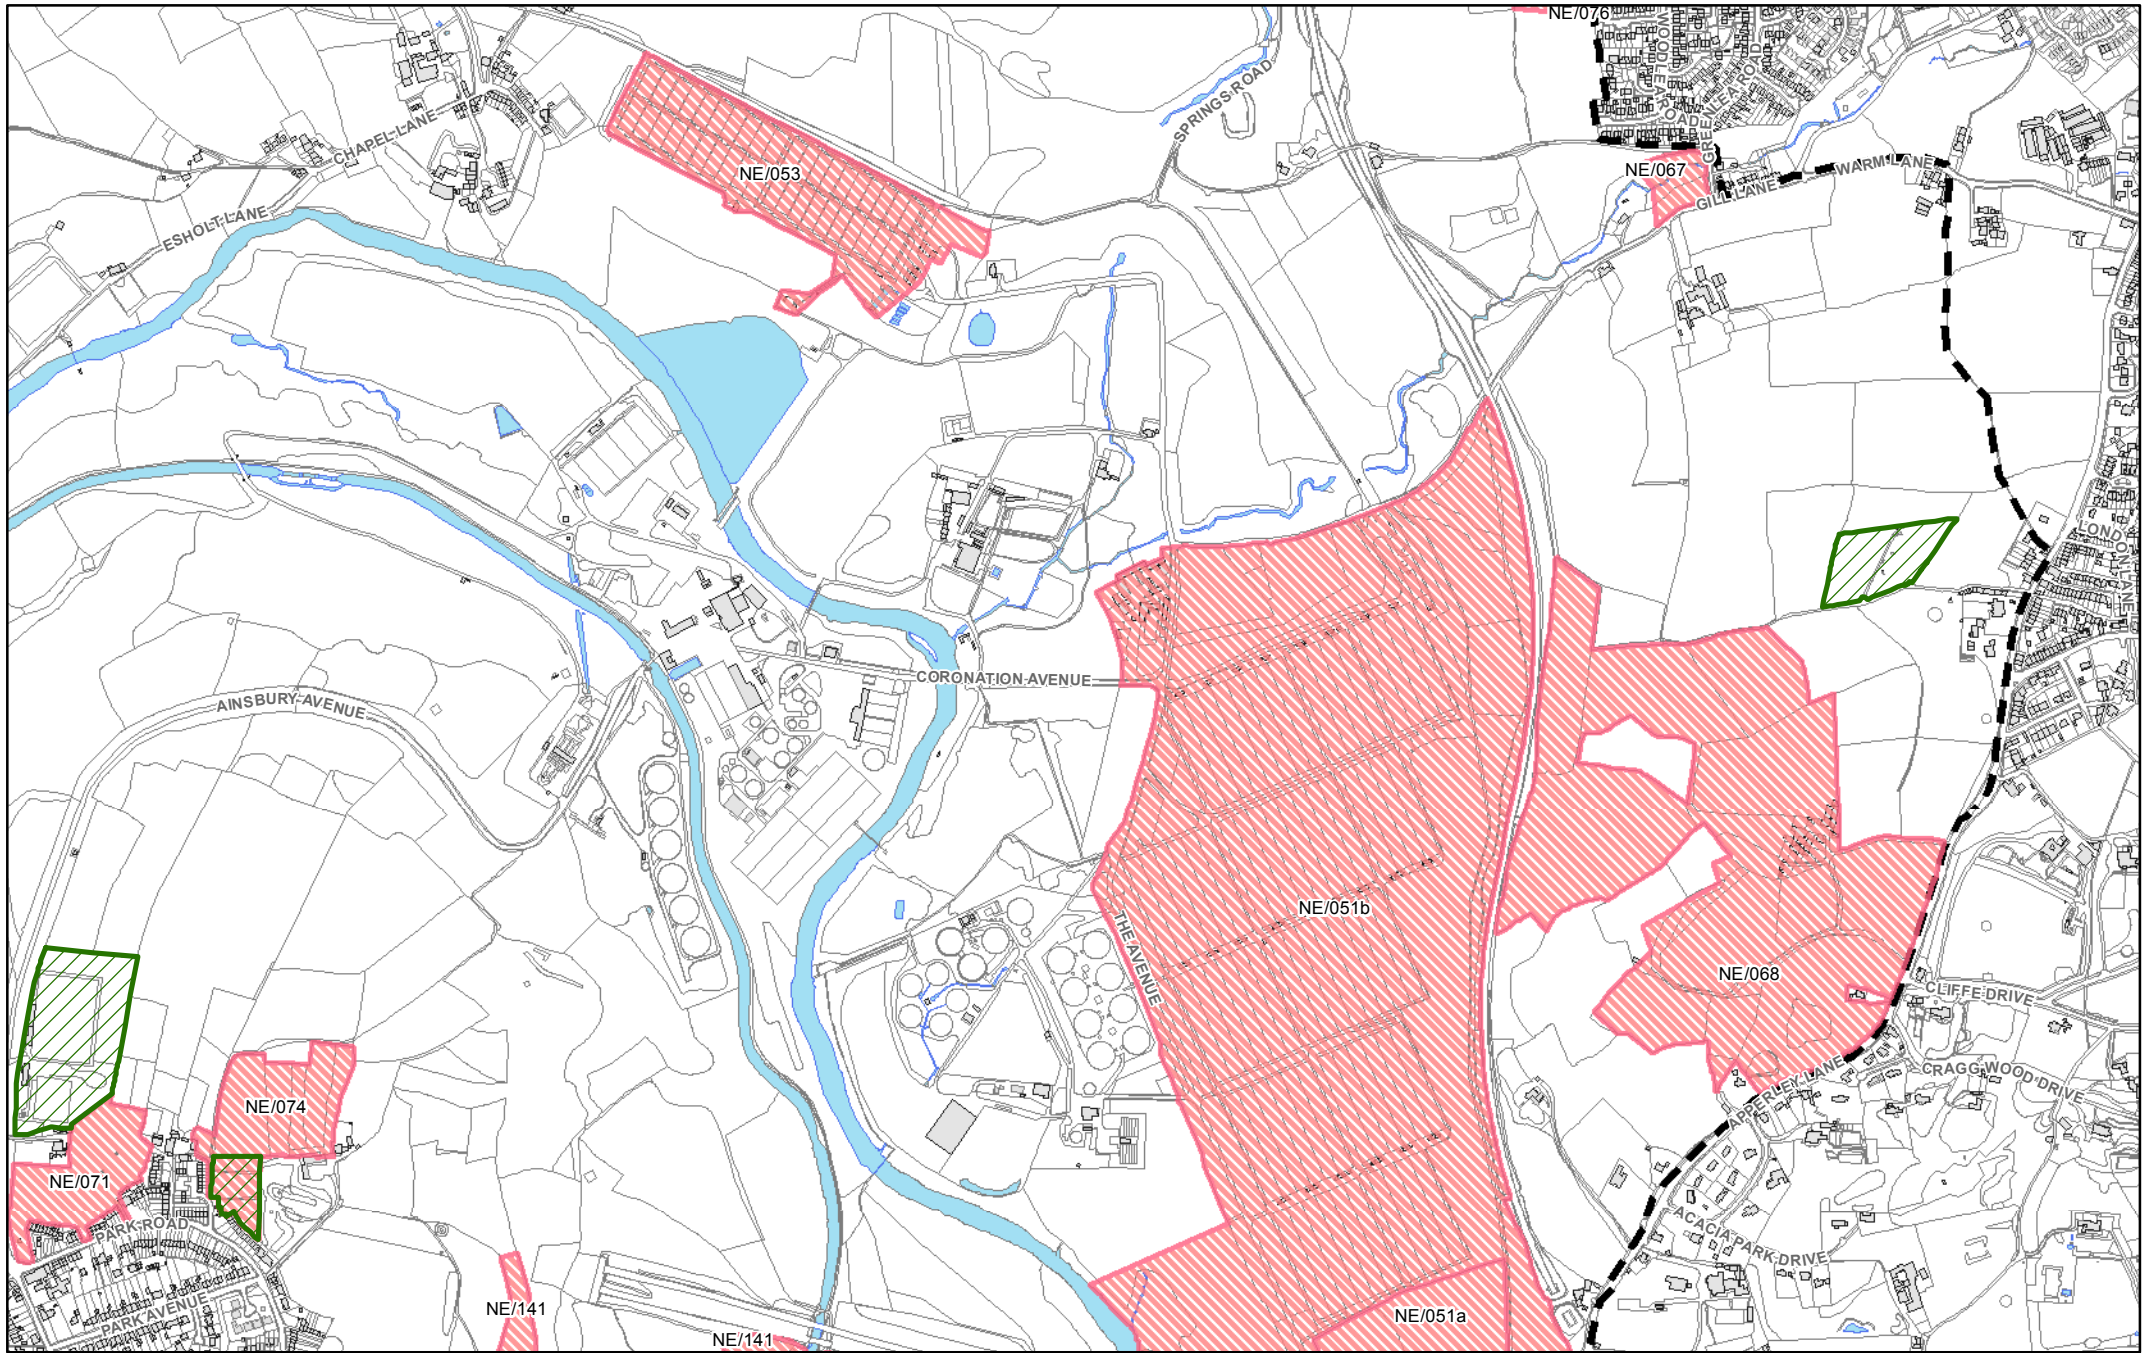

© Crown copyright and database rights 2016 Ordnance Survey 0100019304

Sheet 59

- GreenSpaces
- Possible Development Sites