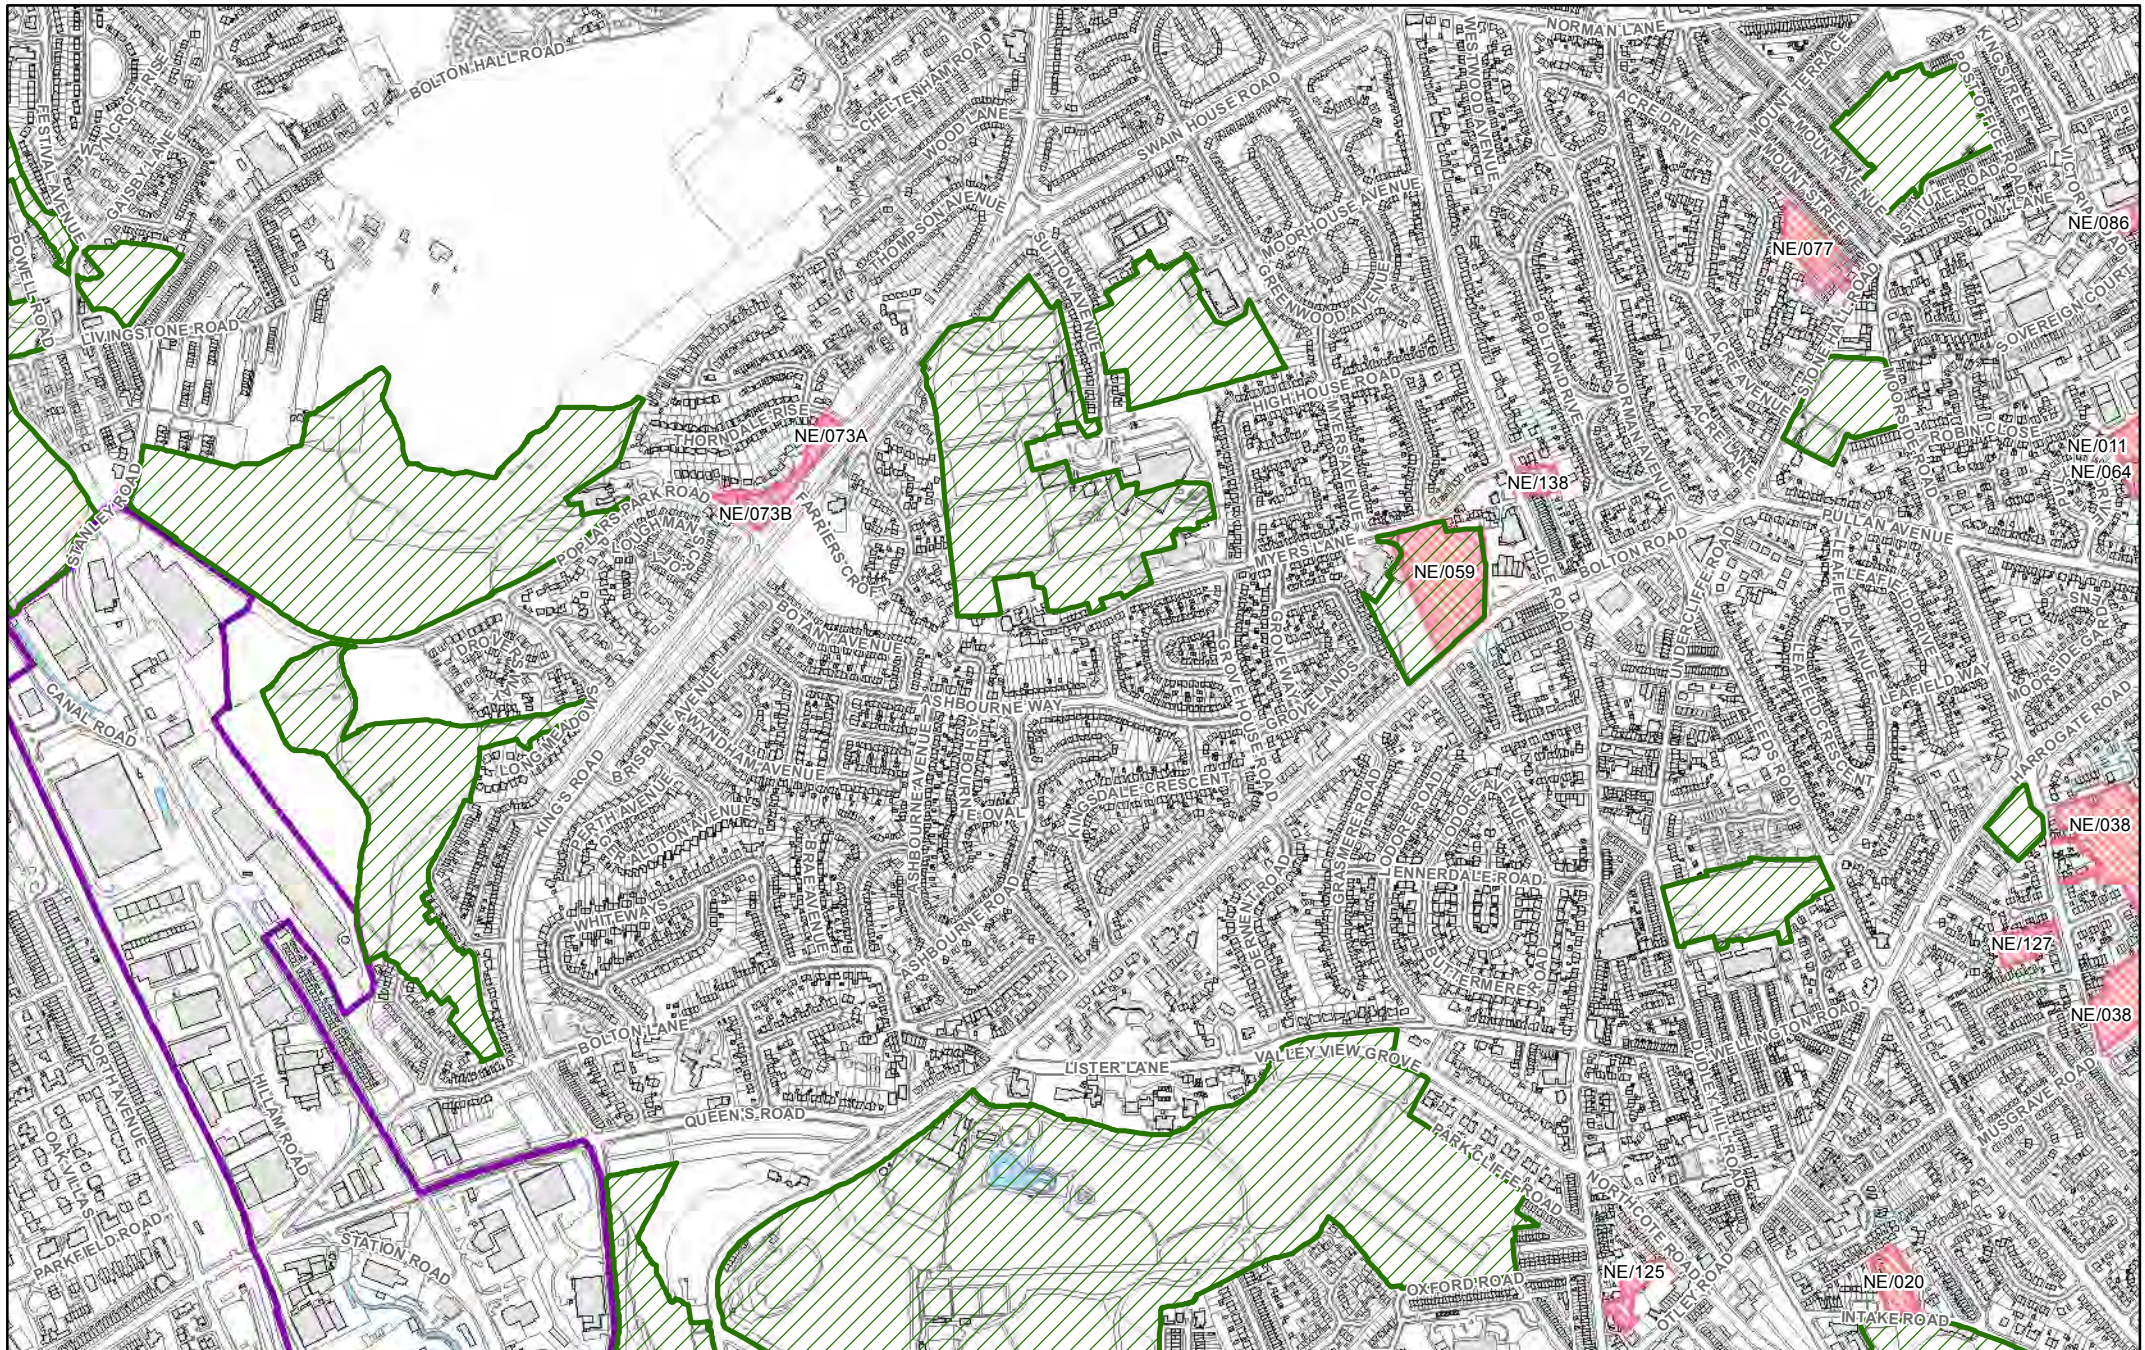

© Crown copyright and database rights 2016 Ordnance Survey 0100019304

Sheet 95

- GreenSpaces
- Possible Development Sites