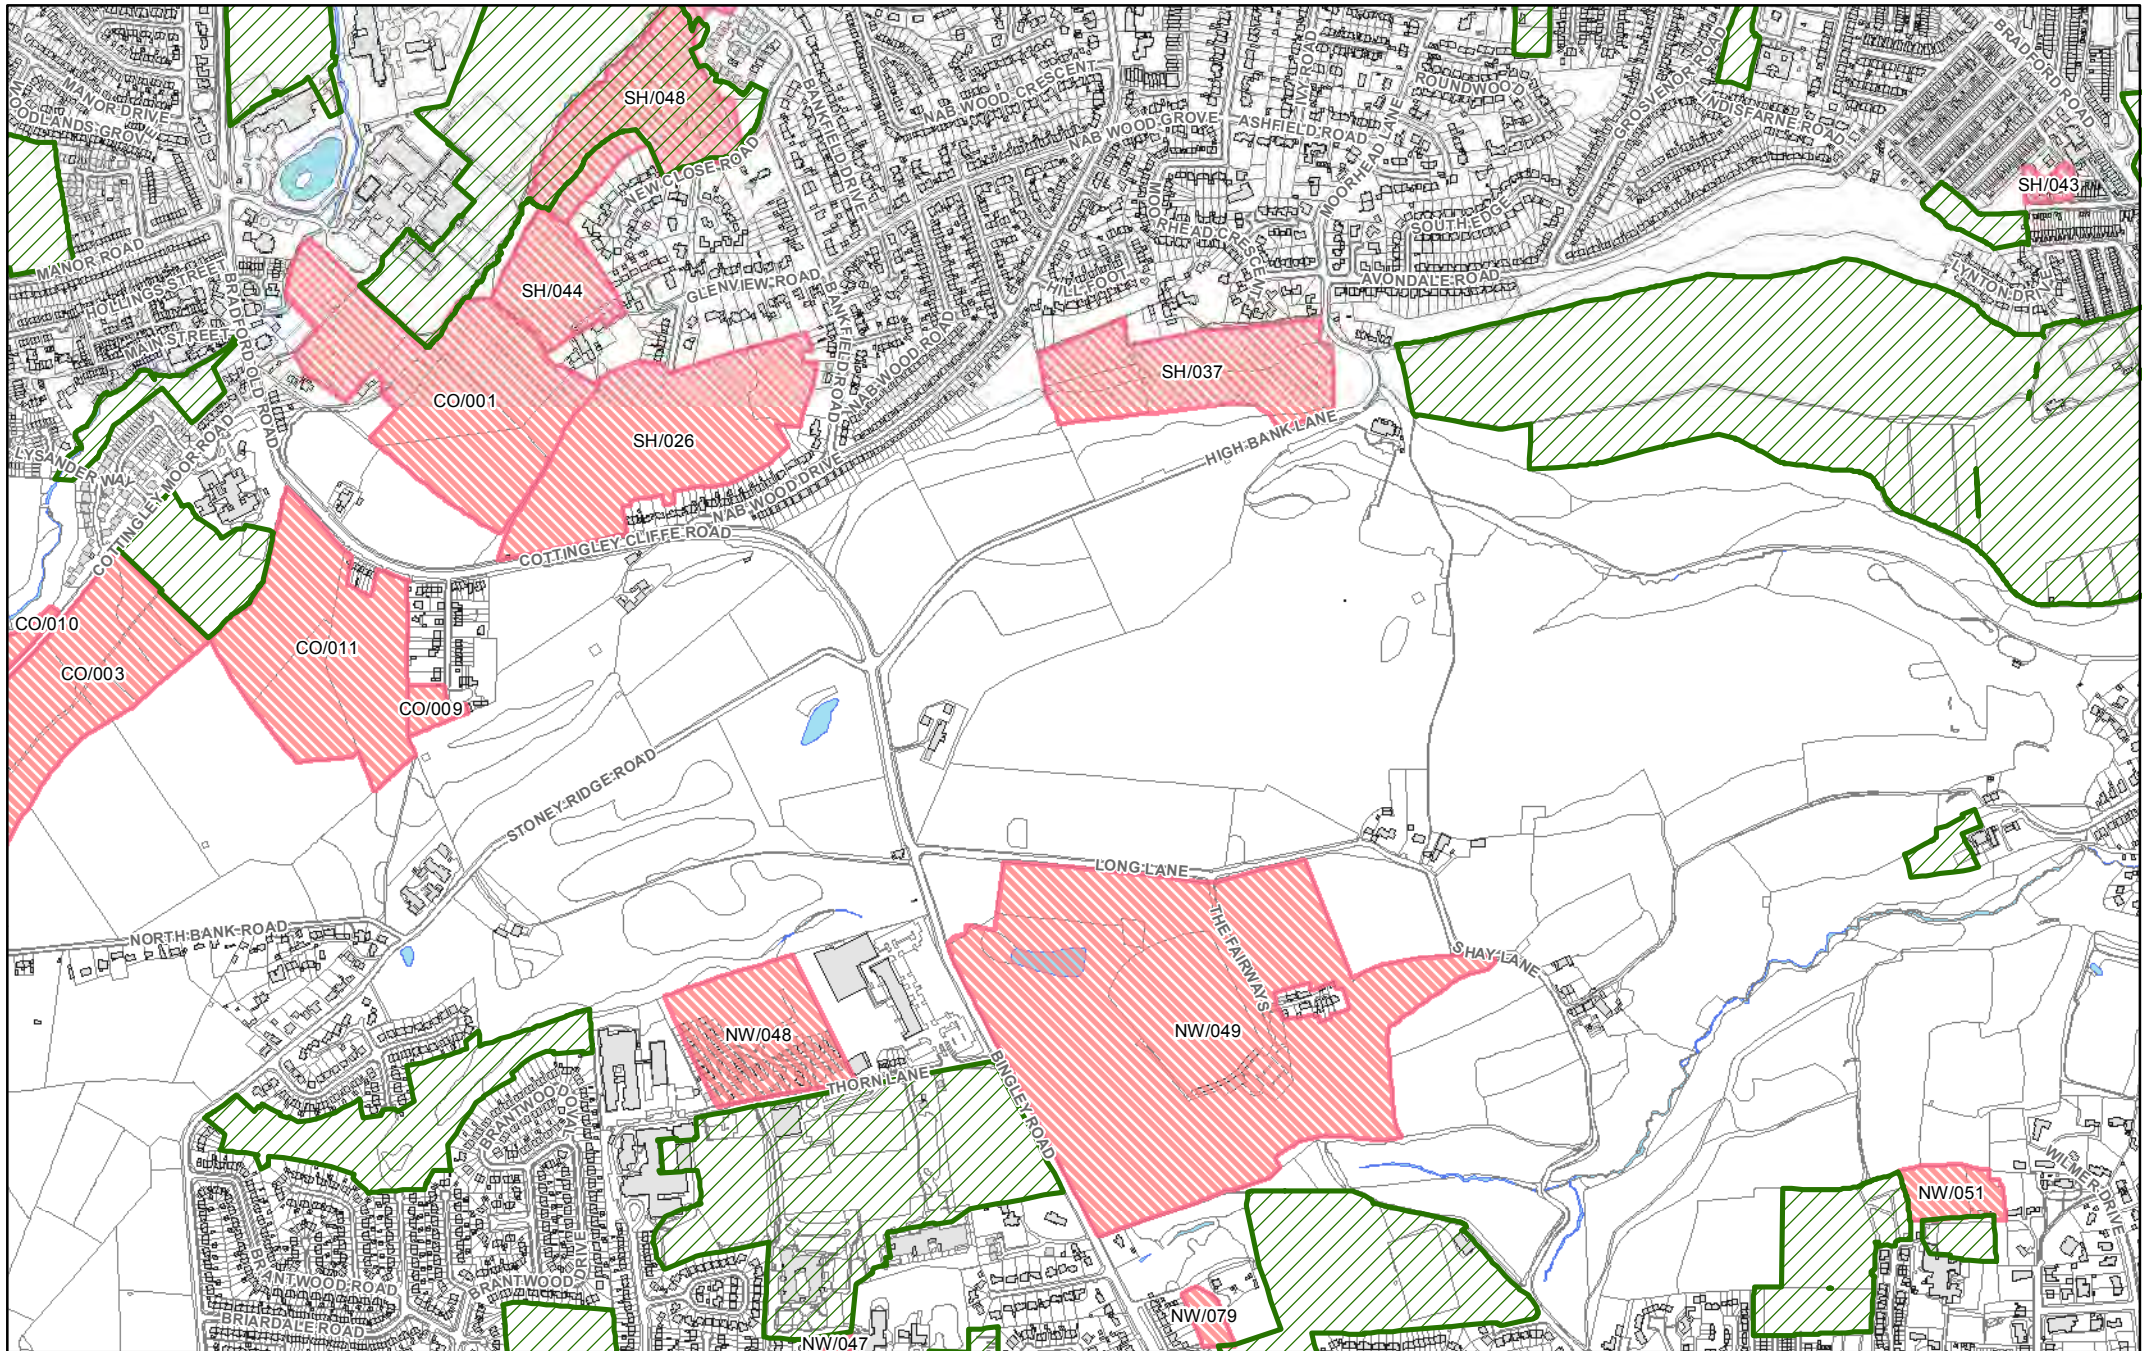

© Crown copyright and database rights 2016 Ordnance Survey 0100019304

GreenSpaces

Possible Development Sites