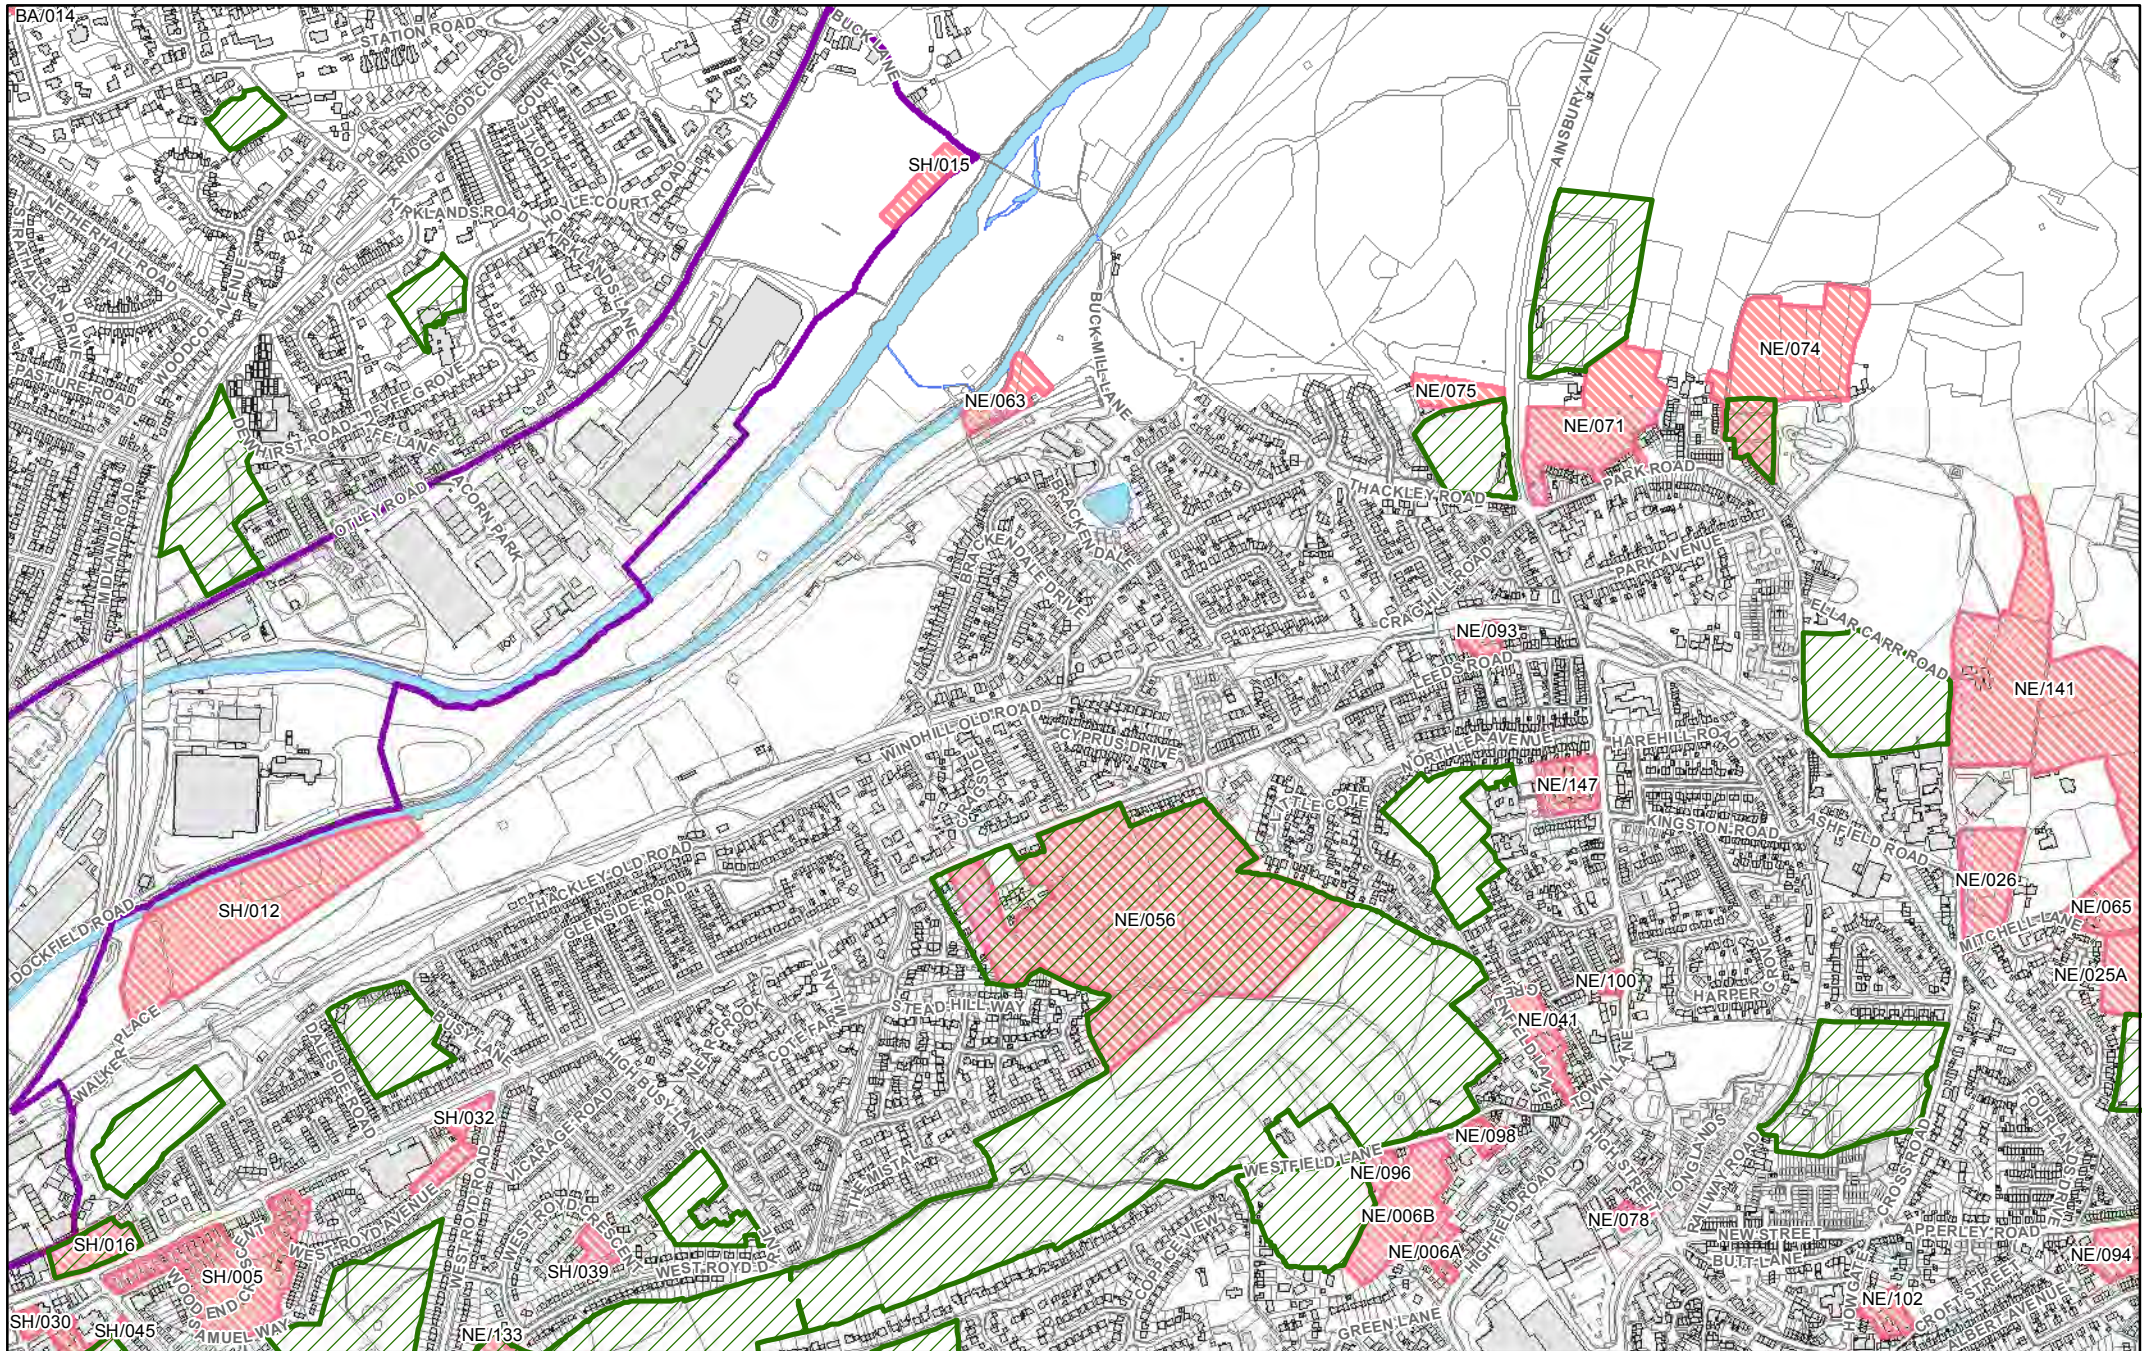

© Crown copyright and database rights 2016 Ordnance Survey 0100019304

Sheet 68

- GreenSpaces
- Possible Development Sites