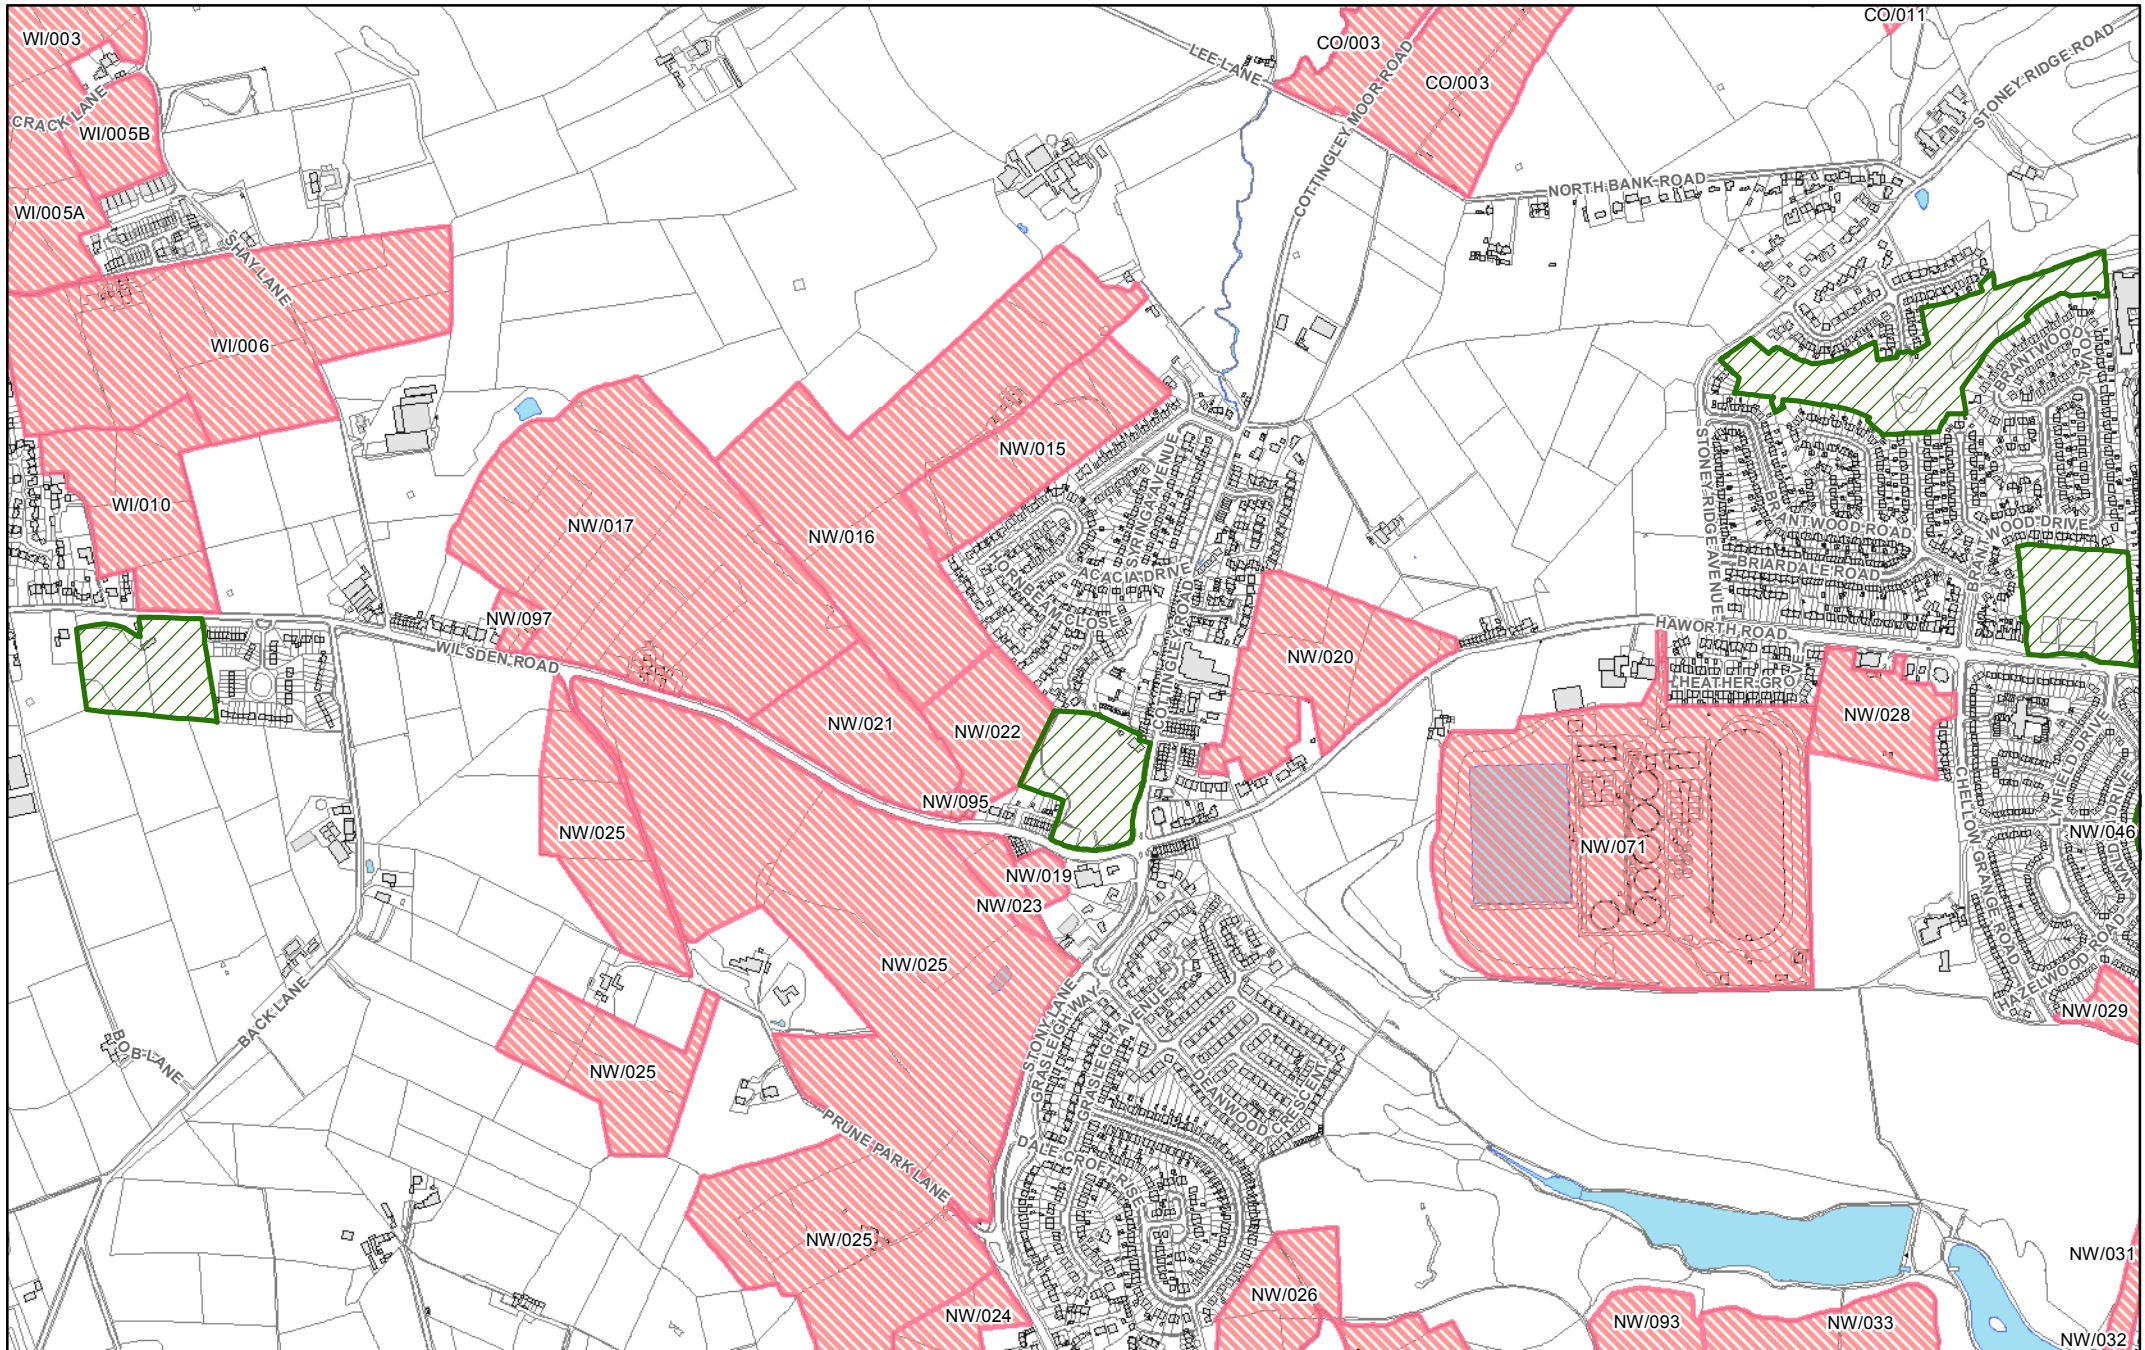

They show in more detail, the location of land identified as possible development sites referenced in the tables within the Sub Area documents and show the current boundaries of greenspaces as identified in the Replacement Unitary Development Plan.

Sheet 87

-  GreenSpaces
-  Possible Development Sites

© Crown copyright and database rights 2016 Ordnance Survey 0100019304

Sheet 91

-  GreenSpaces
-  Possible Development Sites

© Crown copyright and database rights 2016 Ordnance Survey 0100019304