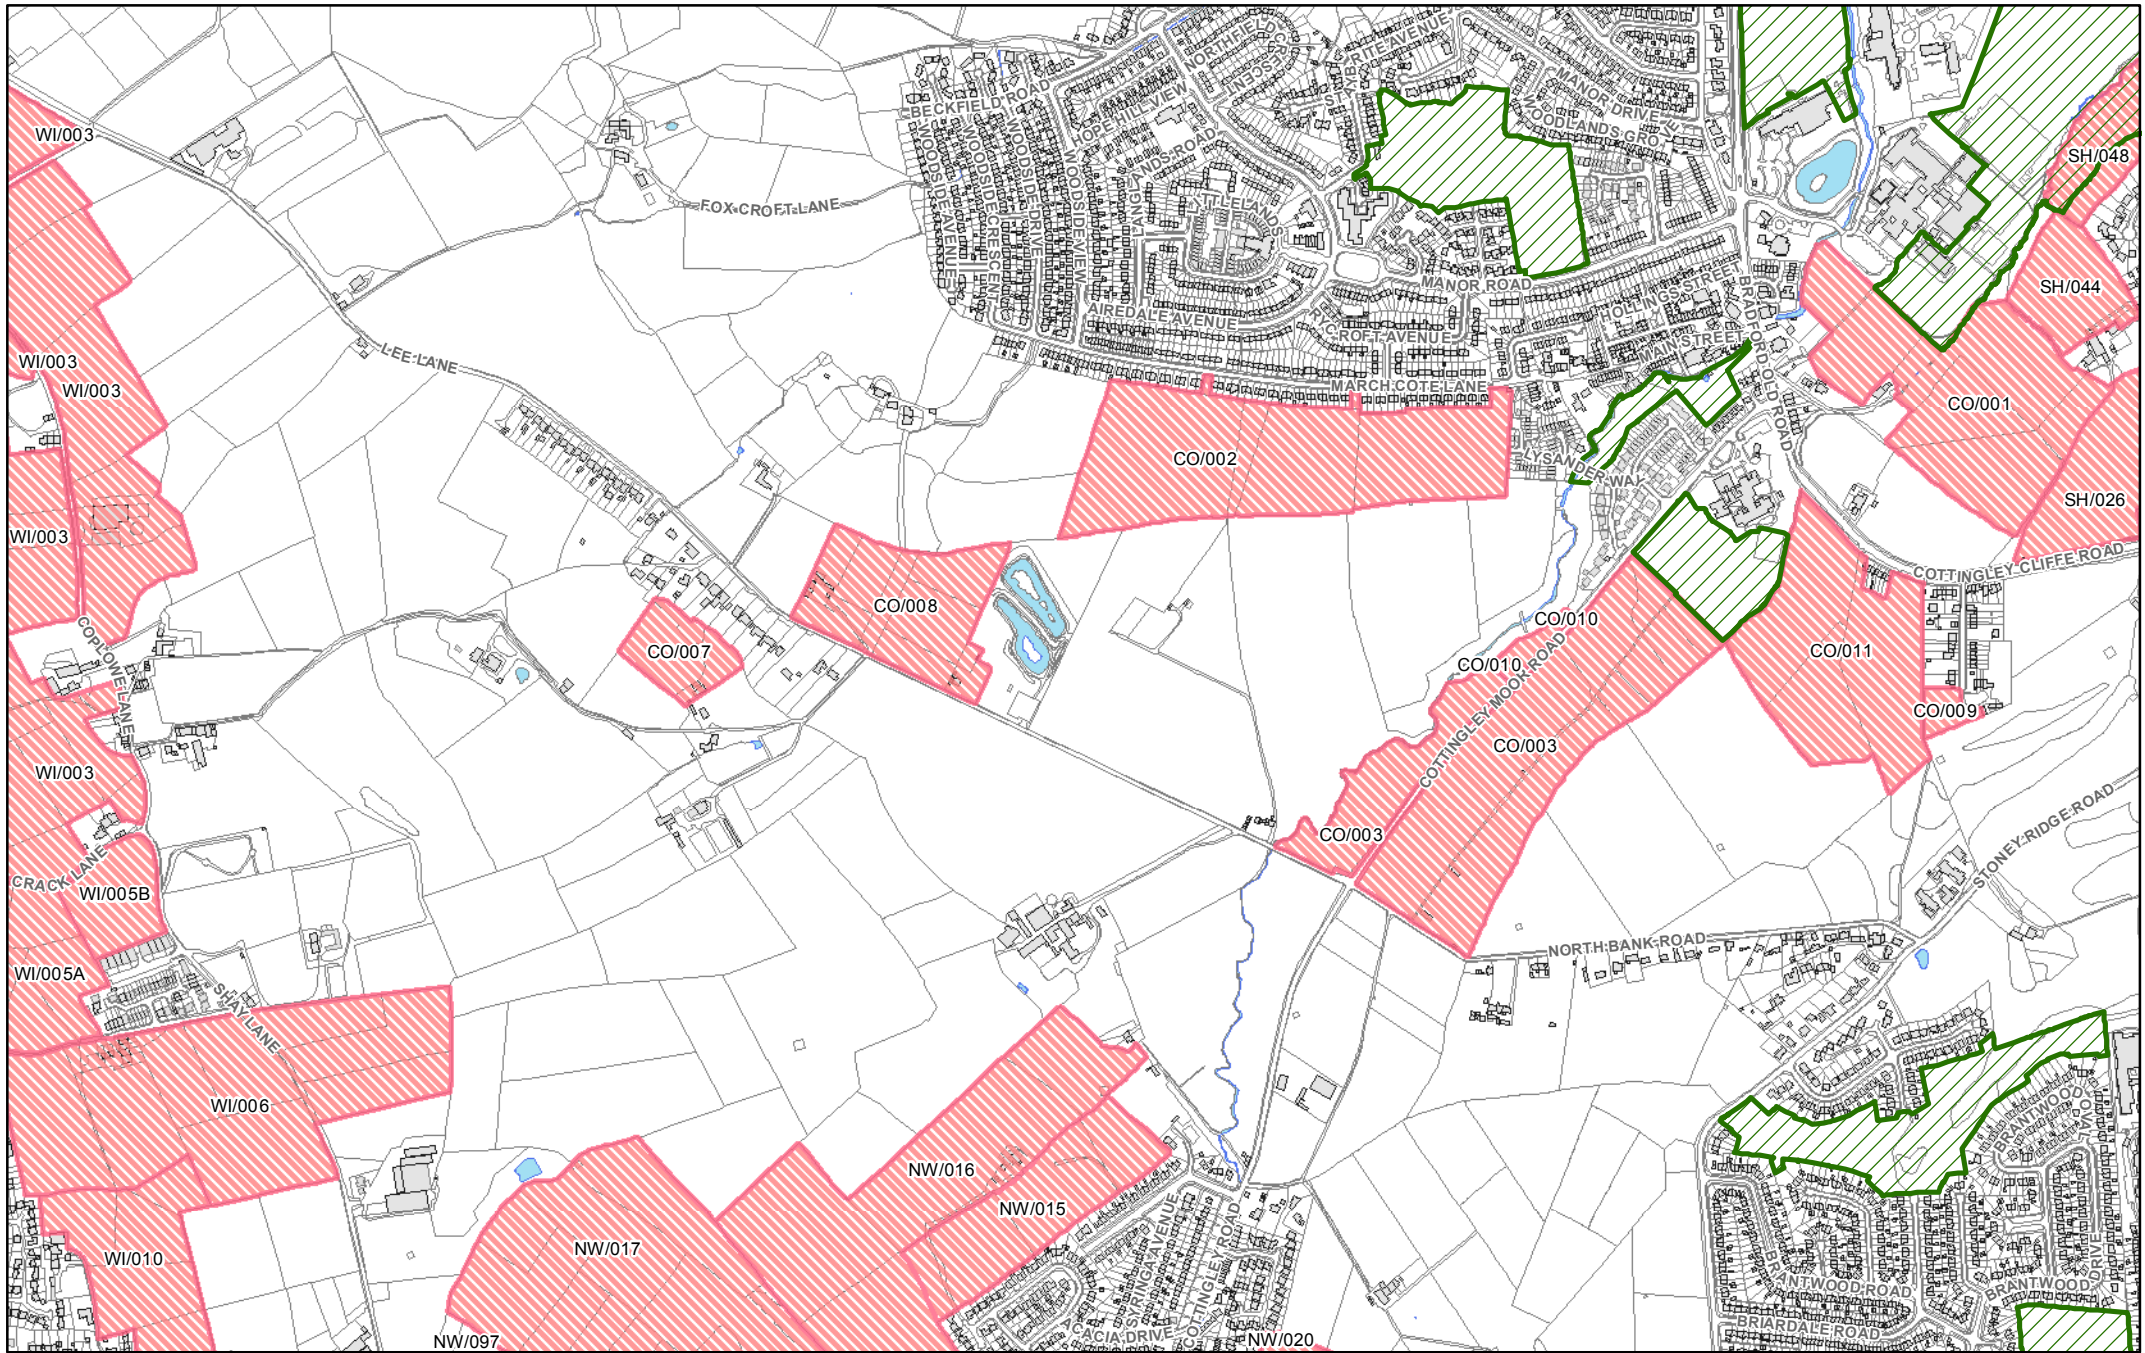

© Crown copyright and database rights 2016 Ordnance Survey 0100019304

Sheet 83

- GreenSpaces
- Possible Development Sites