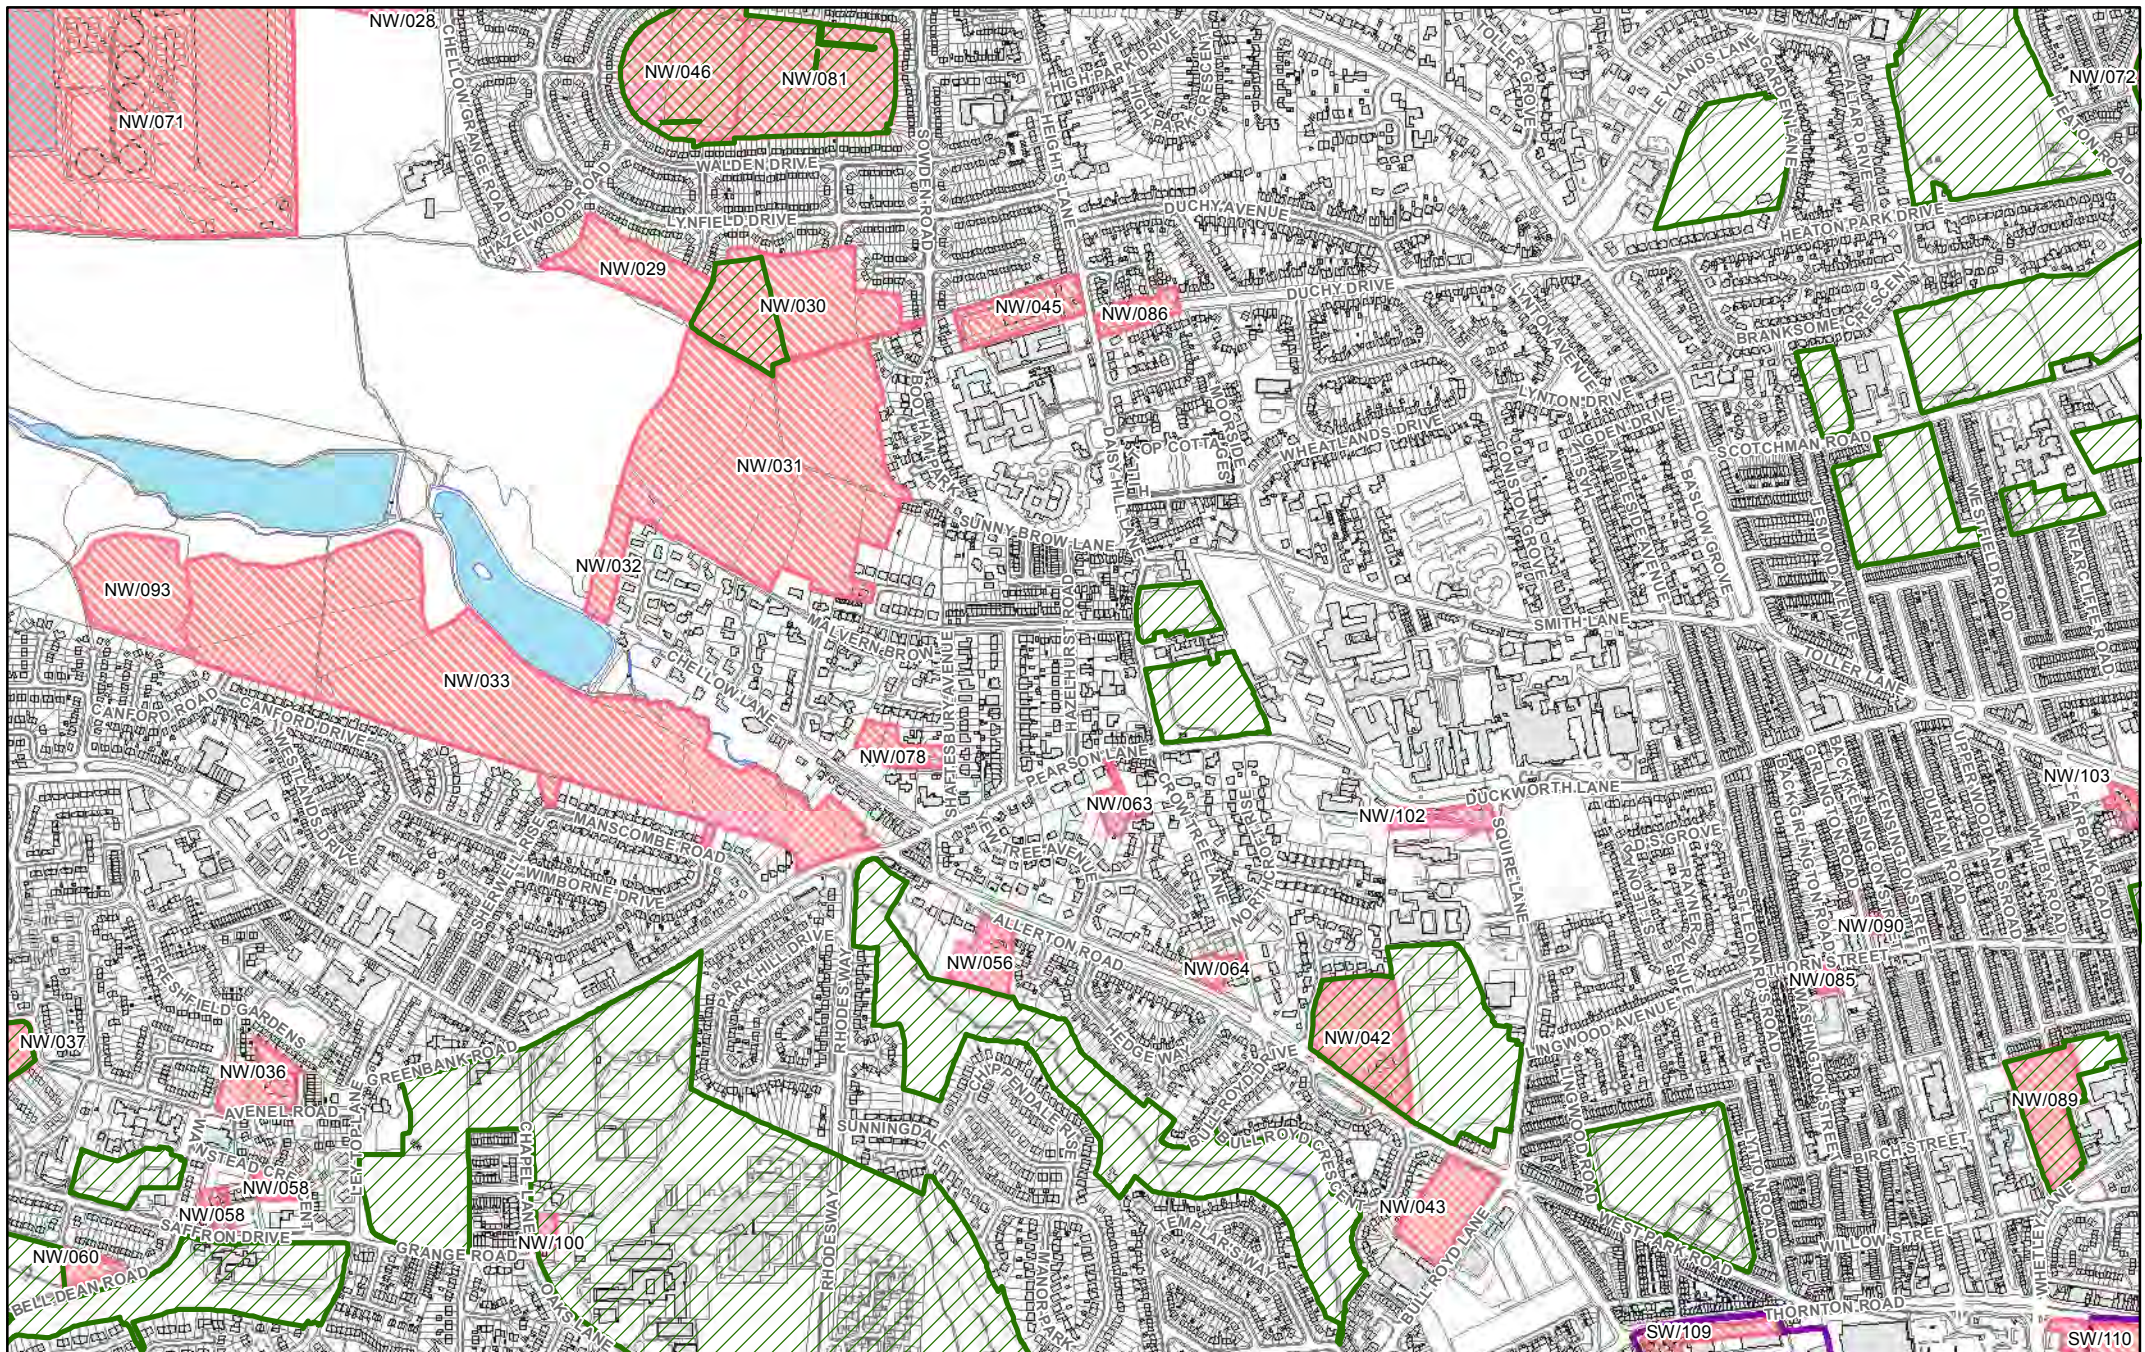

© Crown copyright and database rights 2016 Ordnance Survey 0100019304

- GreenSpaces
- Possible Development Sites