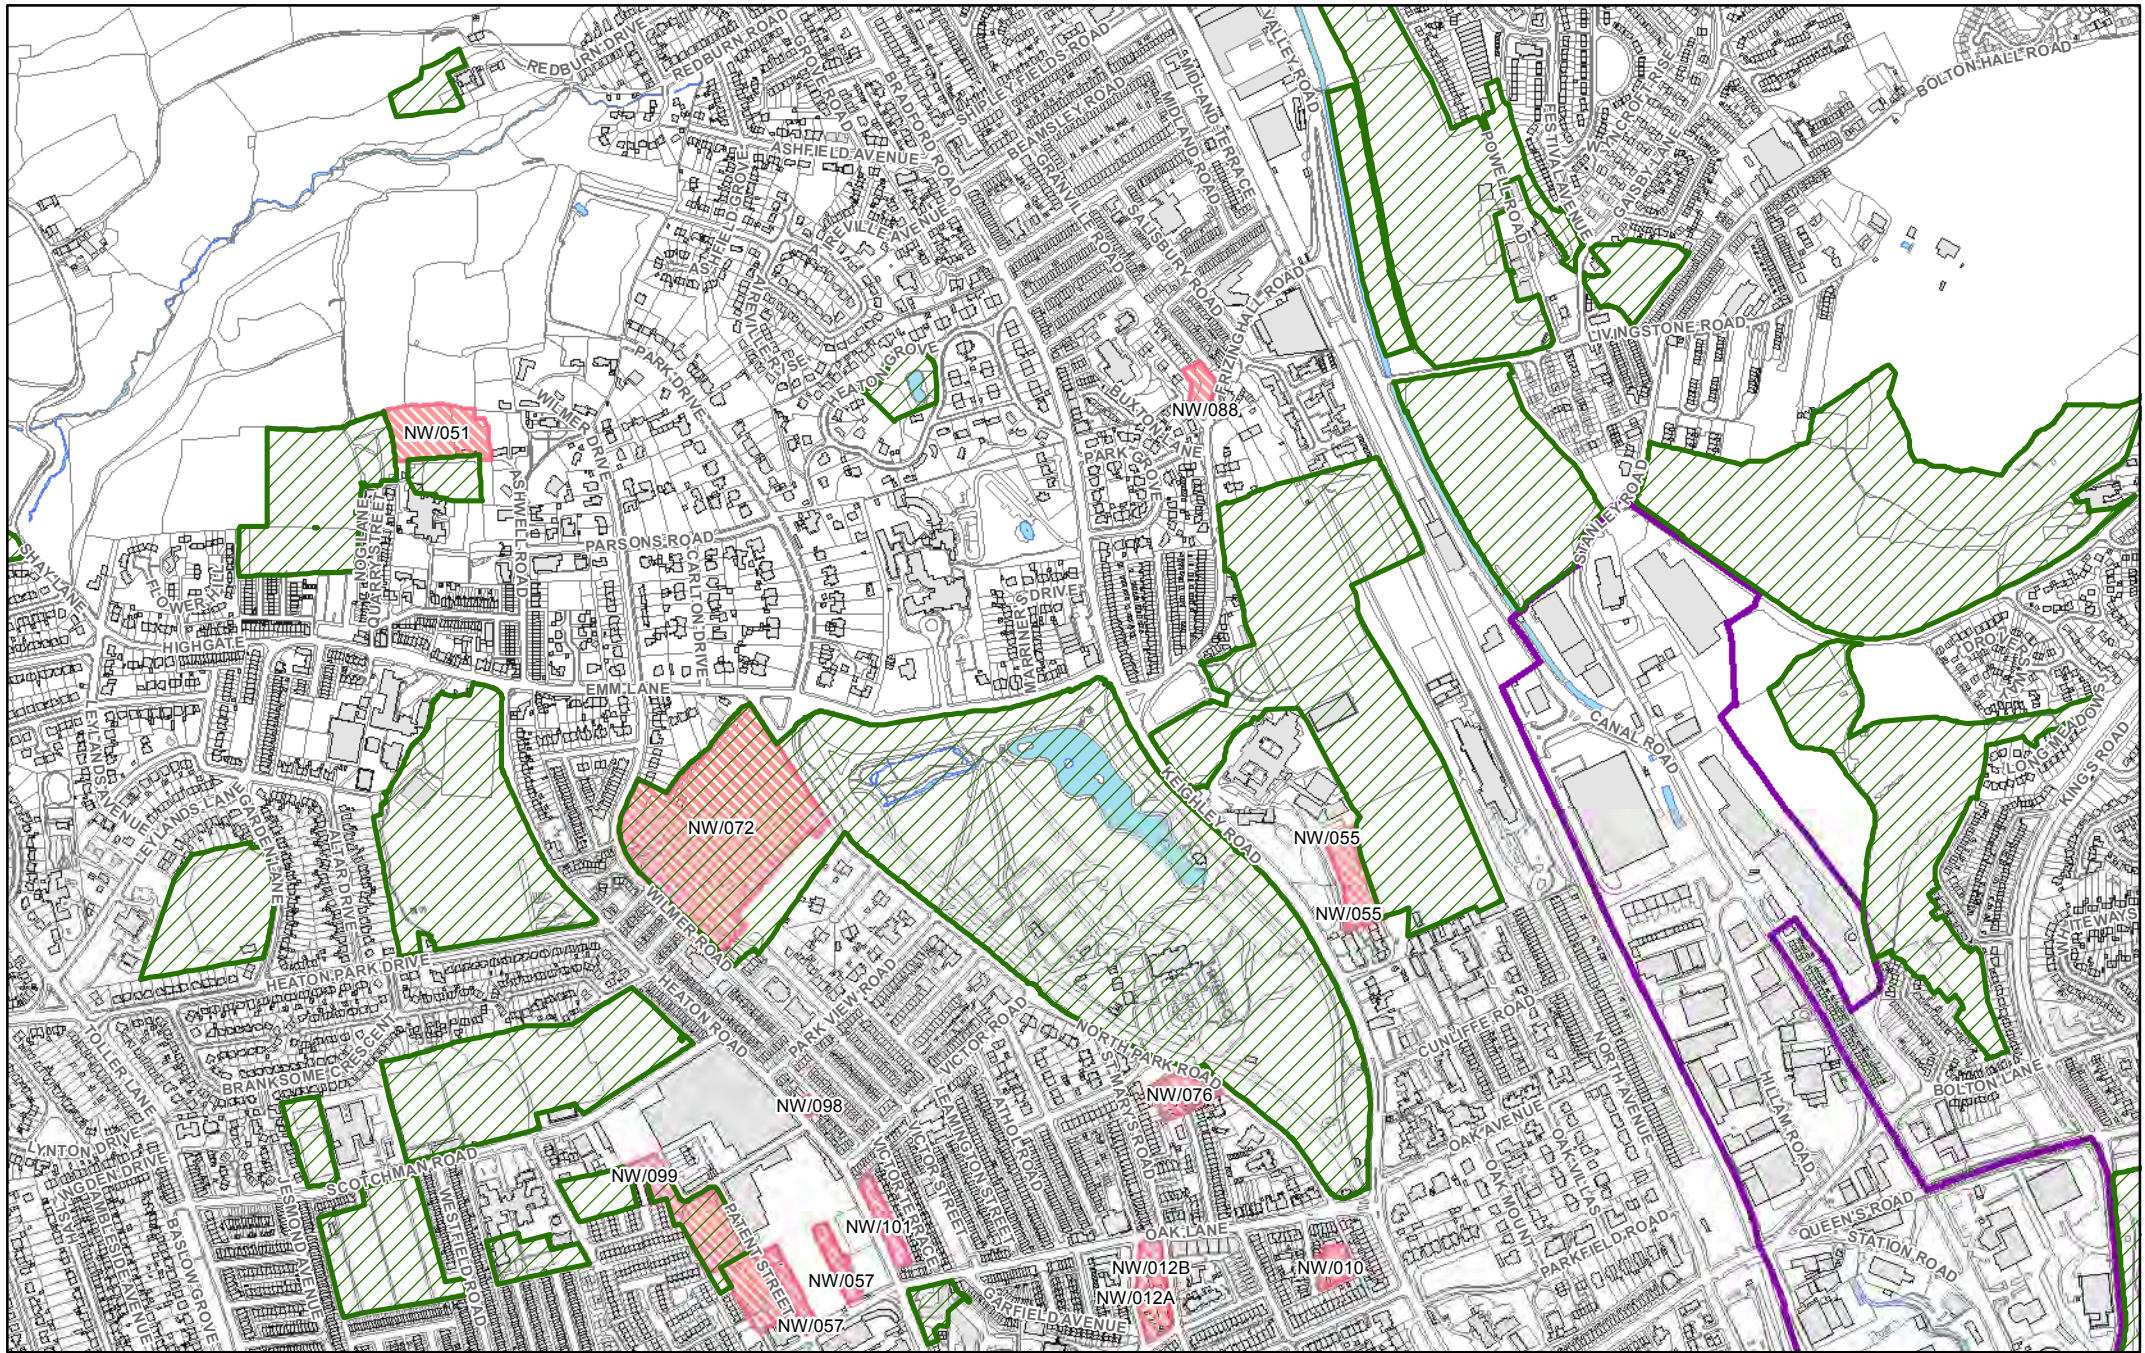

They show in more detail, the location of land identified as possible development sites referenced in the tables within the Sub Area documents and show the current boundaries of greenspaces as identified in the Replacement Unitary Development Plan.

Sheet 92

-  GreenSpaces
-  Possible Development Sites

© Crown copyright and database rights 2016 Ordnance Survey 0100019304

Sheet 93

-  GreenSpaces
-  Possible Development Sites

© Crown copyright and database rights 2016 Ordnance Survey 0100019304