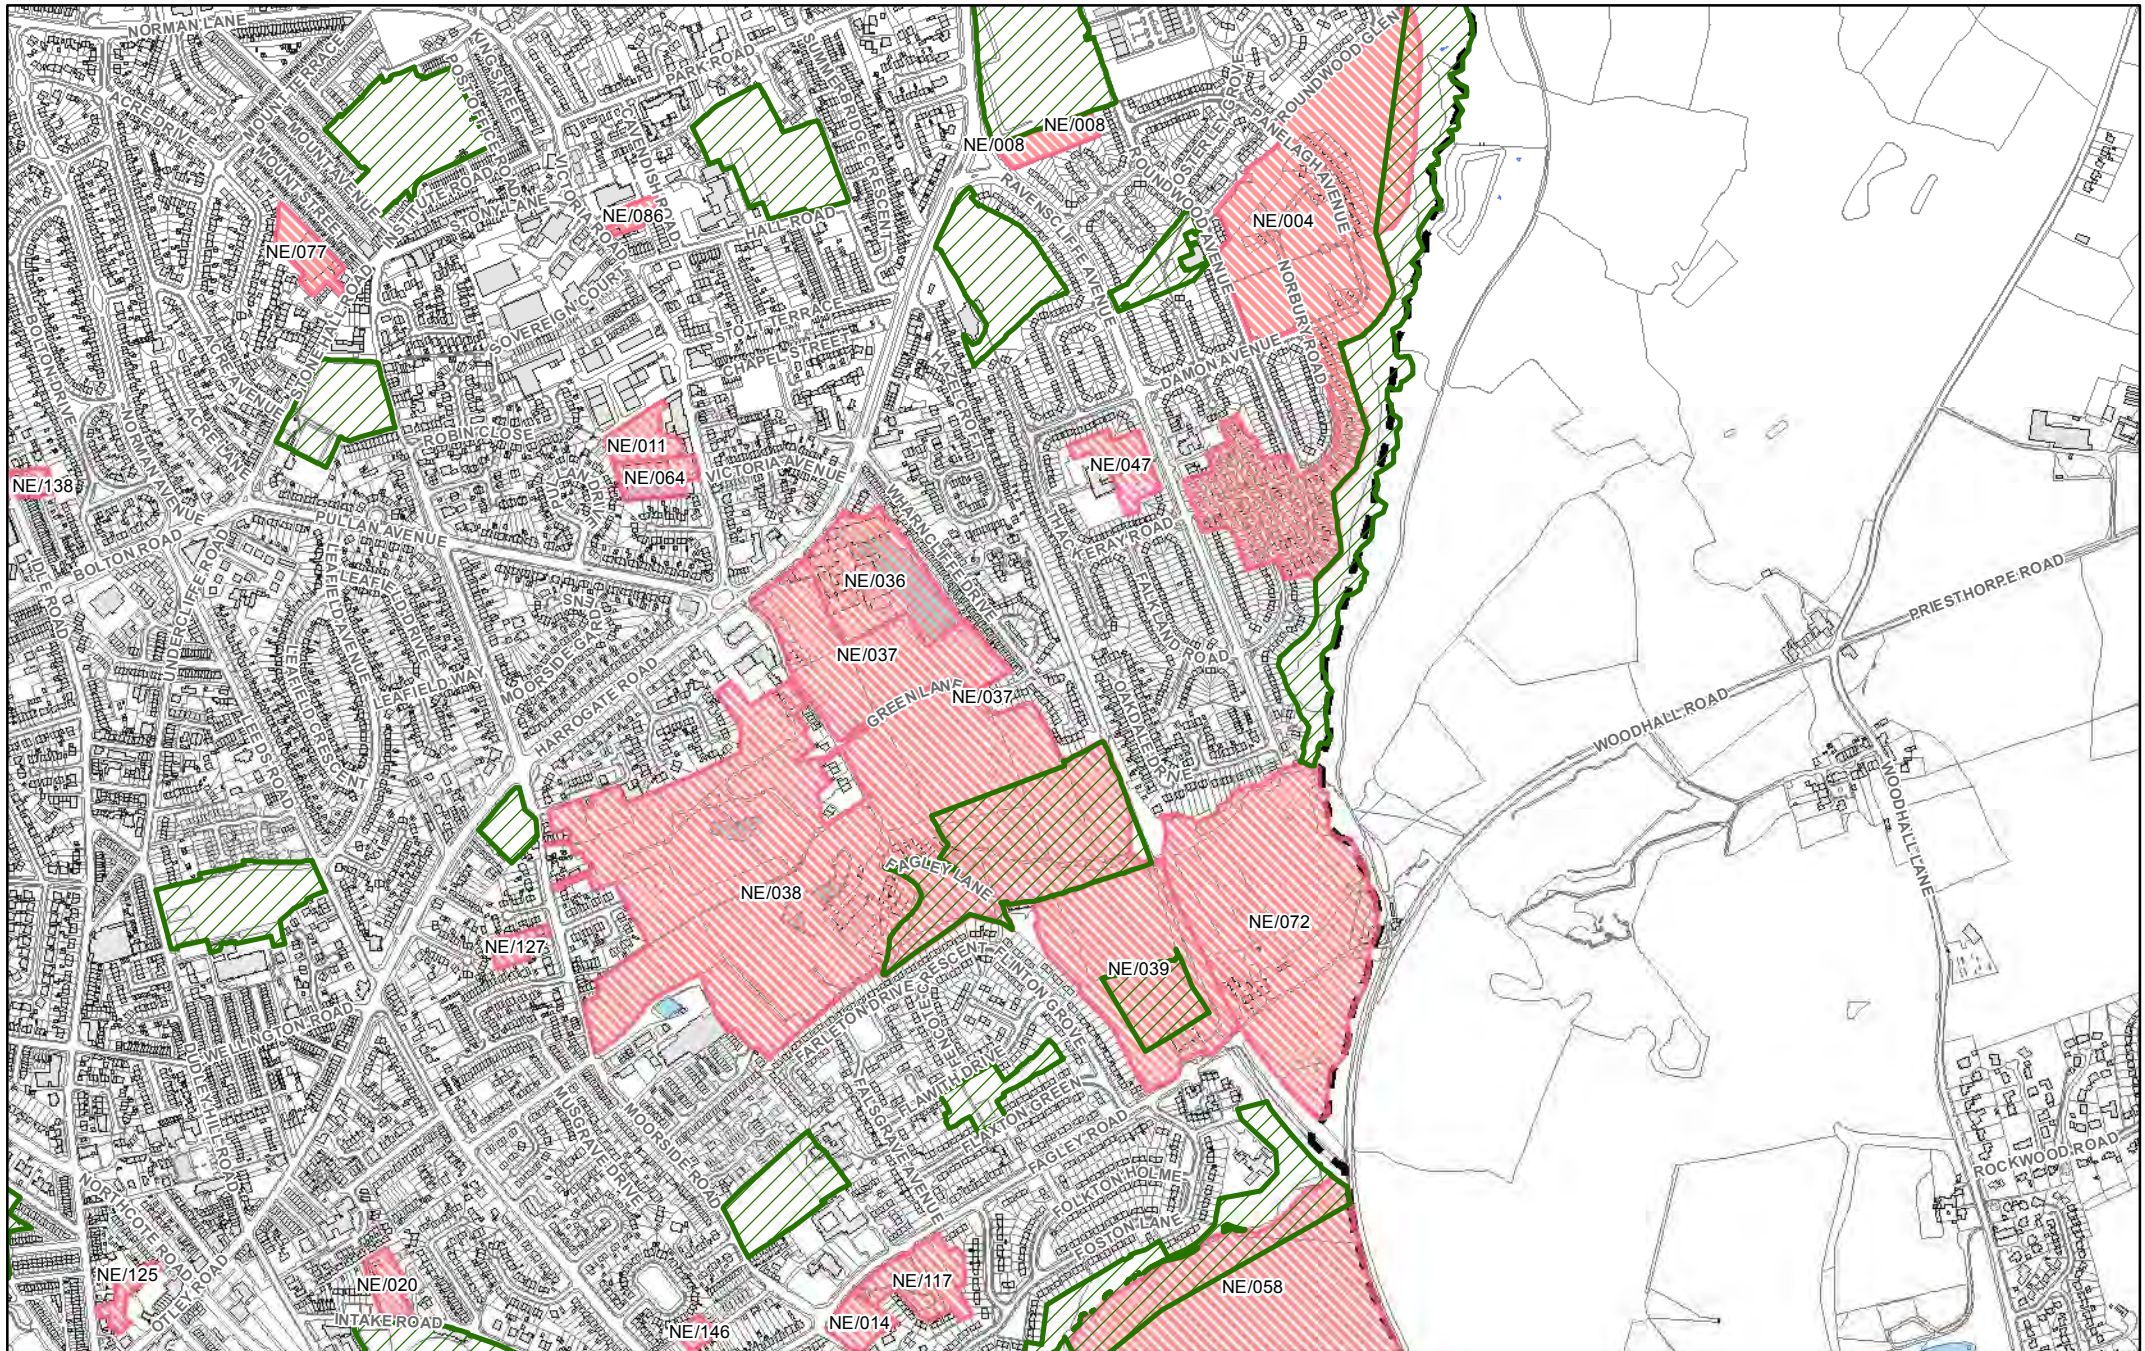

© Crown copyright and database rights 2016 Ordnance Survey 0100019304

Sheet 96

- GreenSpaces
- Possible Development Sites