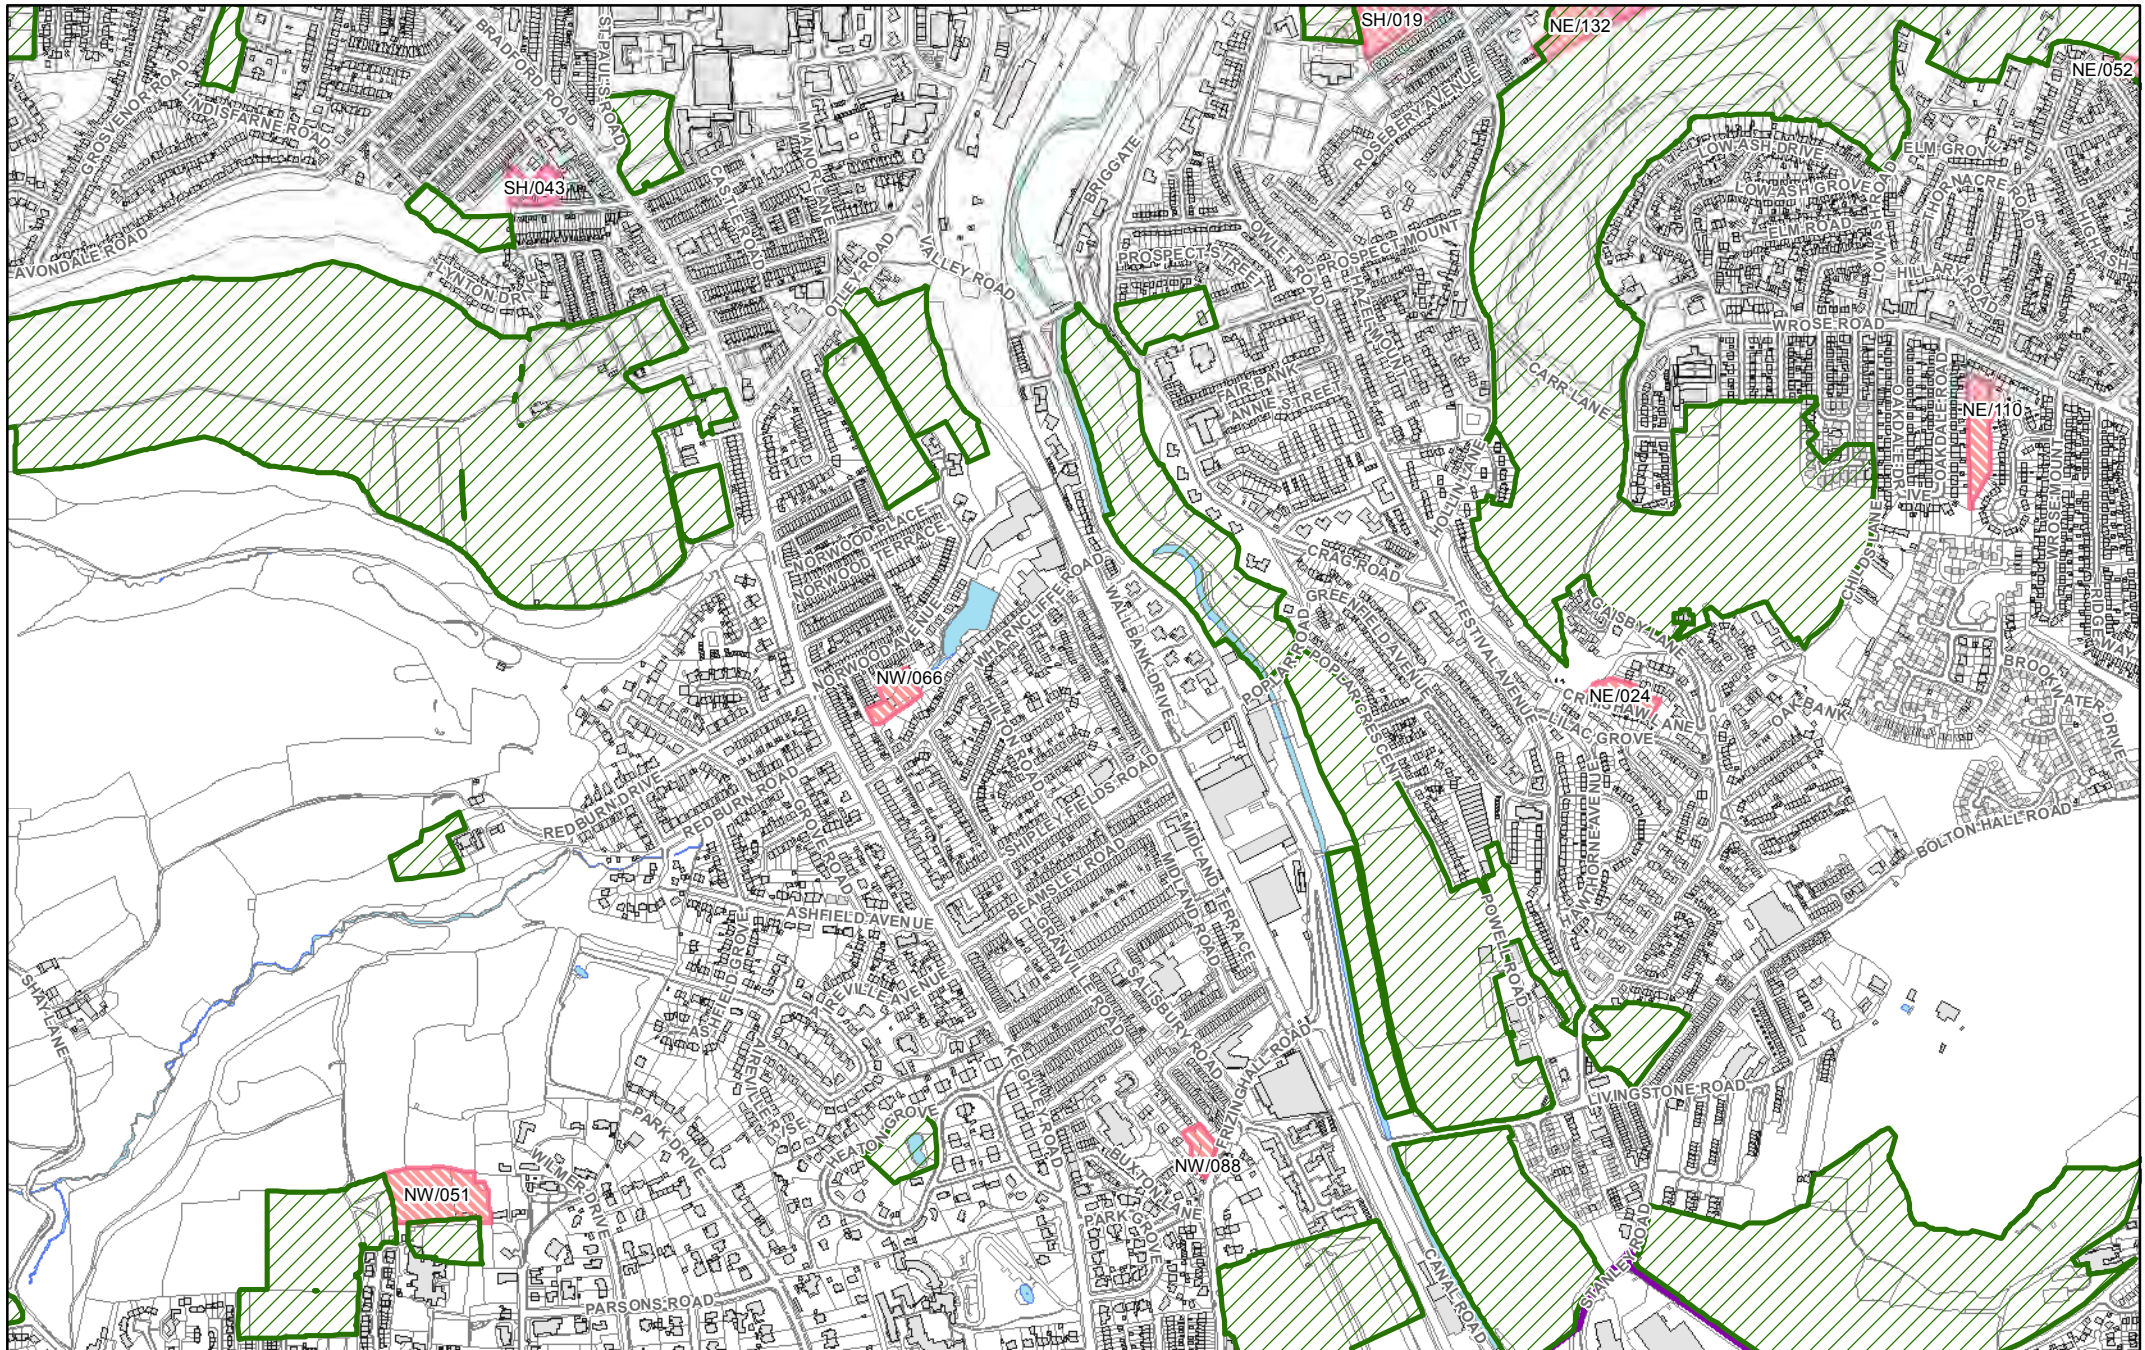

© Crown copyright and database rights 2016 Ordnance Survey 0100019304

Sheet 85

- GreenSpaces
- Possible Development Sites