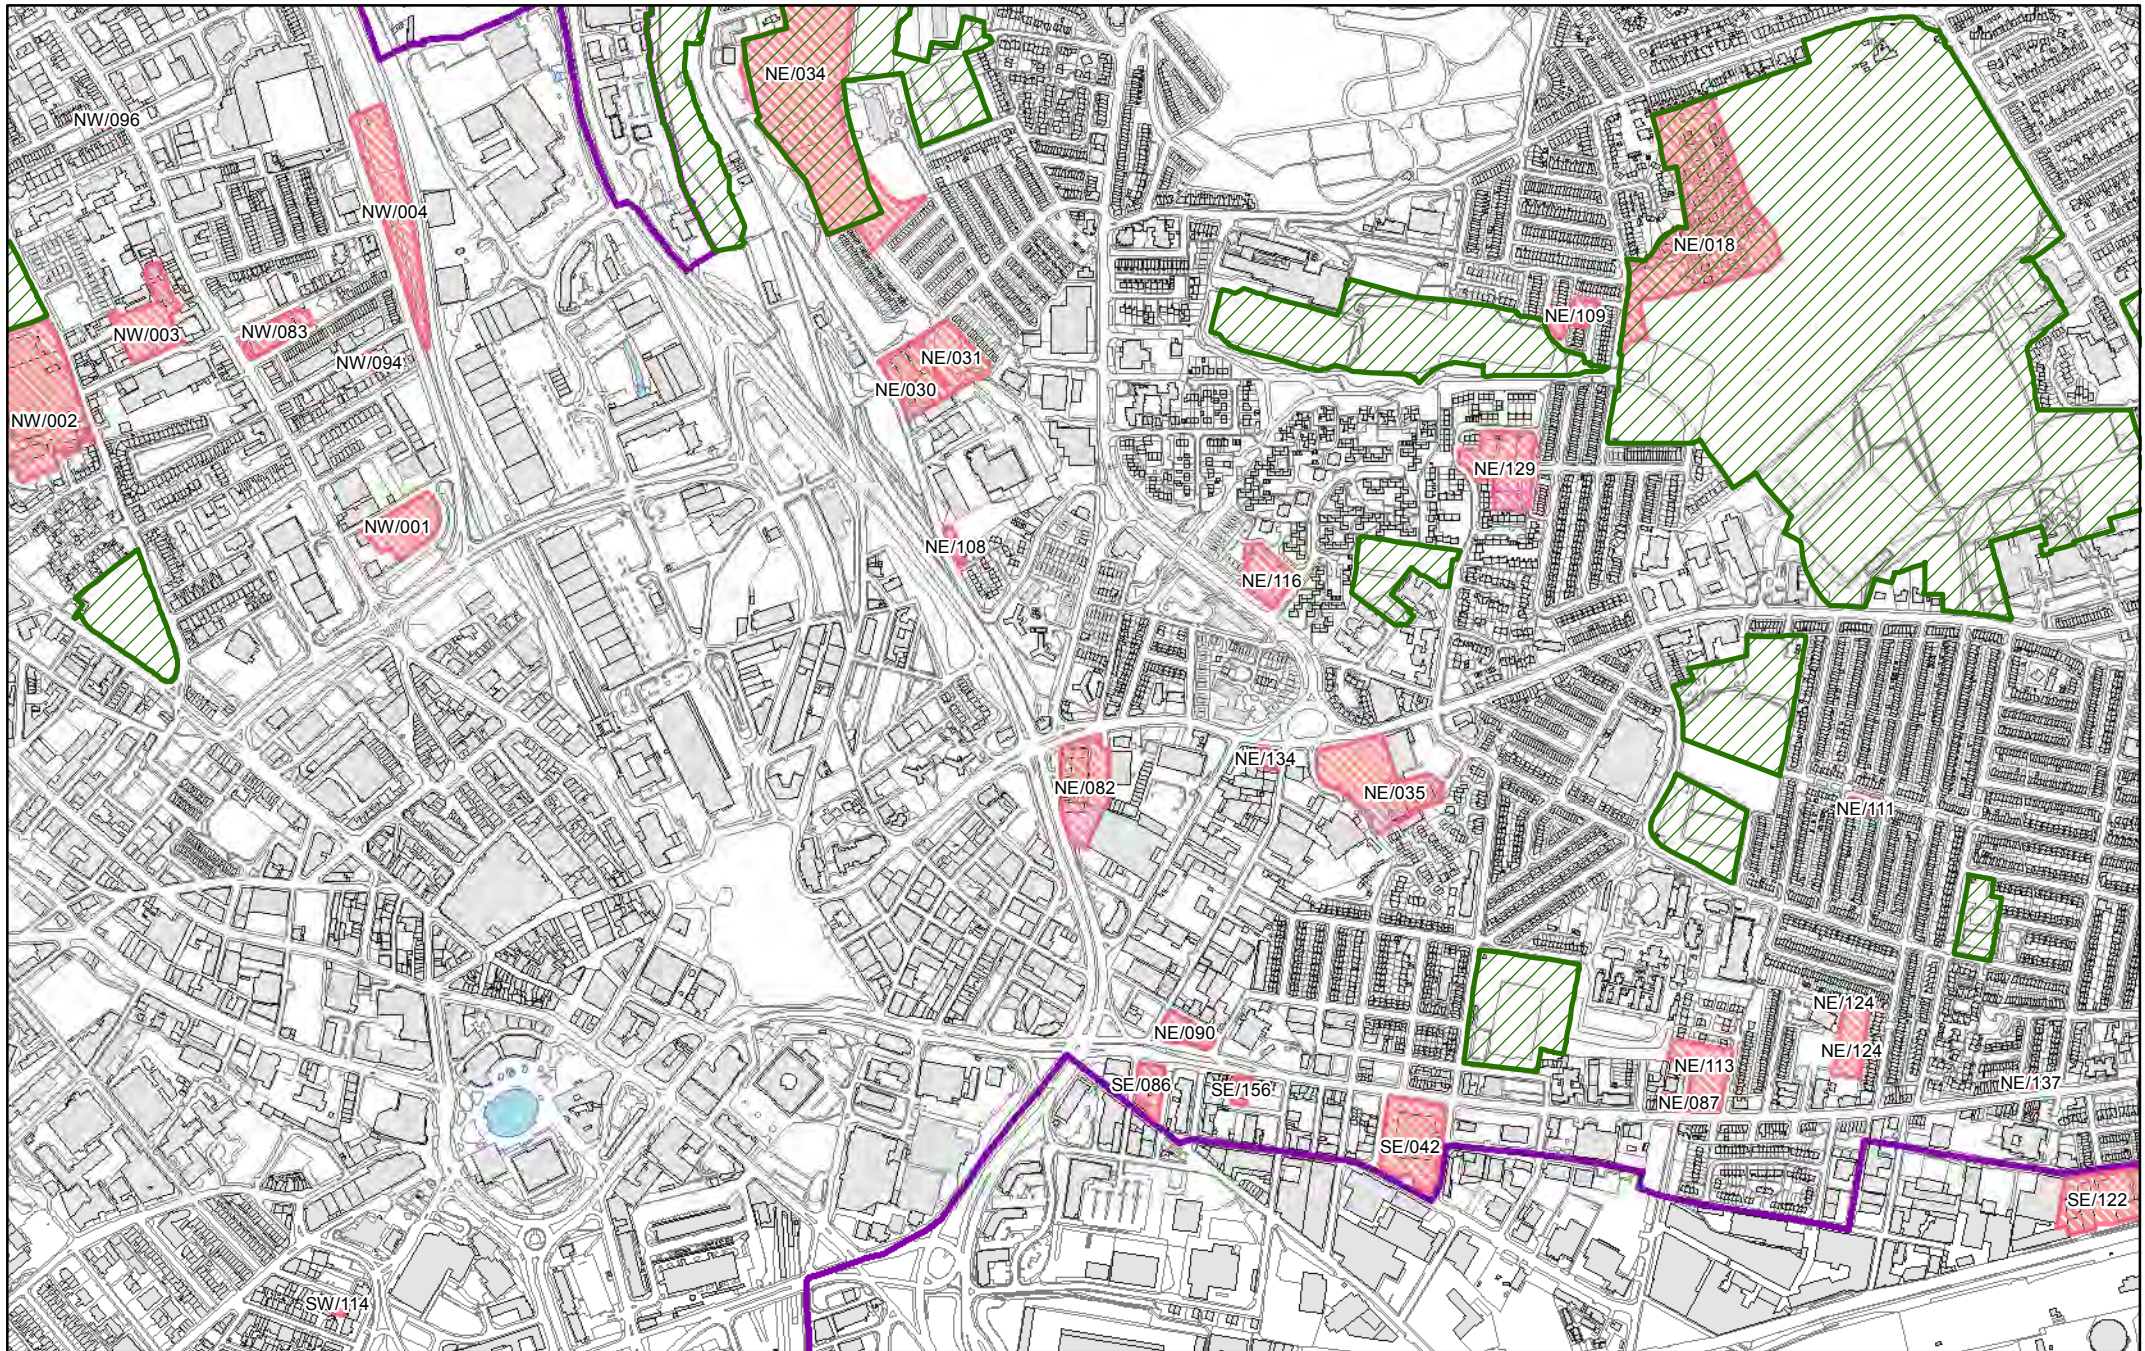

© Crown copyright and database rights 2016 Ordnance Survey 0100019304

- GreenSpaces
- Possible Development Sites