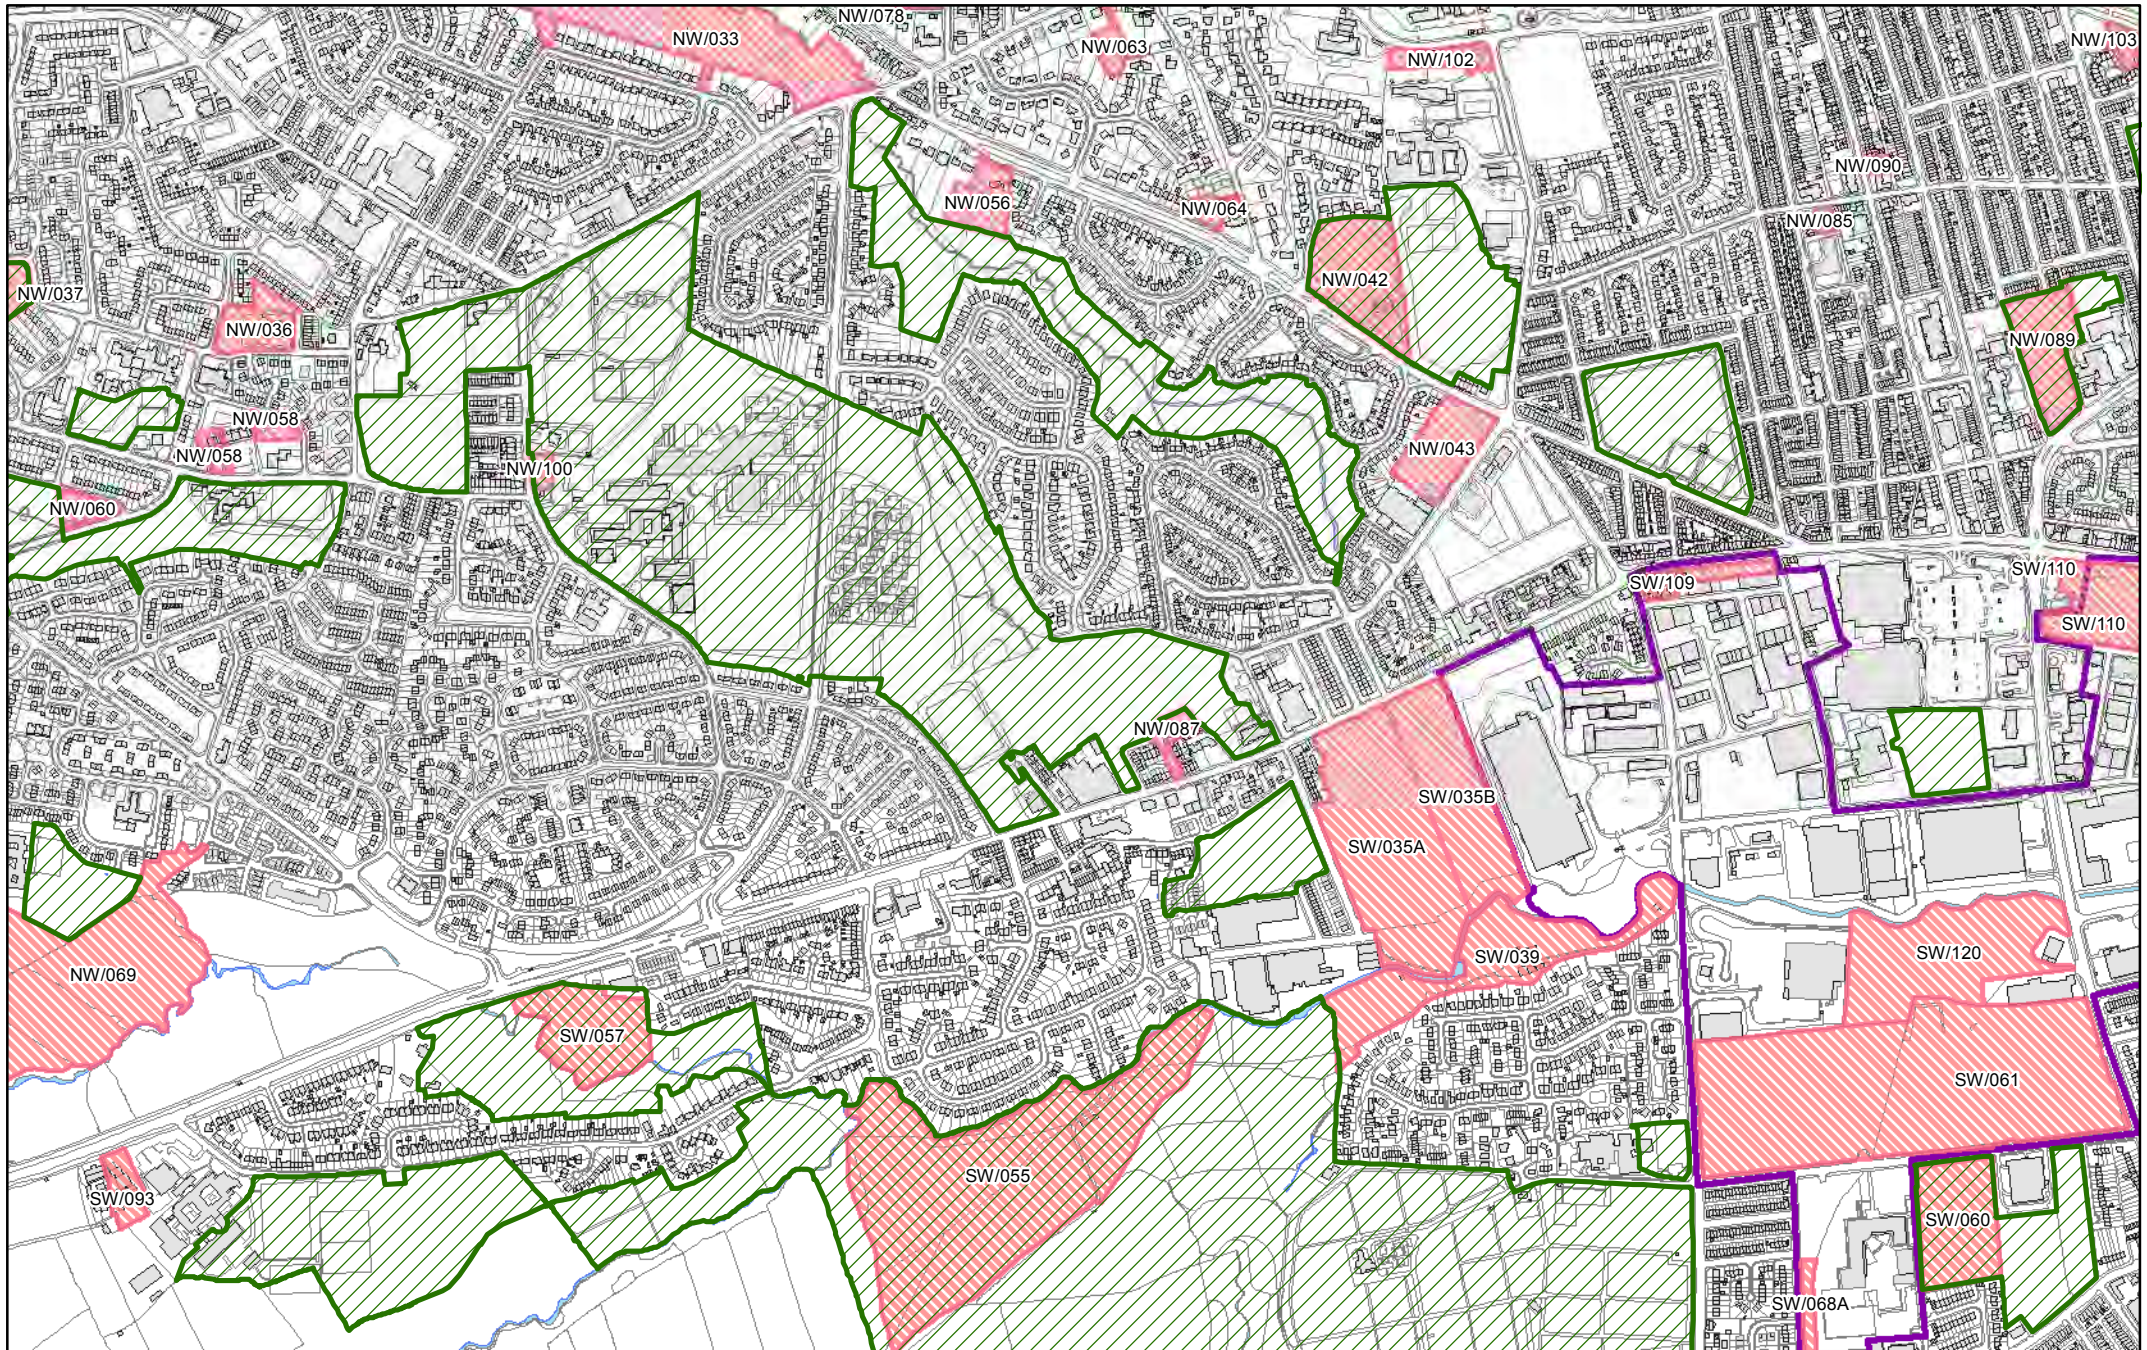

© Crown copyright and database rights 2016 Ordnance Survey 0100019304

GreenSpaces

Possible Development Sites

City of Bradford MDC

www.bradford.gov.uk