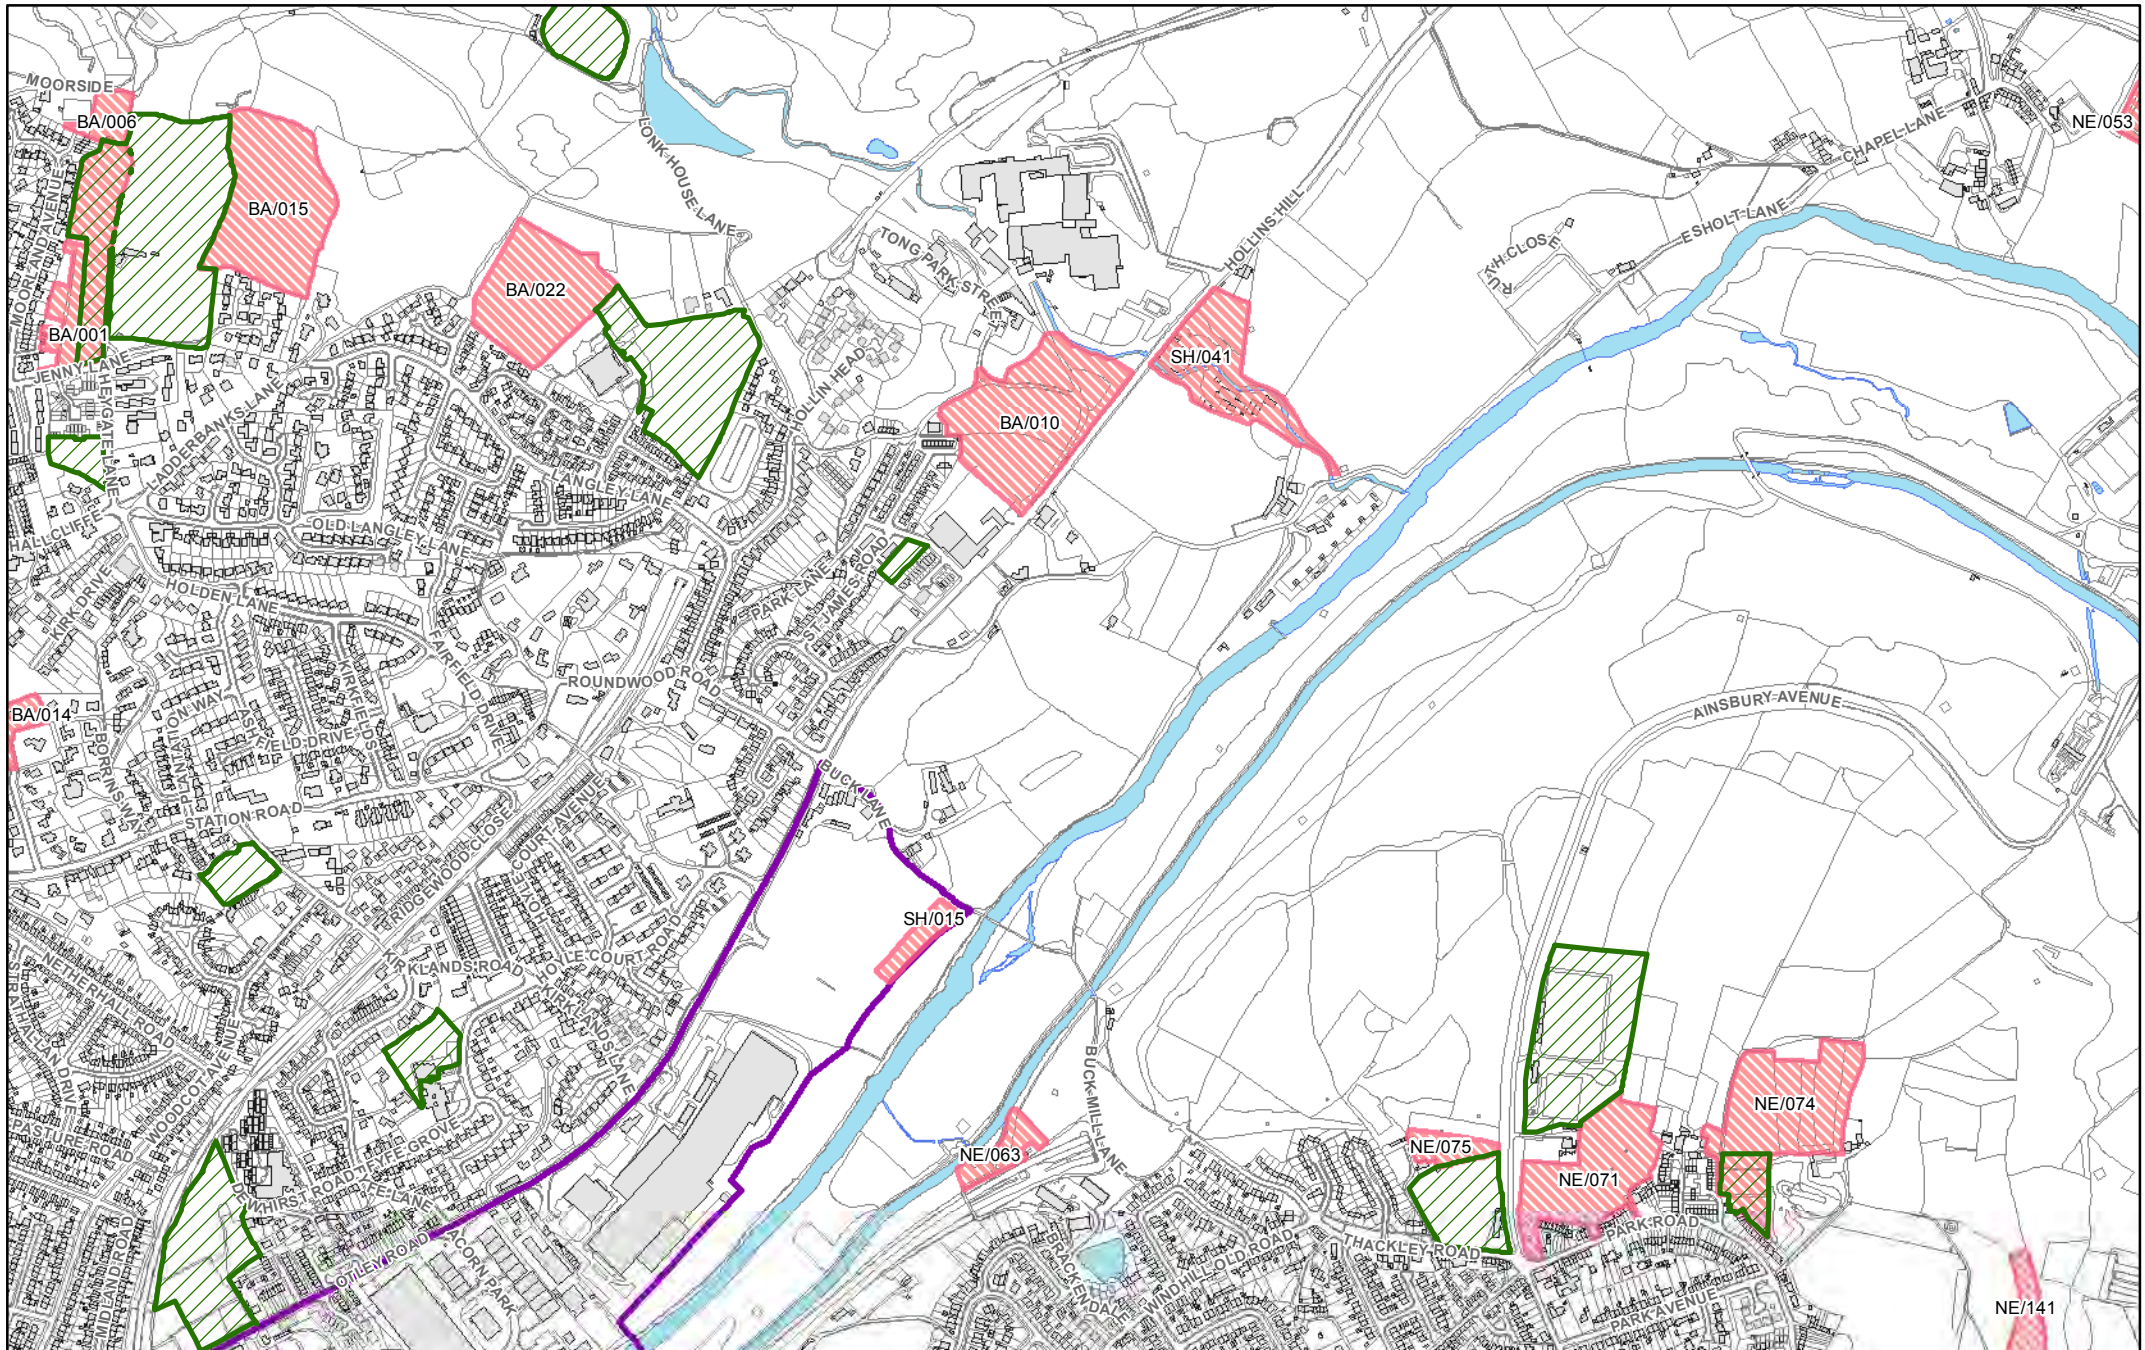

They show in more detail, the location of land identified as possible development sites referenced in the tables within the Sub Area documents and show the current boundaries of greenspaces as identified in the Replacement Unitary Development Plan.

All maps have been produced with the permission of and under licence to the Ordnance Survey and are at 1:10,000 scale.

26 Map location - with sheet number

District sub areas

- Airedale
- Bradford
- Pennine Towns
- Wharfedale

Authority Boundary

© Crown copyright and database rights 2016 Ordnance Survey 0100019304

Sheet 51

-  GreenSpaces
-  Possible Development Sites

© Crown copyright and database rights 2016 Ordnance Survey 0100019304