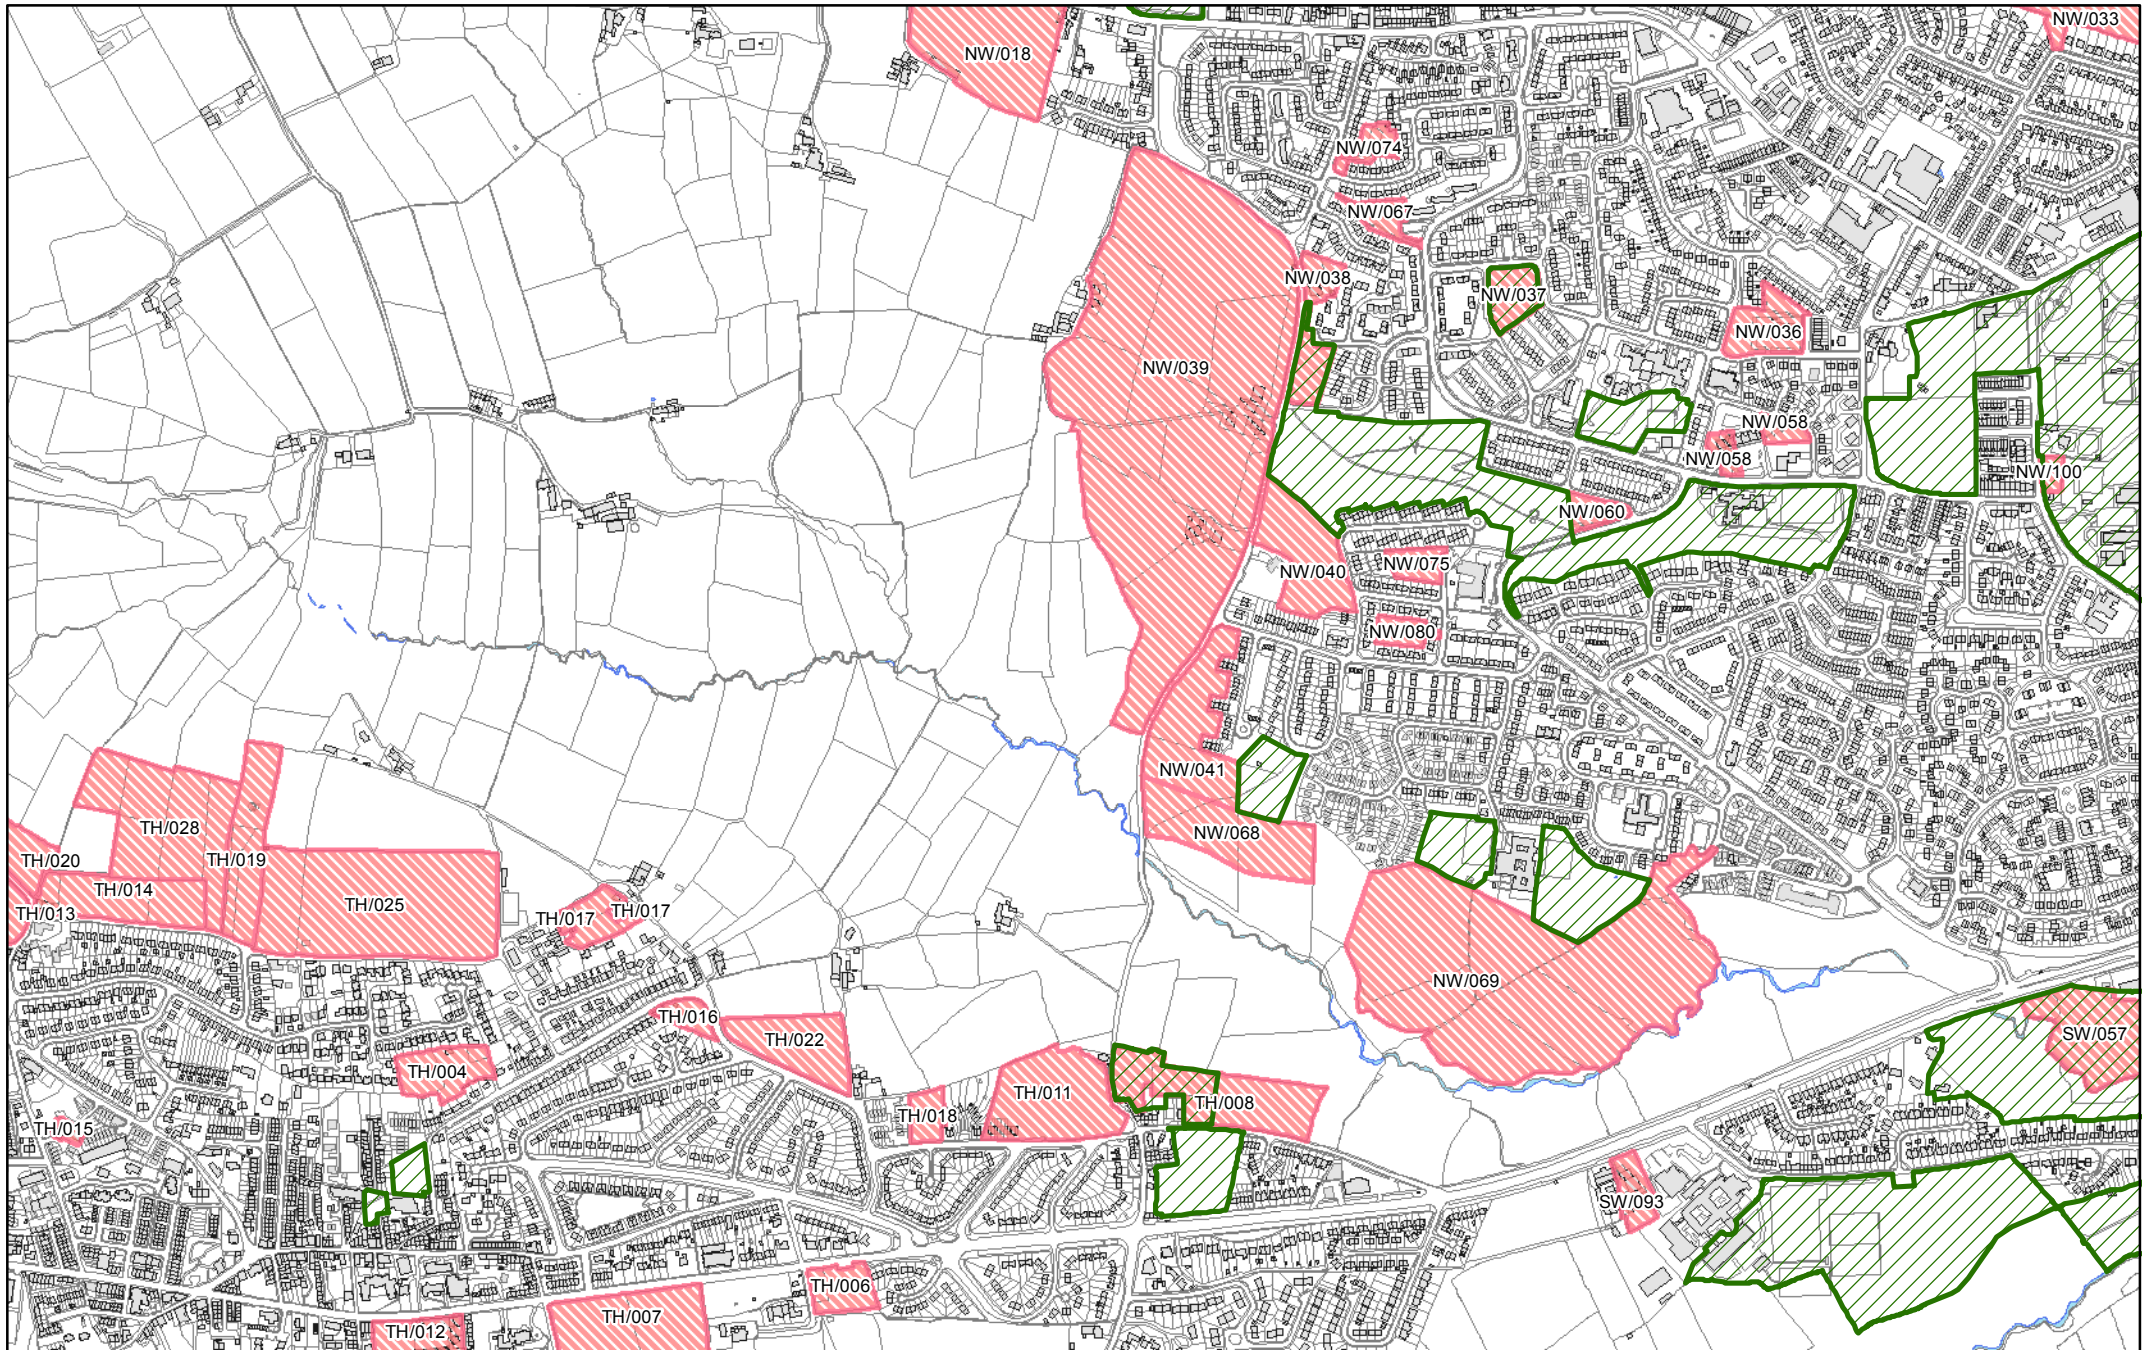

© Crown copyright and database rights 2016 Ordnance Survey 0100019304

GreenSpaces

Possible Development Sites