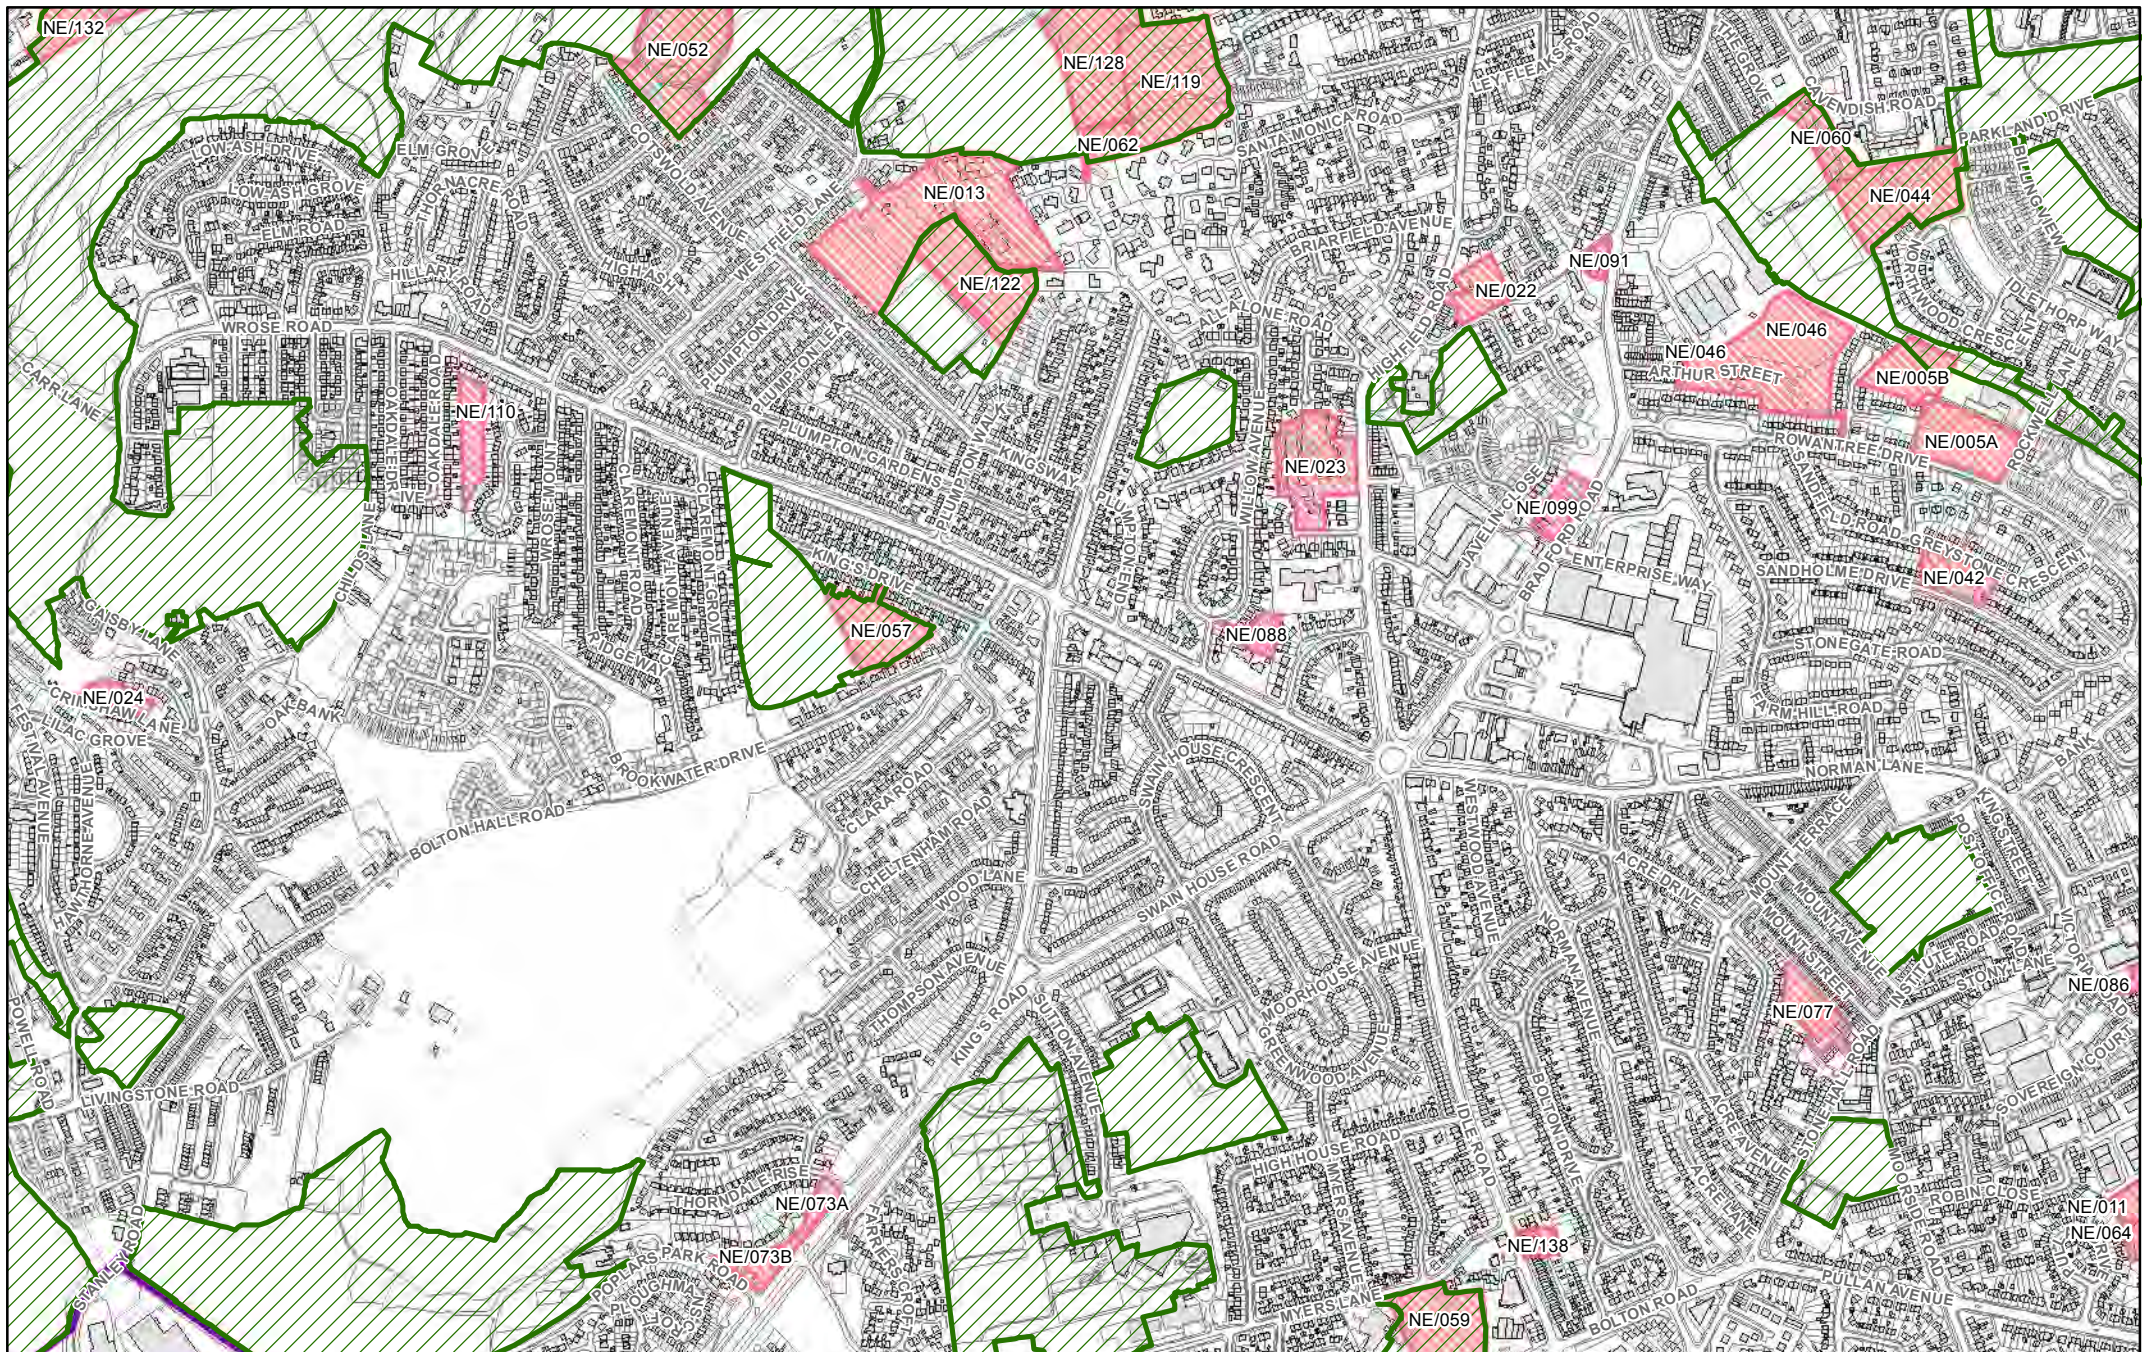

© Crown copyright and database rights 2016 Ordnance Survey 0100019304

Sheet 86

- GreenSpaces
- Possible Development Sites