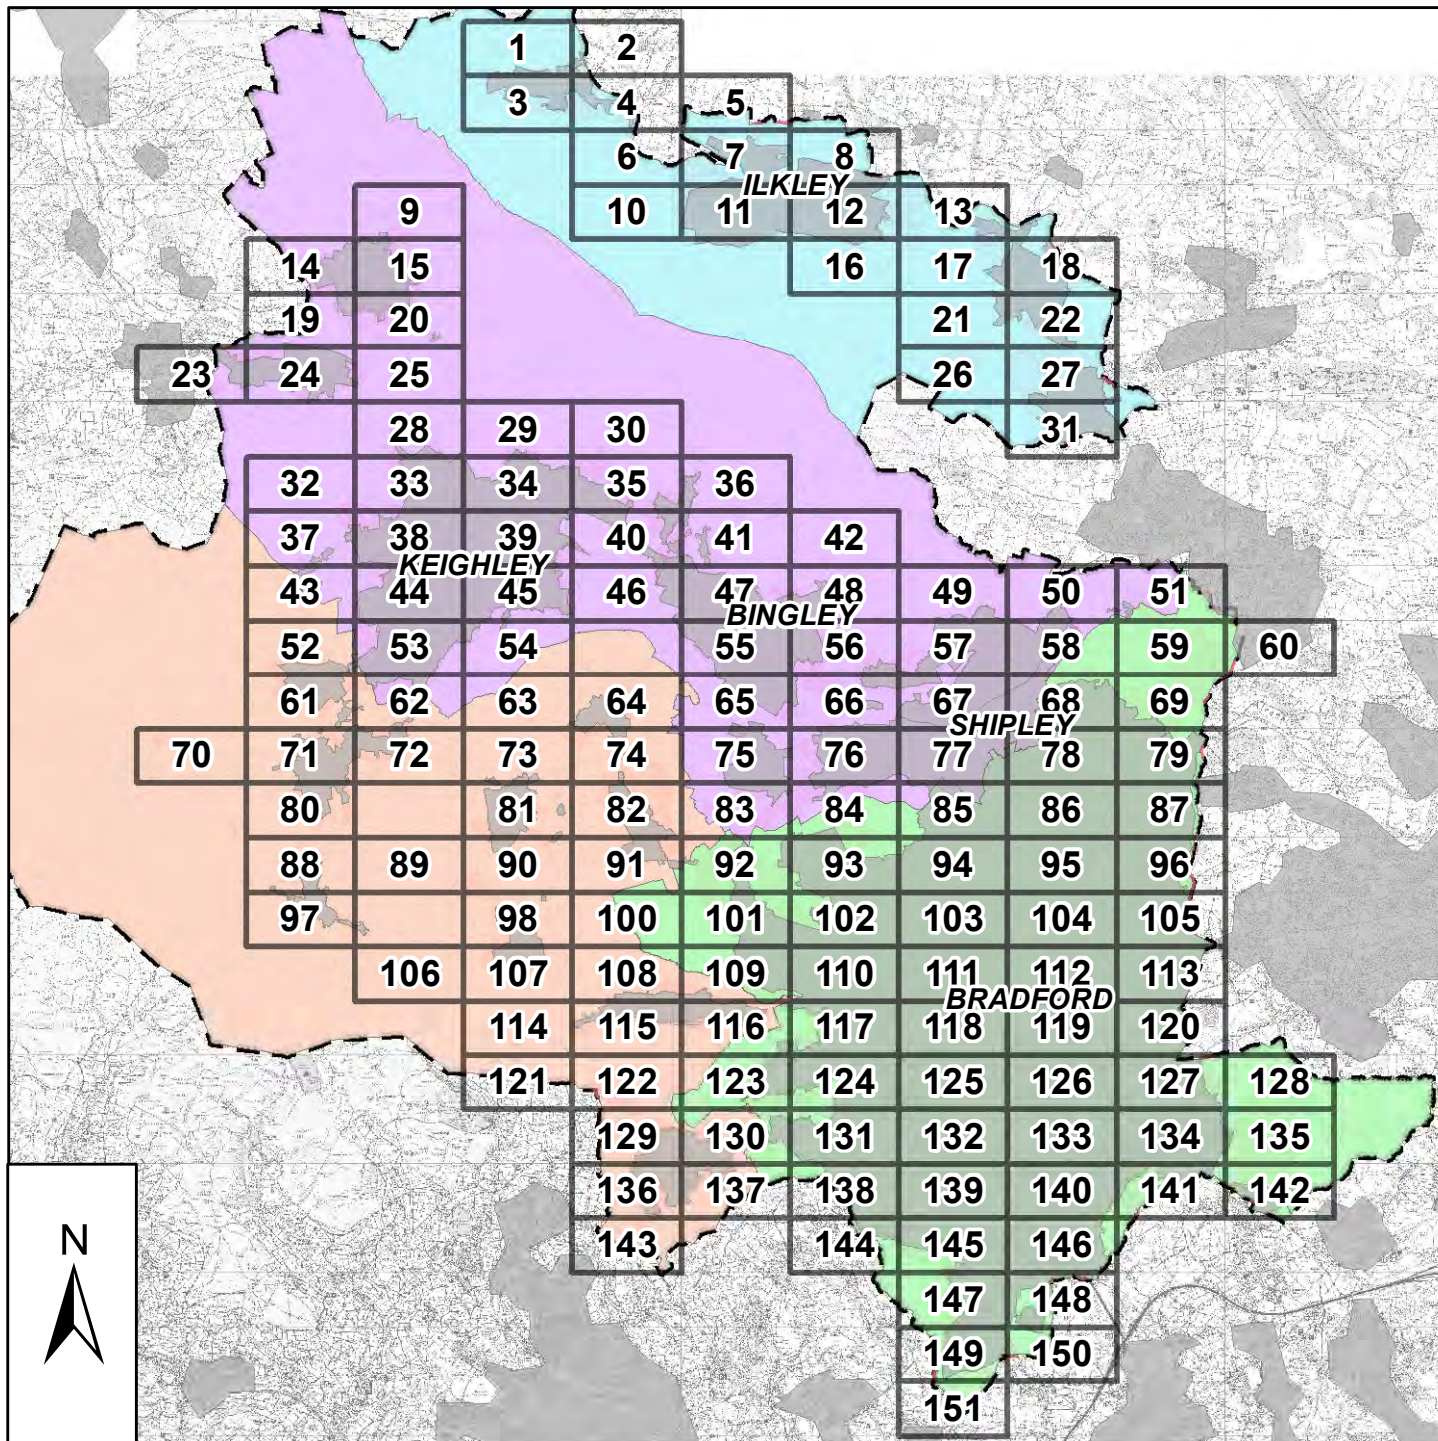

Local Plan for the Bradford District

Allocations Development Plan Document

Issues and Options

BRADFORD URBAN AREA (REGIONAL CITY)
SUB AREA MAP BOOK (Pages 51 - 113)

This Map Book has been produced by Bradford Council to accompany the Local Plan Allocations DPD Sub Area Background Documents and the Interactive Map. https://maps.bradford.gov.uk/LocalViewInt/Sites/LocalPlan_Allocations/.

They show in more detail, the location of land identified as possible development sites referenced in the tables within the Sub Area documents and show the current boundaries of greenspaces as identified in the Replacement Unitary Development Plan.

All maps have been produced with the permission of and under licence to the Ordnance Survey and are at 1:10,000 scale.

26 Map location - with sheet number

District sub areas

- Airedale
- Bradford
- Pennine Towns
- Wharfedale