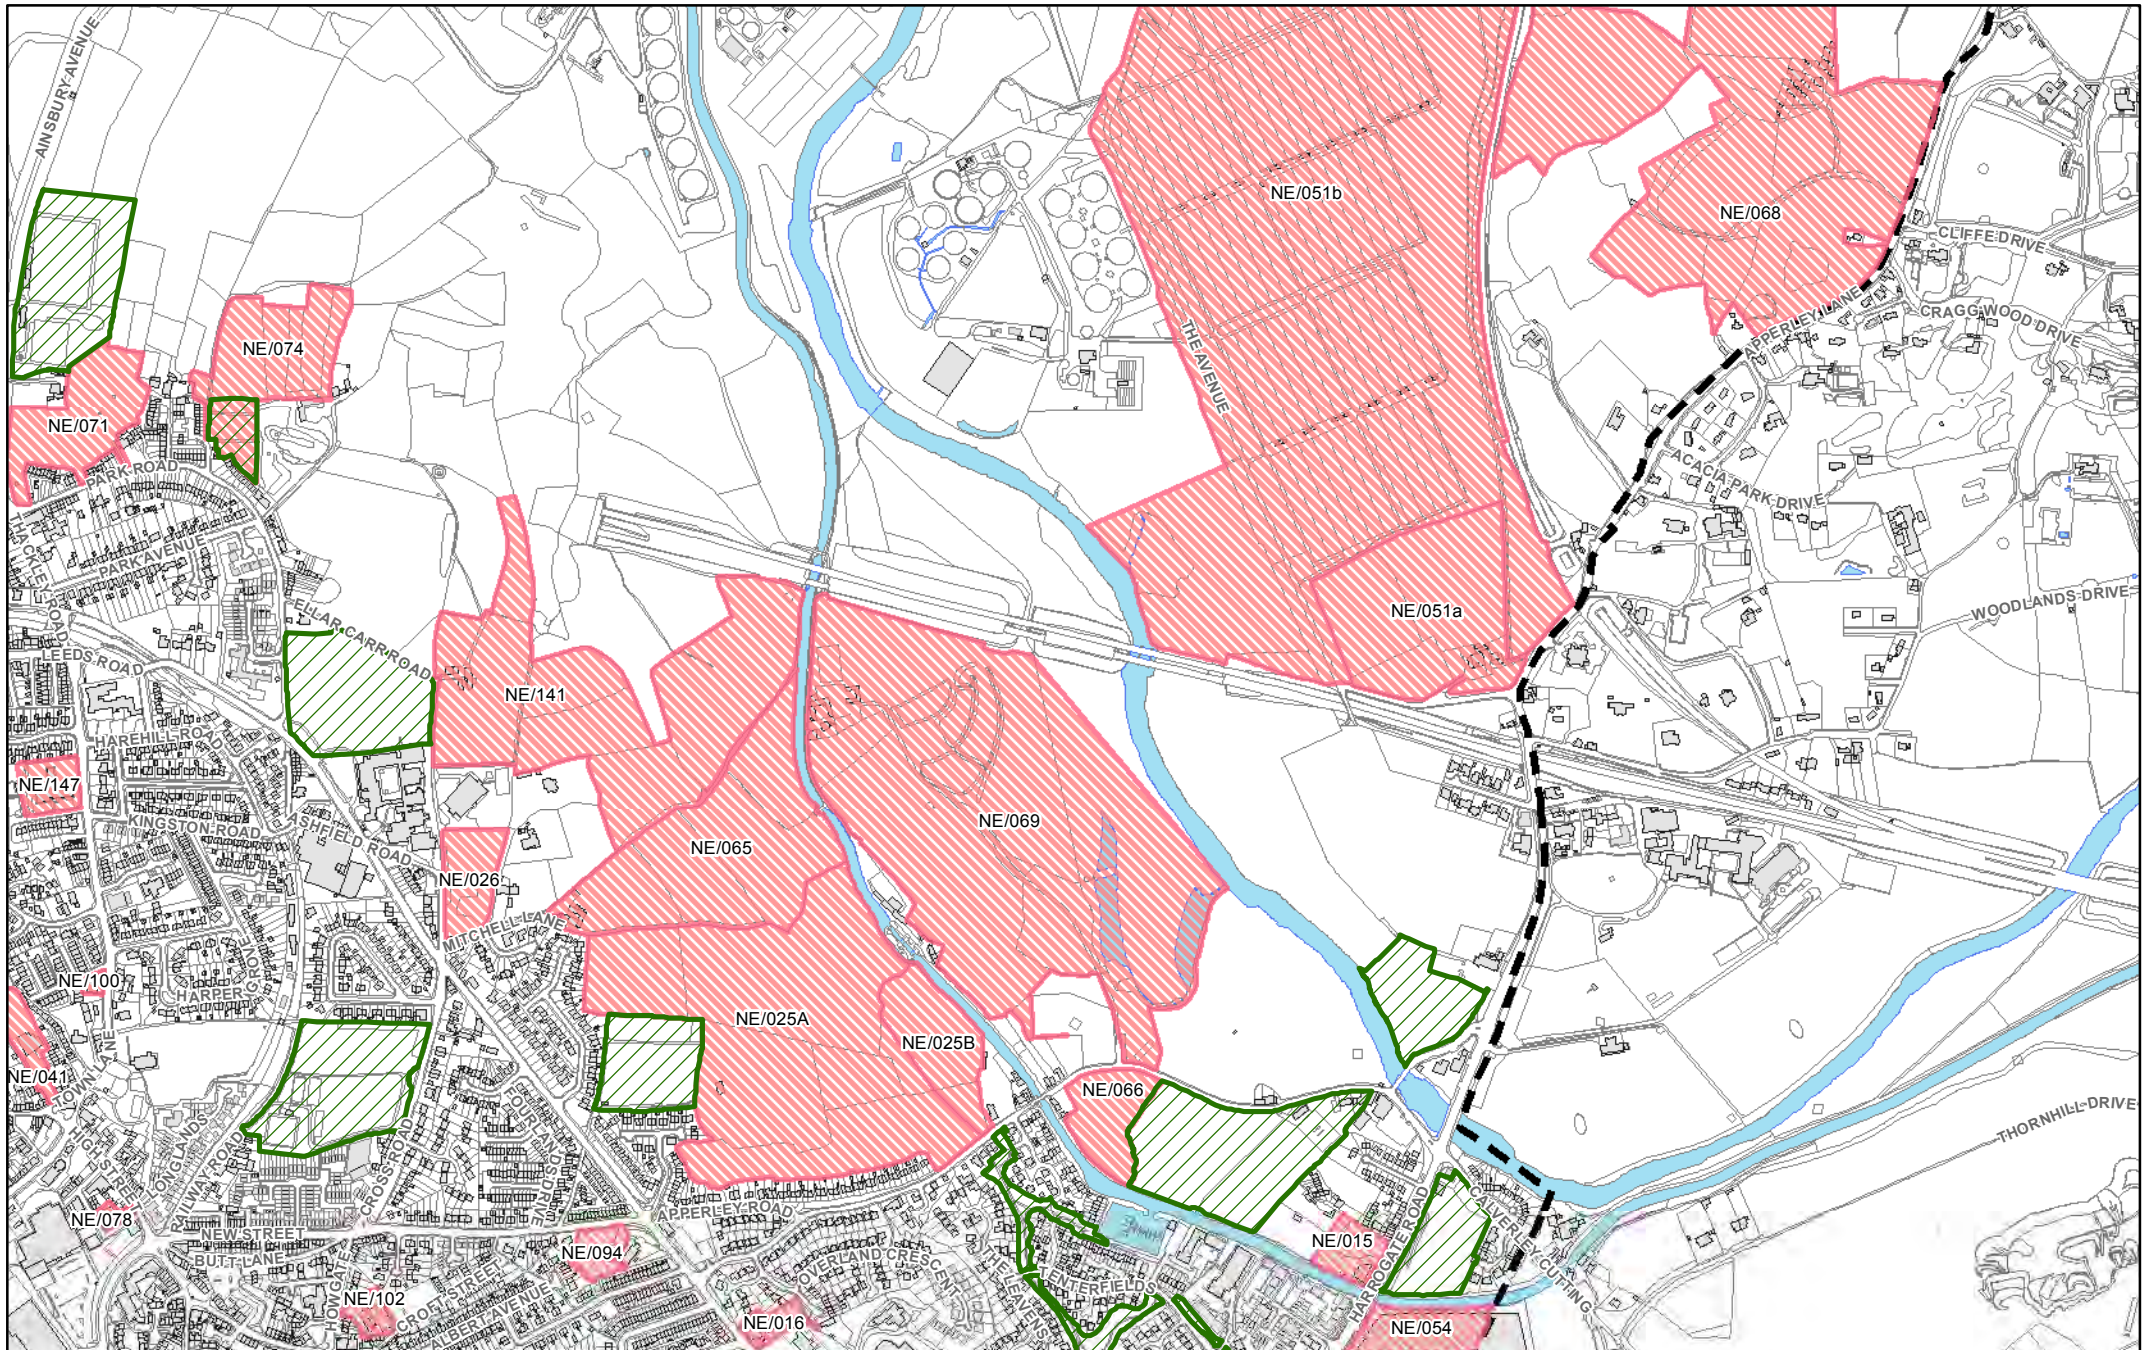

© Crown copyright and database rights 2016 Ordnance Survey 0100019304

Sheet 69

- GreenSpaces
- Possible Development Sites