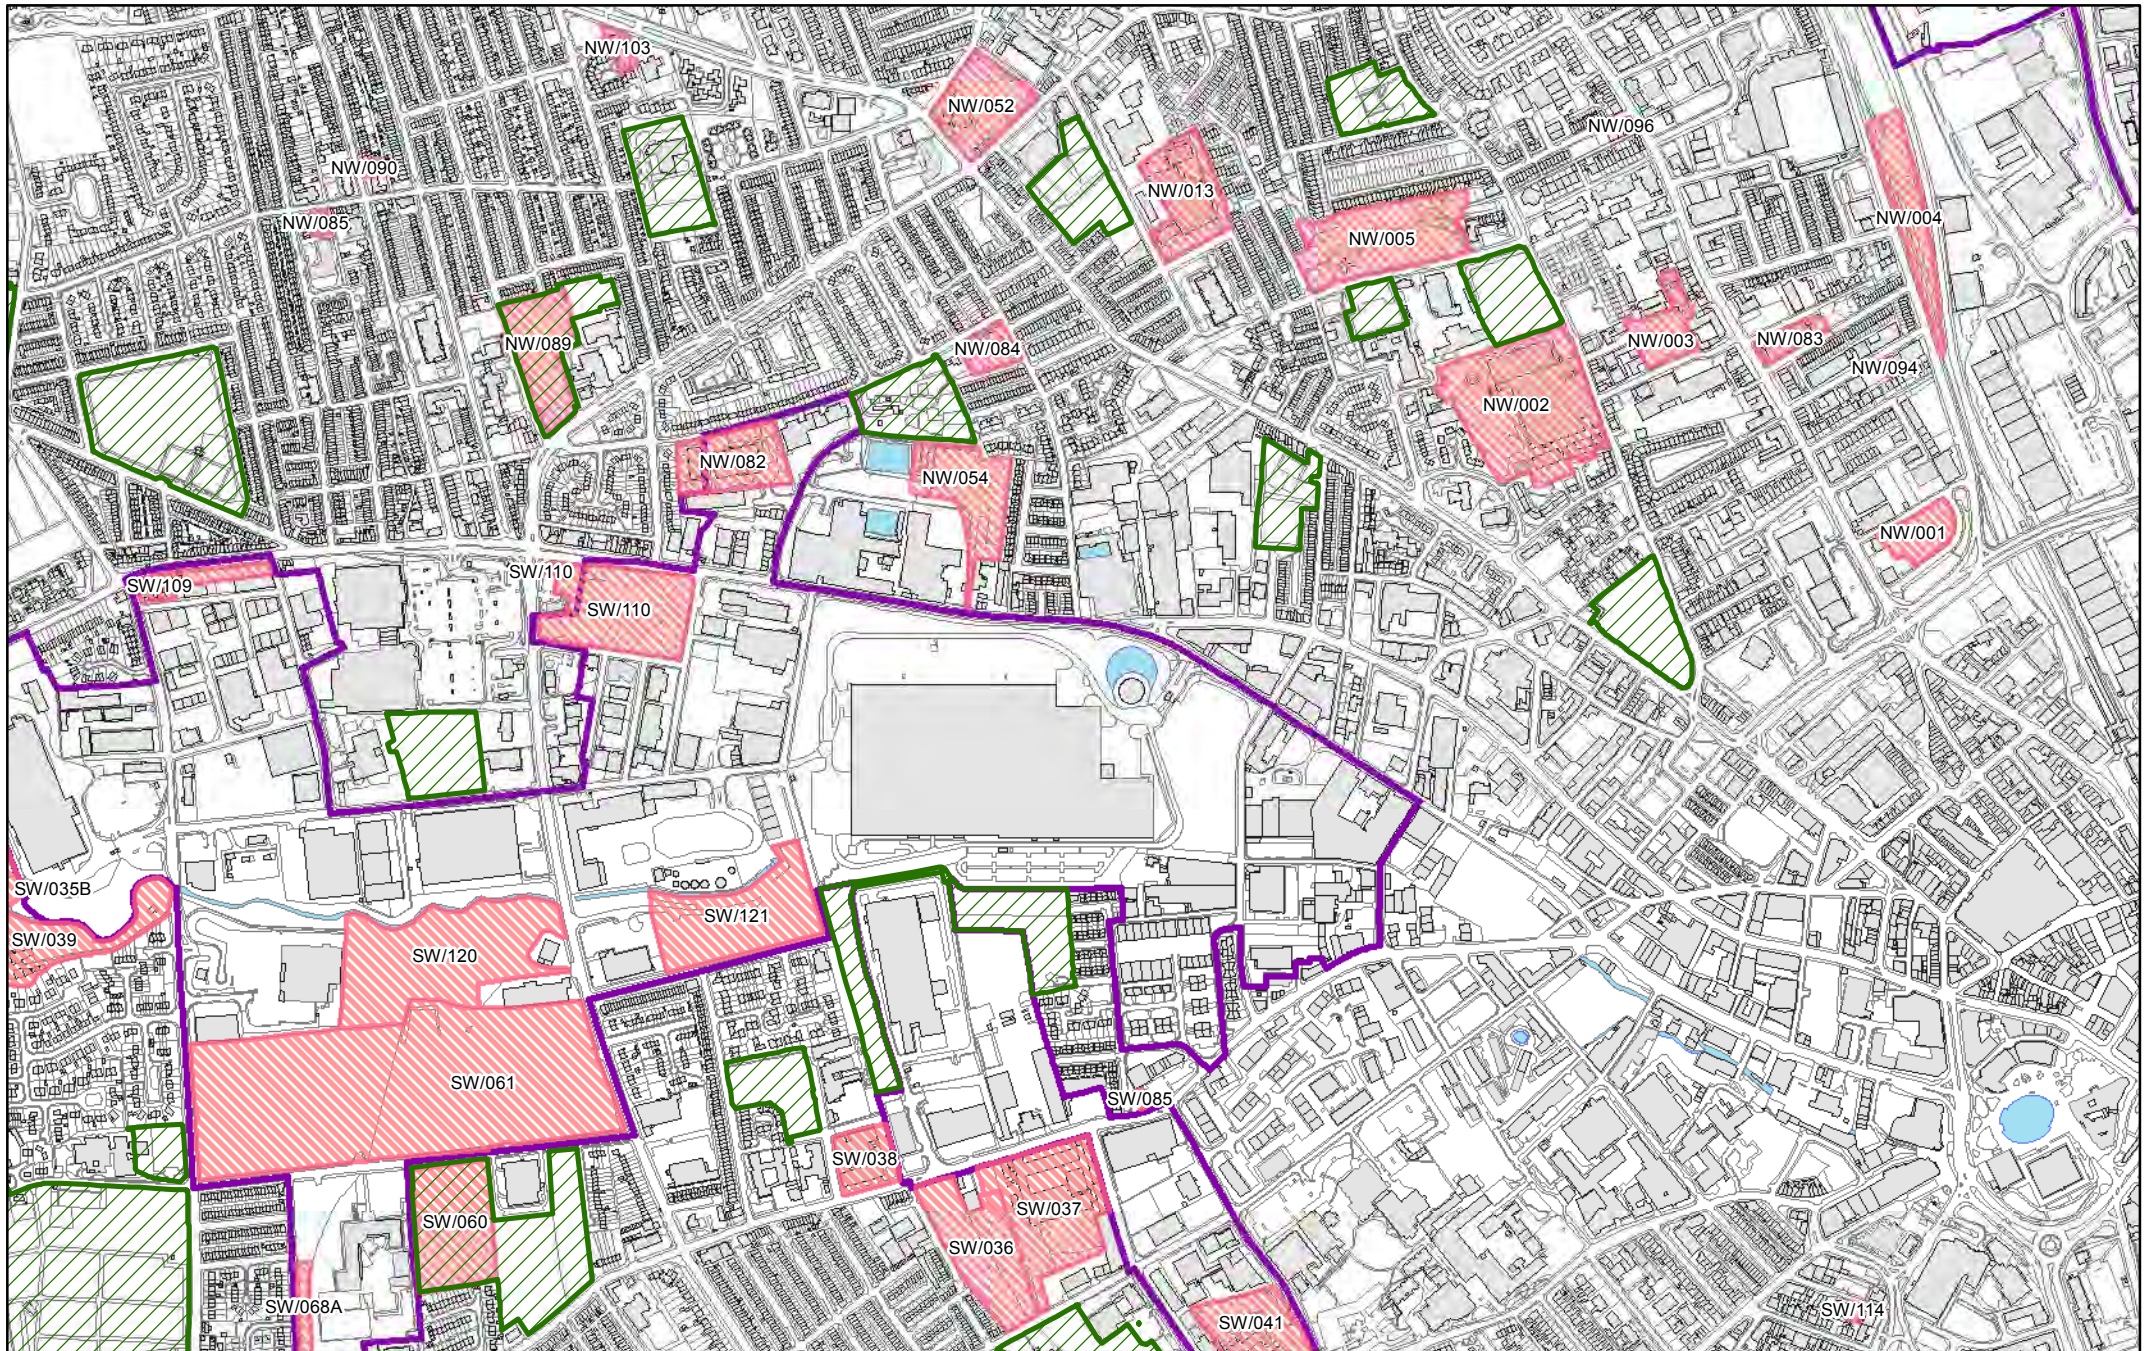

© Crown copyright and database rights 2016 Ordnance Survey 0100019304

GreenSpaces

Possible Development Sites

City of Bradford MDC

www.bradford.gov.uk