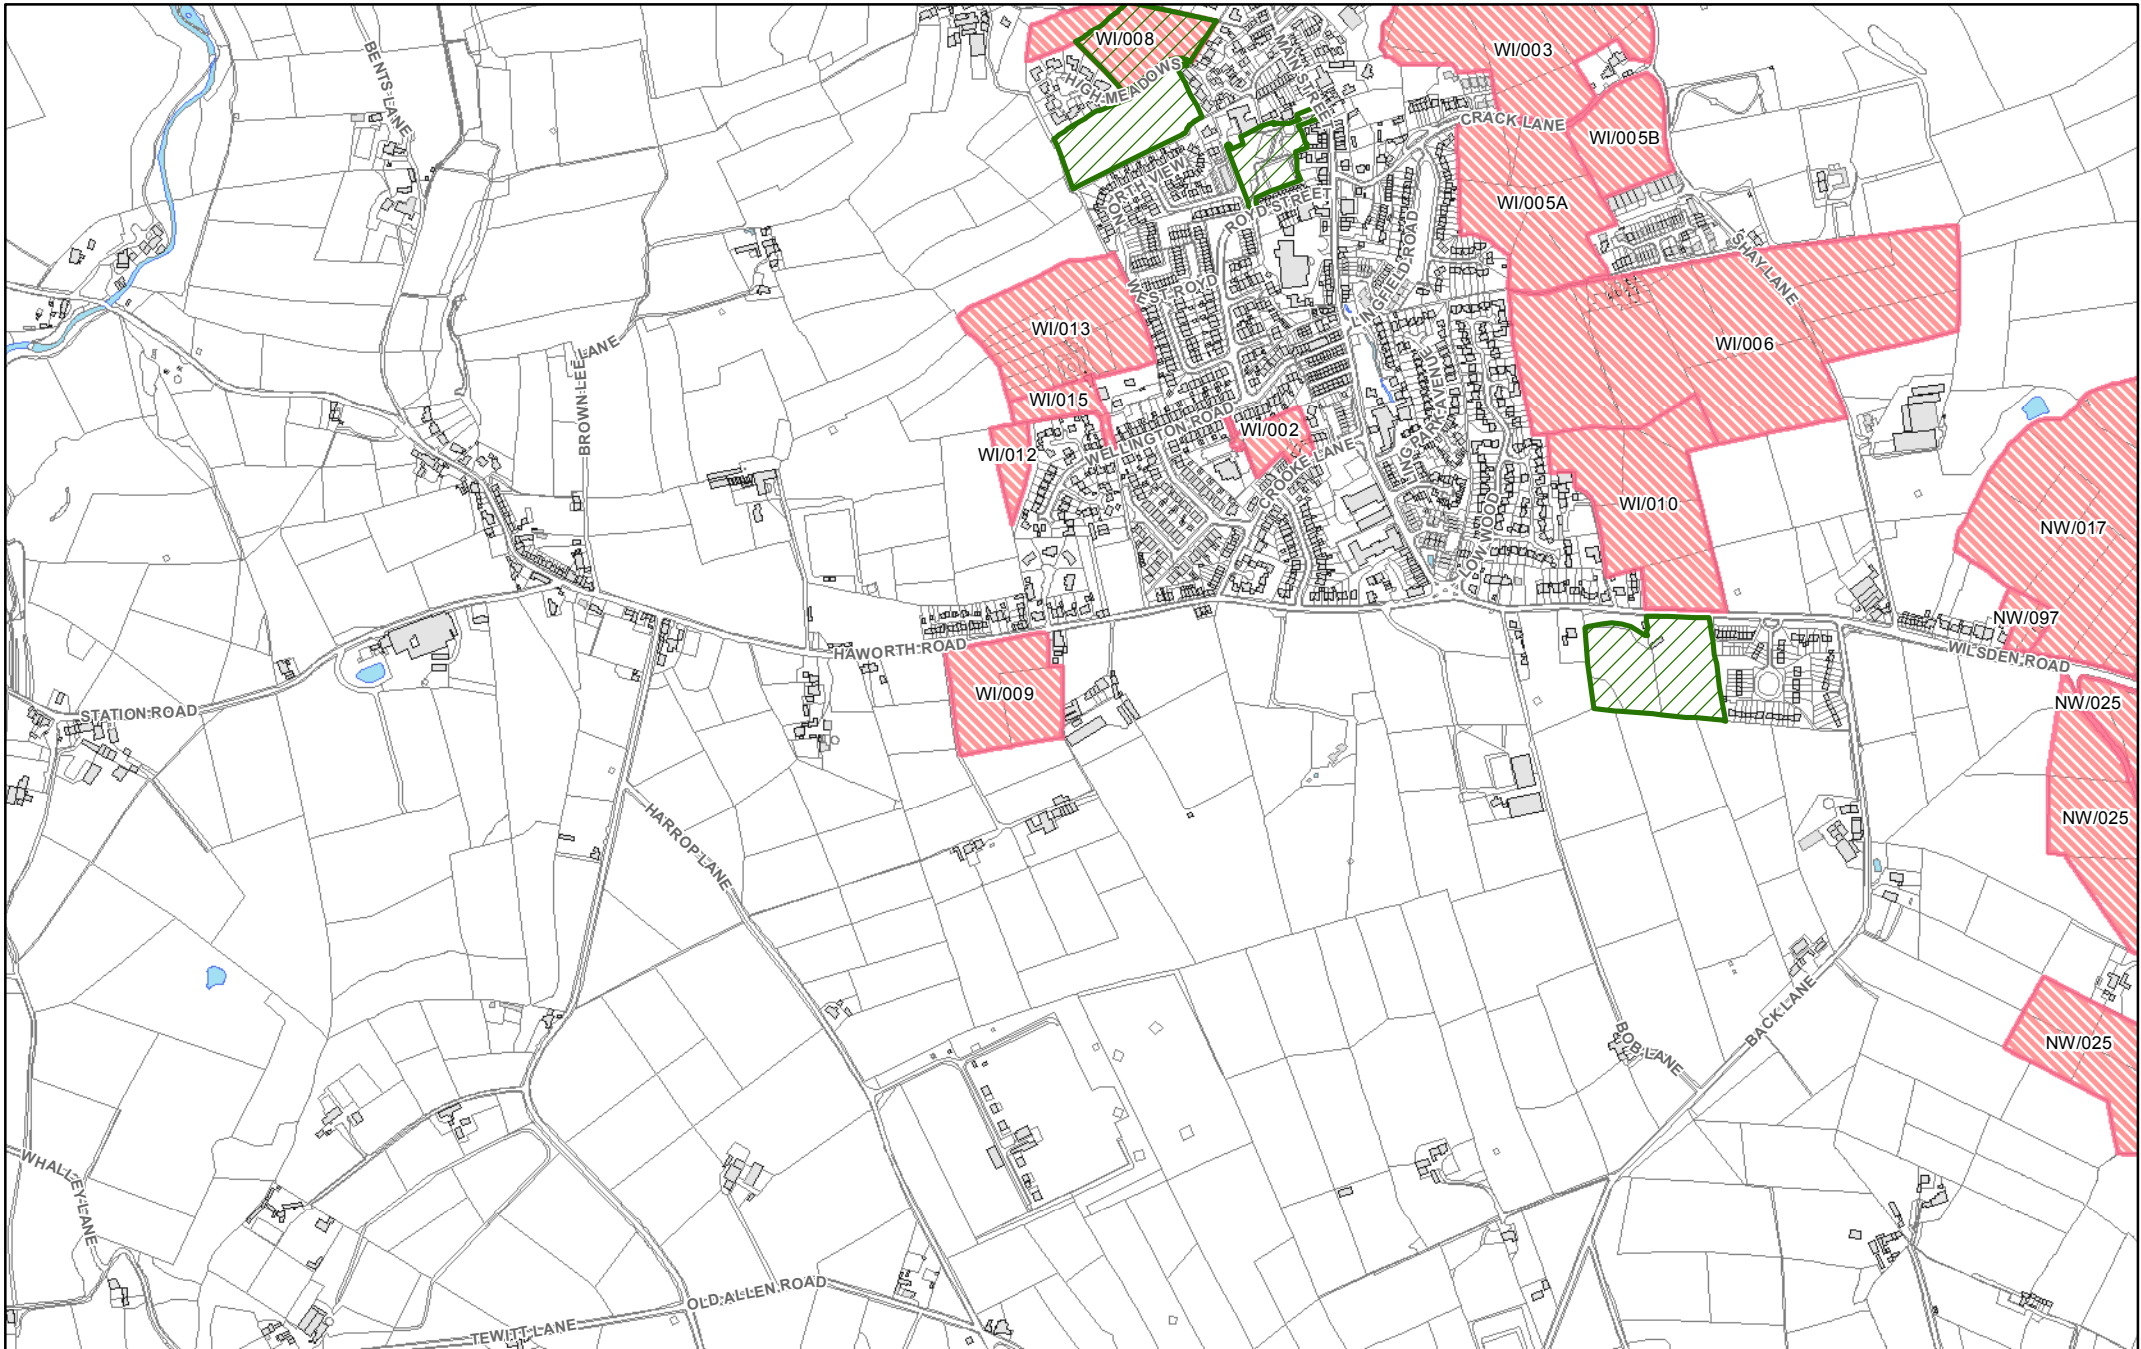

© Crown copyright and database rights 2016 Ordnance Survey 0100019304

Sheet 91

- GreenSpaces
- Possible Development Sites