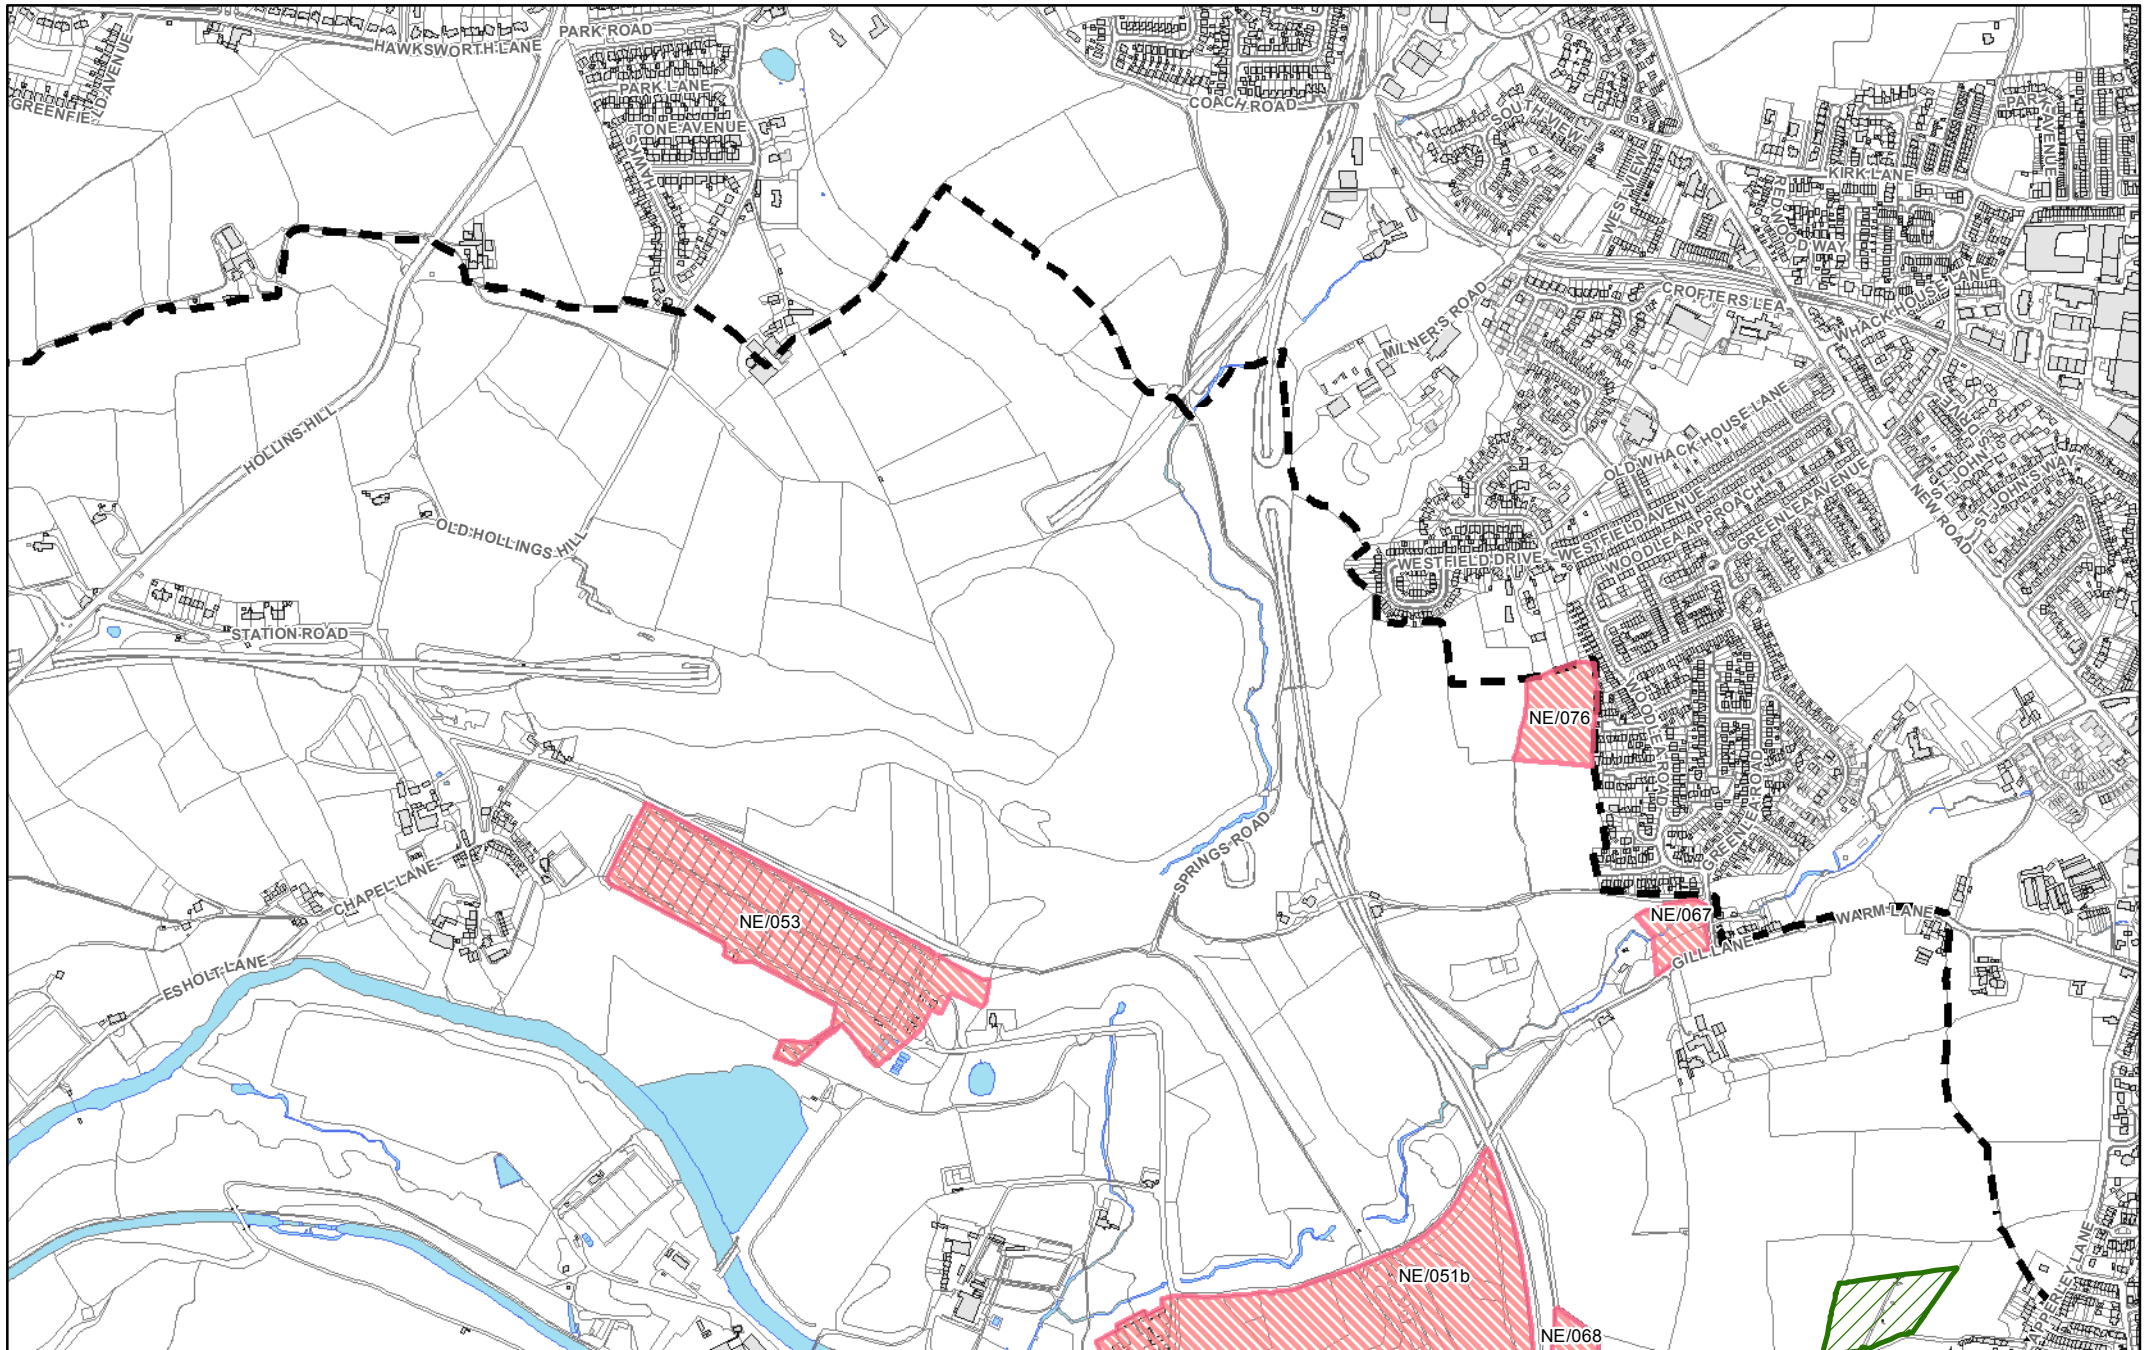

© Crown copyright and database rights 2016 Ordnance Survey 0100019304

Sheet 51

- GreenSpaces
- Possible Development Sites